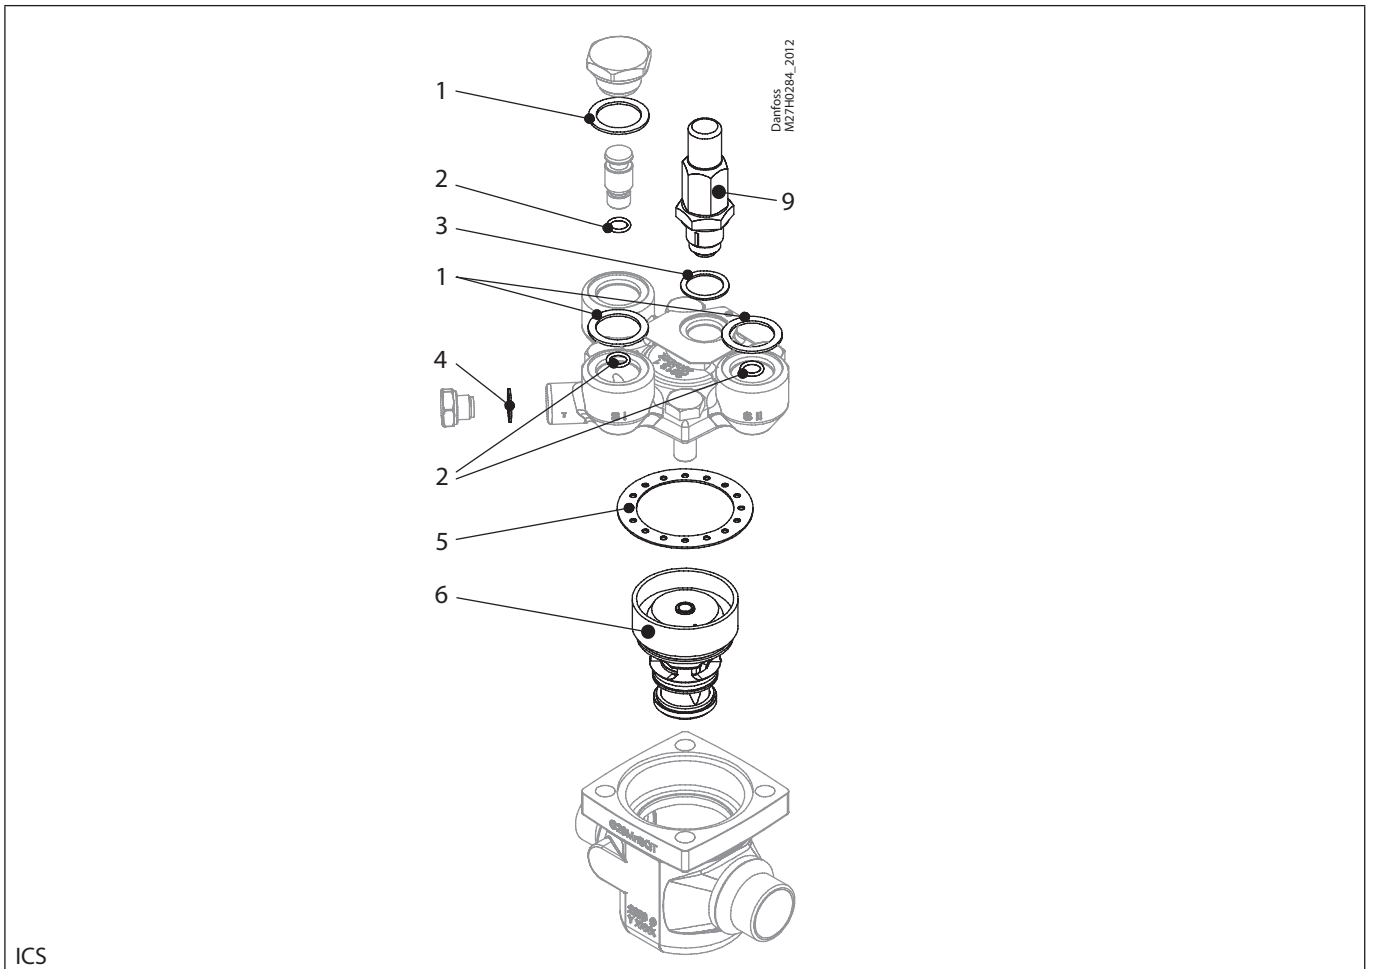

Installation guide – Spare parts and accessories

Overhaul kit | Code number 027H6018
ICS, size 65

ICS

<p>1</p> <p> = Fibre</p> <p>Total no. = 3</p>	<p>2</p> <p> = Fibre</p> <p>Total no. = 3</p>	<p>3</p> <p> = Alu.</p> <p>Total no. = 1</p>	<p>4</p> <p> = Alu.</p> <p>Total no. = 1</p>	<p>5</p> <p> = Fibre</p> <p>Total no. = 1</p>
<p>6</p> <p>Total no. = 1</p>	<p>9</p> <p>Total no. = 1</p>			