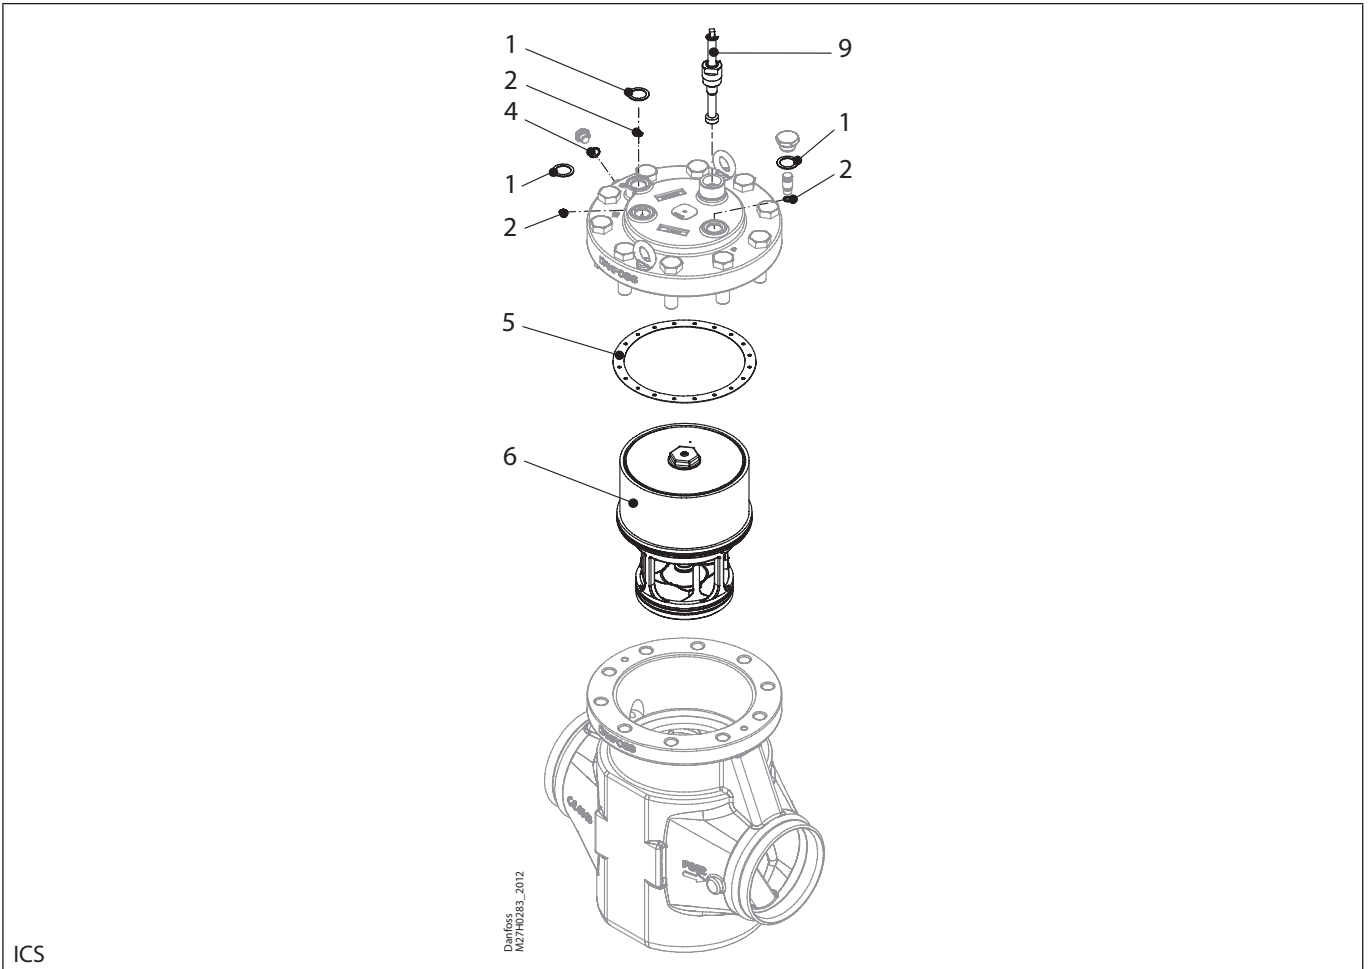

Installation guide – Spare parts and accessories

Overhaul kit | Code number 027H7193
ICS, size 100

ICS

<p>1</p> <p> = Fibre</p> <p></p> <p>Total no. = 3</p>	<p>2</p> <p></p> <p></p> <p>Total no. = 3</p>	<p>4</p> <p> = Alu.</p> <p></p> <p>Total no. = 1</p>	<p>5</p> <p> = Fibre</p> <p></p> <p>Total no. = 1</p>	<p>6</p> <p></p> <p>Total no. = 1</p>
<p>9</p> <p></p> <p>Total no. = 1</p>				