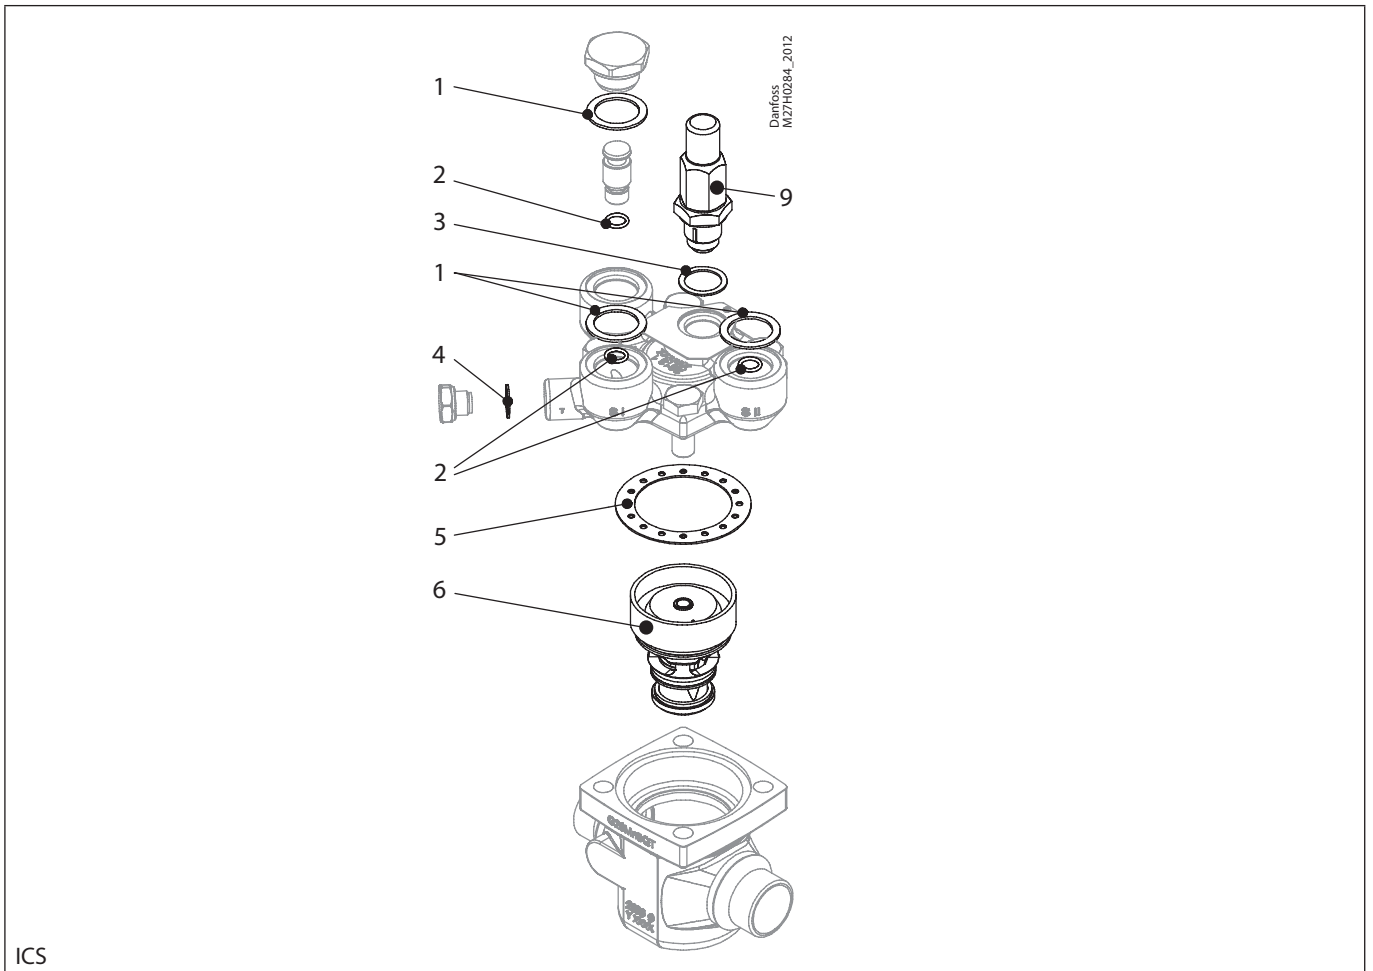

Installation guide – Spare parts and accessories

Overhaul kit | Code number 027H6028  
ICS, size 80

ICS

<p><b>1</b></p> <p> = Fibre</p> <p>Total no. = 3</p>	<p><b>2</b></p> <p></p> <p>Total no. = 3</p>	<p><b>3</b></p> <p> = Alu.</p> <p>Total no. = 1</p>	<p><b>4</b></p> <p> = Alu.</p> <p>Total no. = 1</p>	<p><b>5</b></p> <p> = Fibre</p> <p>Total no. = 1</p>
<p><b>6</b></p> <p>Total no. = 1</p>	<p><b>9</b></p> <p>Total no. = 1</p>			