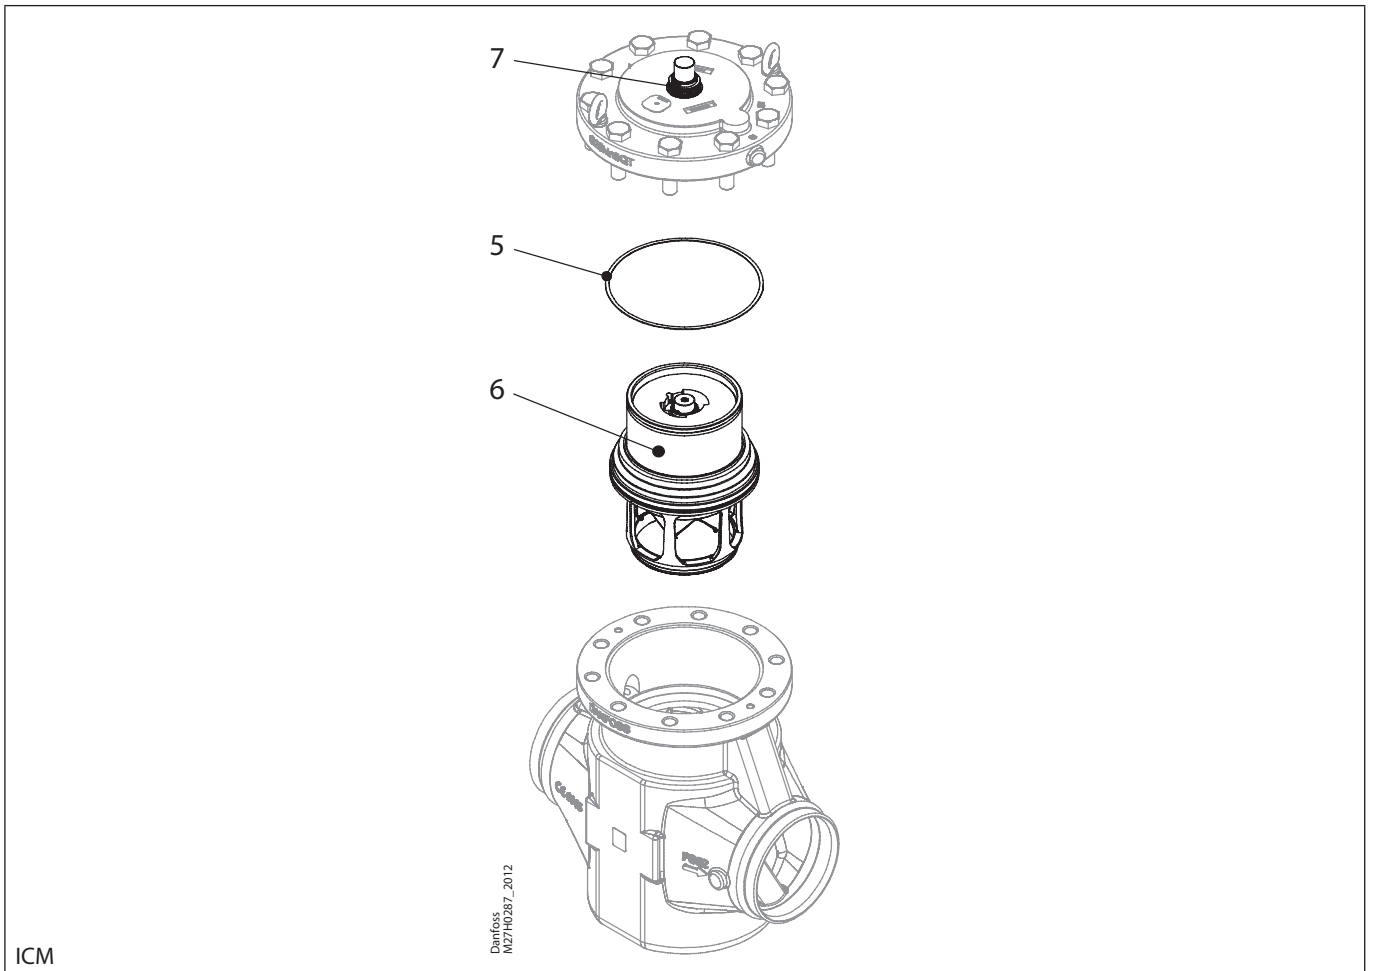

Installation guide – Spare parts and accessories

Overhaul kit | Code number 027H7156
ICM, size 125

| | | |
|--|--|--------------------------------------|
| <p>5</p> <p> \square = Fibre $\varnothing 178 \text{ mm}$ $\varnothing 70.1''$ </p> <p>Total no. = 1</p> | <p>6</p> <p> $\varnothing 120 \text{ mm}$ $\varnothing 4.72''$ </p> <p>Total no. = 1</p> | <p>7</p> <p>Total no. = 1</p> |
|--|--|--------------------------------------|