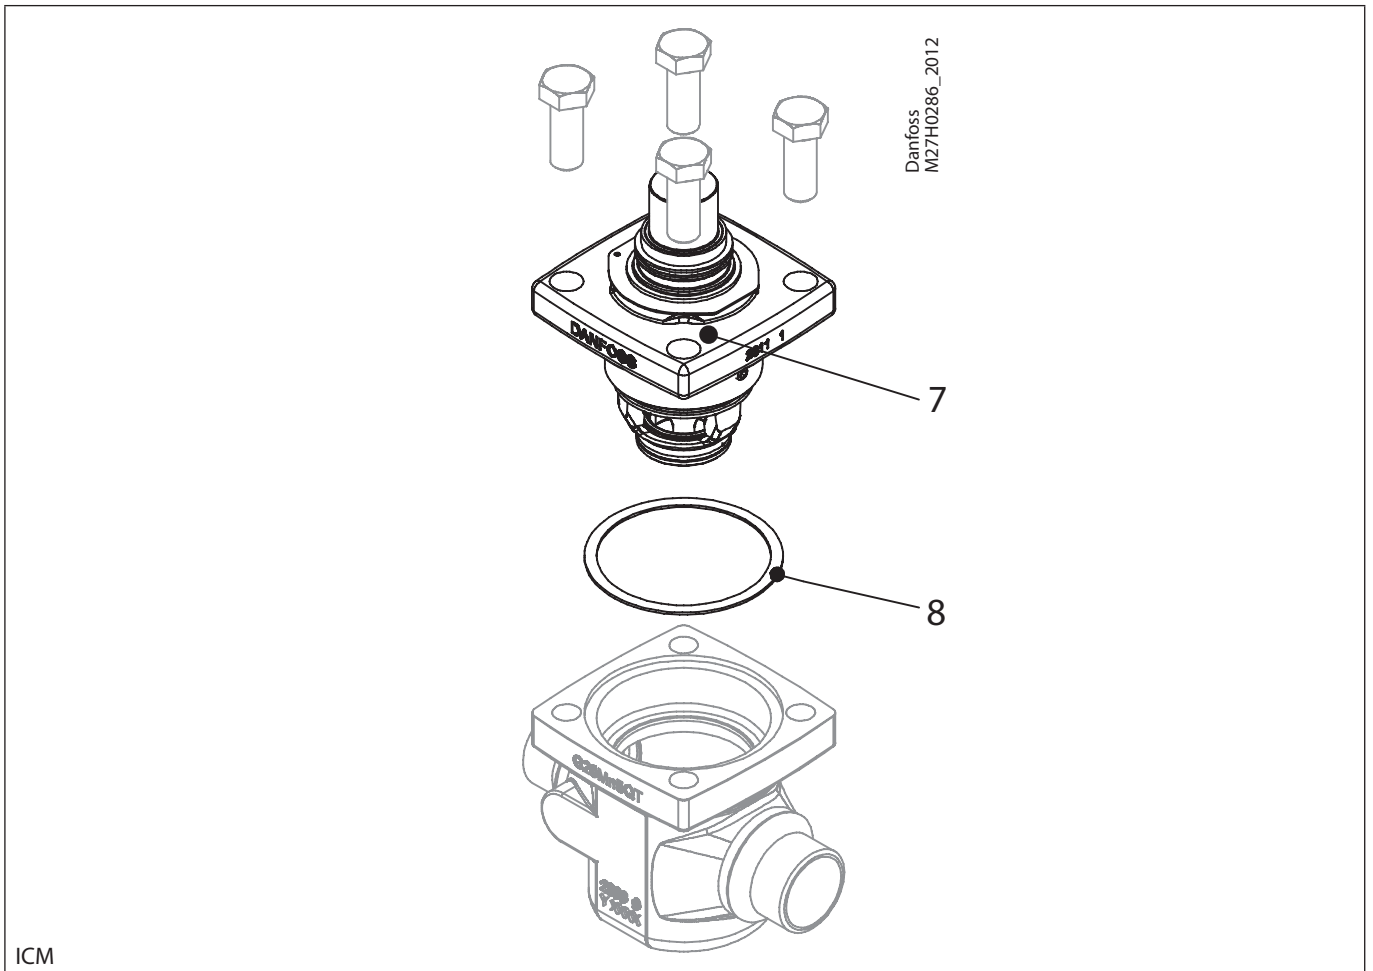

Installation guide – Spare parts and accessories

Overhaul kit | Code number 027H2181  
ICM, size 25B

ICM