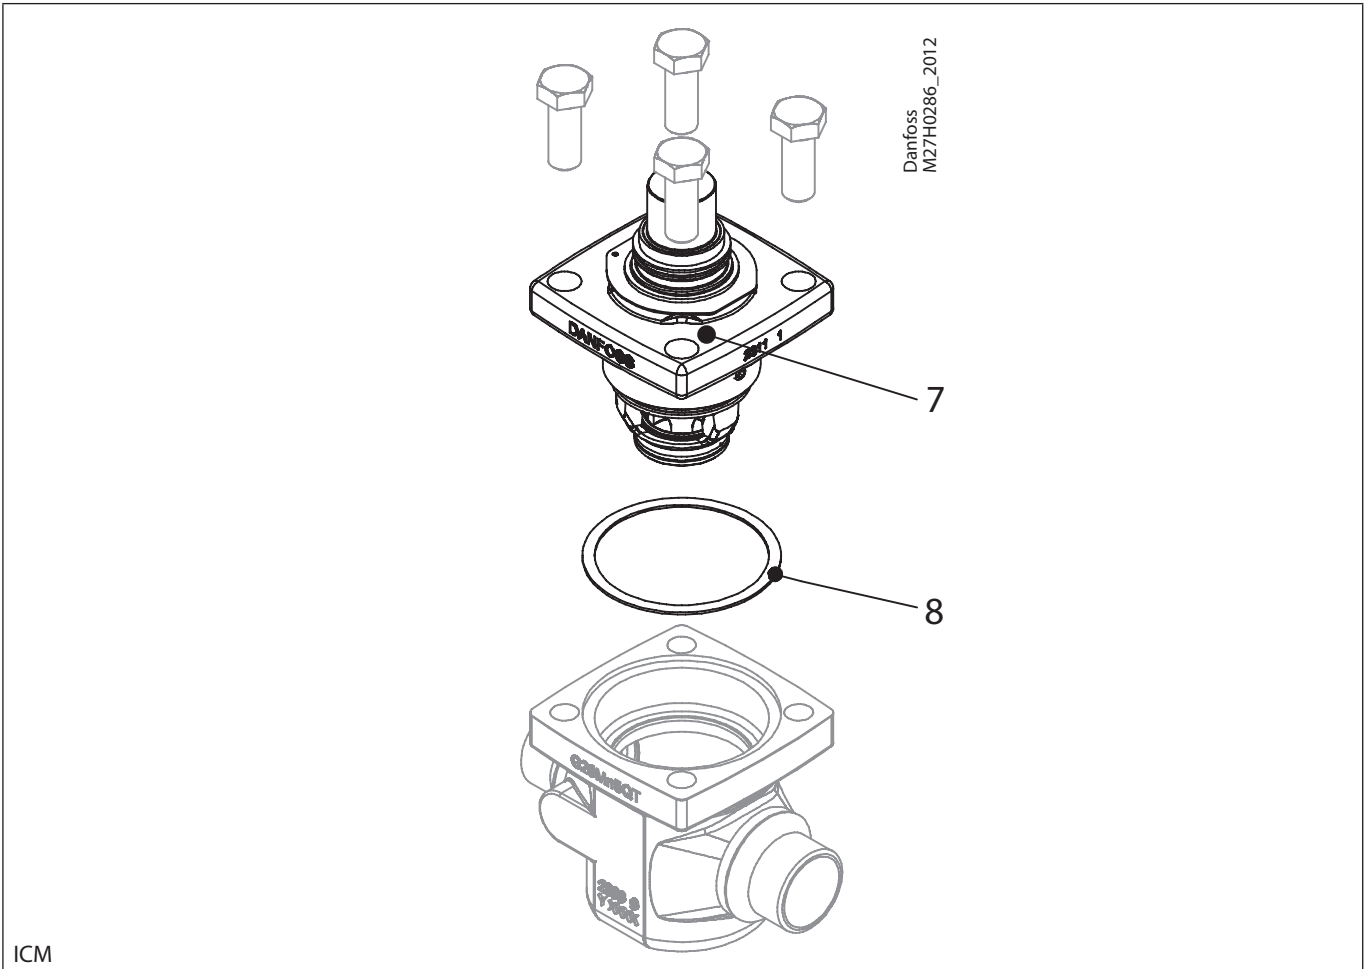

Installation guide – Spare parts and accessories

Overhaul kit | Code number 027H4181
ICM, size 40B

ICM