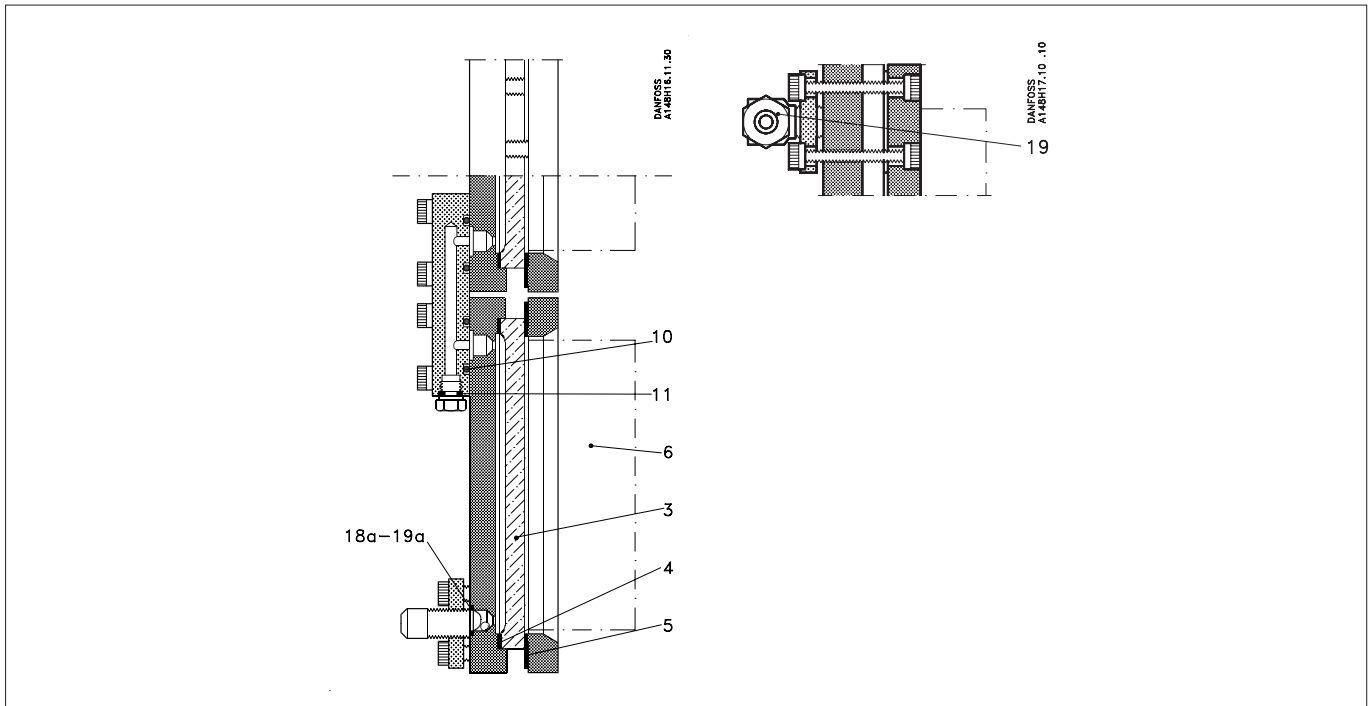

Data sheet – Spare parts and accessories

Sight glasses

Types LLG, LLG-S, LLG-F and LLG-SF 185 - 1550 (7¼ - 61 in.)

Description	Pos. #	Qty.	Size	Code no.
Repair kit, complete set of gaskets				
Gasket for sight glass	4	1	Size 185 (7¼ in.)	2453+056
Protective coating for sight glass	5			
O-ring for connecting piece for	10			
Gasket for connecting piece for	11			
Gasket for nipple for type LLG	18a			
Gaskets for stop valve and for nipple	19a			
Gasket for sight glass	4	1	Size 335 (13¼ in.)	2453+057
Protective coating for sight glass	5			
O-ring for connecting piece for	10			
Gasket for connecting piece for	11			
Gasket for nipple for type LLG	18a			
Gaskets for stop valve and for nipple	19a			
Gasket for sight glass	4	1	Size 590 (23¼ in.)	2453+058
Protective coating for sight glass	5			
O-ring for connecting piece for	10			
Gasket for connecting piece for	11			
Gasket for nipple for type LLG	18a			
Gaskets for stop valve and for nipple	19a			
Gasket for sight glass	4	1	Size 740 (29¼ in.)	2453+059
Protective coating for sight glass	5			
O-ring for connecting piece for	10			
Gasket for connecting piece for	11			
Gasket for nipple for type LLG	18a			
Gaskets for stop valve and for nipple	19a			
Gasket for sight glass	4	1	Size 995 (39¼ in.)	2453+060
Protective coating for sight glass	5			
O-ring for connecting piece for	10			
Gasket for connecting piece for	11			
Gasket for nipple for type LLG	18a			
Gaskets for stop valve and for nipple	19a			
Gasket for sight glass	4	1	Size 1145 (45 in.)	2453+061
Protective coating for sight glass	5			
O-ring for connecting piece for	10			
Gasket for connecting piece for	11			
Gasket for nipple for type LLG	18a			
Gaskets for stop valve and for nipple	19a			
Gasket for sight glass	4	1	Size 1550 (61 in.)	2453+062
Protective coating for sight glass	5			
O-ring for connecting piece for	10			
Gasket for connecting piece for	11			
Gasket for nipple for type LLG	18a			
Gaskets for stop valve and for nipple	19a			

Description	Pos. #	Qty.	Size	Code no.
Sight glass				
Sight glass	3	1	Size 185 (7¼ in.)	148H3034
Sight glass	3	1	Size 335 (13¼ in.)	148H3035
Sight glass	3	1	Size 590 (23¼ in.)	148H3036
Sight glass	3	1	Size 740 (29¼ in.)	148H3037
Sight glass	3	1	Size 995 (39¼ in.)	148H3038
Spare part kit for LLG-F and LLG-SSF				
Sight adapter	6	1	Size 185 (7¼ in.)	148H3041
Sight adapter	6	1	Size 335 (13¼ in.)	148H3042
Sight adapter	6	1	Size 590 (23¼ in.)	148H3043
Sight adapter	6	1	Size 740 (29¼ in.)	148H3044
Sight adapter	6	1	Size 995 (39¼ in.)	148H3045
Sight adapter	6	1	Size 1145 (45 in.)	148H3046
Sight adapter	6	1	Size 1550 (61 in.)	148H3047
Stop valve				
Stop valve, type SNV-ST	19	1	All	148B3769