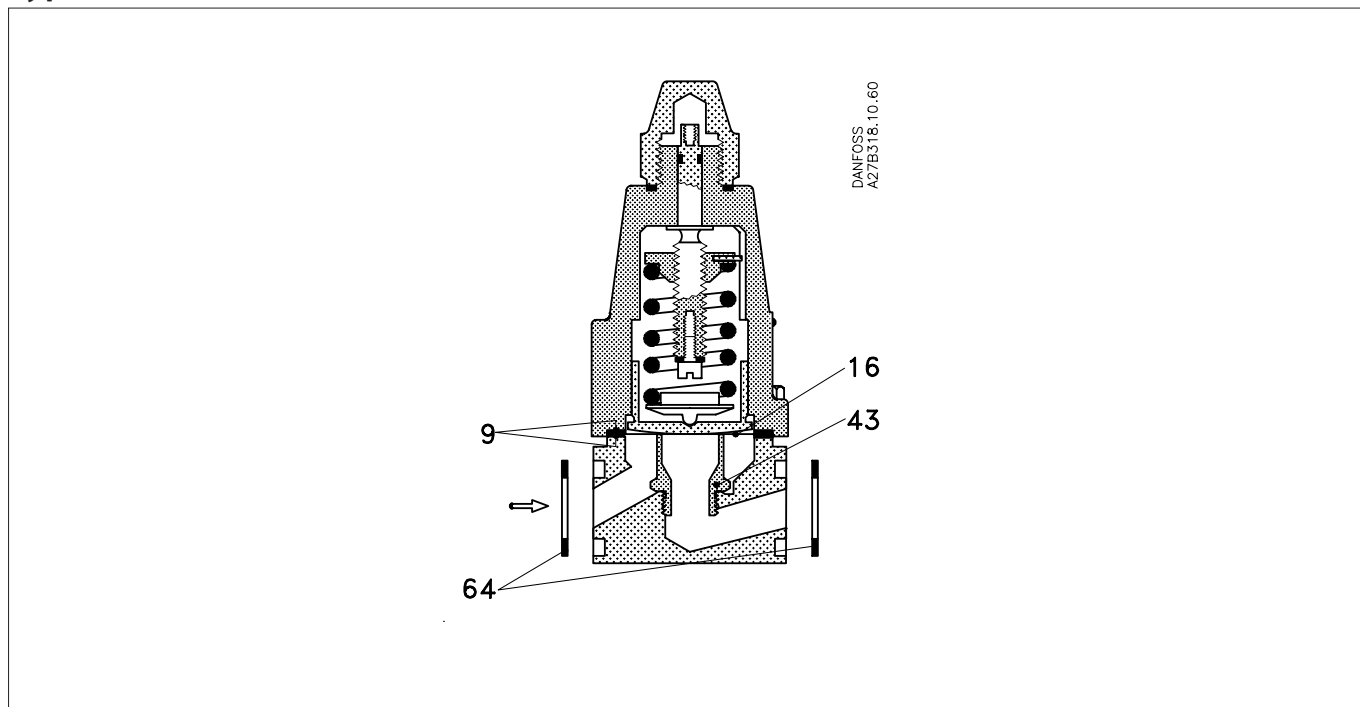

Data sheet – Spare parts and accessories

**Constant pressure valve
Type CVMD**

Description	Pos. #	Qty.	Code no.
Repair kit			
Gasket	9	2	027B0161
Diaphragm	16	2	
Orifice	43	1	
Flange gaskets			
Gasket	64	2	020-2133
Accessory			
Handwheel for adjustment		1	027B0039