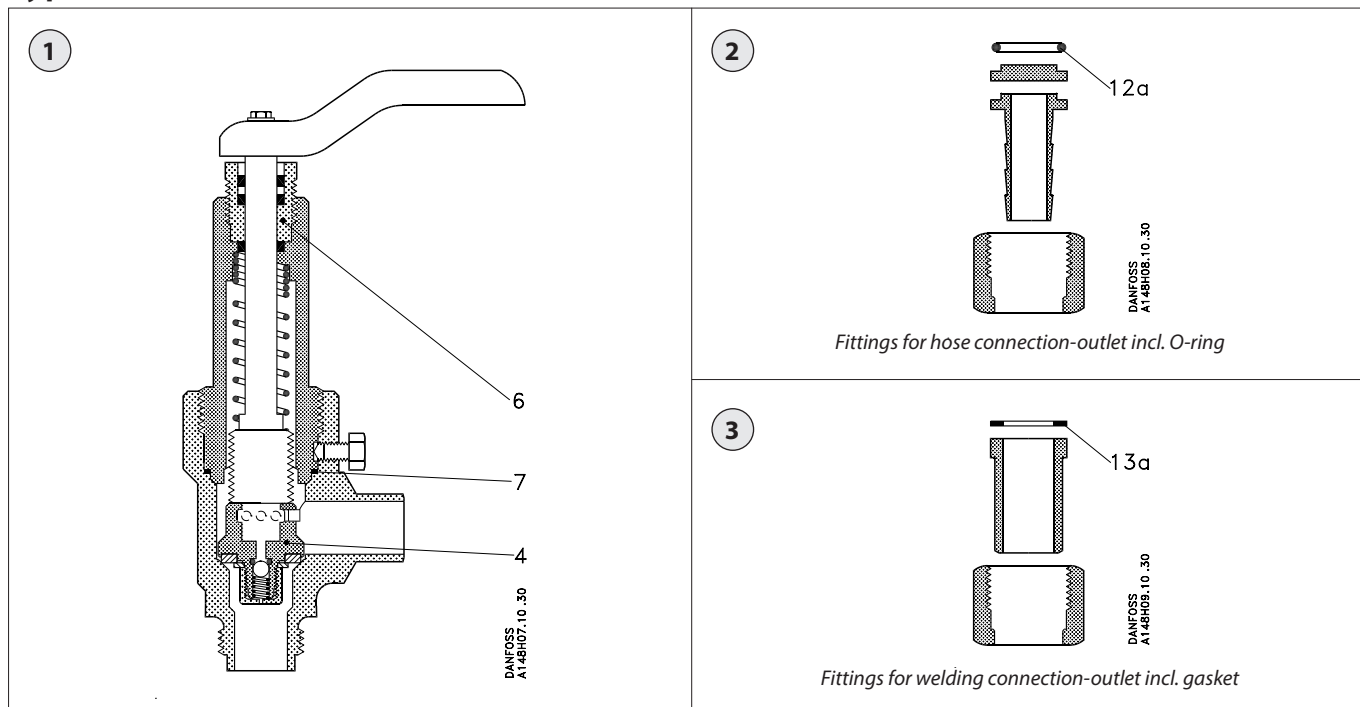

Data sheet – Spare parts and accessories

**Shut-off valve
Type QDV**

Description	Pos. #	Qty.	Code no.
Repair kit, complete set of gaskets			
Cone for complete incl. steel balls and Allen screw	4	1	2453+092*
Gaskets complete for packing gland	6	1	
Gasket for housing/bonnet	7	1	
O-ring hose connection	12a	1	
Gasket for nipple connection Allen key	13a	1	
Packing gland incl. gaskets (with O-rings)			
Packing gland incl. gaskets	6	1	148B4056*

Description	Pos. #	Qty.	Code no.
Grease for packing gland (tube)			
Grease for packing gland (tube)		1	148H3445
Optional extra Fittings for:			
Hose connection-outlet incl. O-ring - G $\frac{3}{8}$ - fig. 2		1	148H3451
Welding connection-outlet incl. gasket - G $\frac{3}{8}$ - fig. 3		1	148H3452