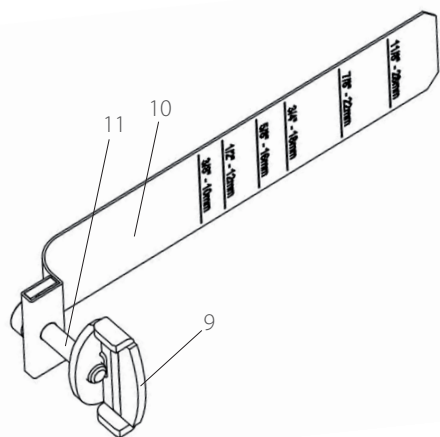

Fig. 1

Fig. 2

Fig. 3

Description	Qty	Min. delivery qty (industrial pack)	Code no.
Accessories			
Bulb strap, fig. 2 for max. dia. 22 mm tube			068-1211
Pos. 6 Nut	1		
7 Strap	1		
8 Screw	1		
Bulb strap, fig. 2 for max. dia. 22 mm tube			068N2532
Pos. 6 Nut		48	
7 Strap		48	
8 Screw		48	
Bulb strap, fig. 2 for max. dia. 35 mm tube			068-1212
Pos. 6 Nut	1		
7 Strap	1		
8 Screw	1		
Bulb strap, fig. 2 for max. dia. 35 mm tube			068-1230
Pos. 6 Nut		48	
7 Strap		48	
8 Screw		48	
Bulb strap, fig. 3 for max. dia. 28 mm tube			068U1705
Pos. 9 Nut lock		45	
10 Strap		45	
11 Screw		45	