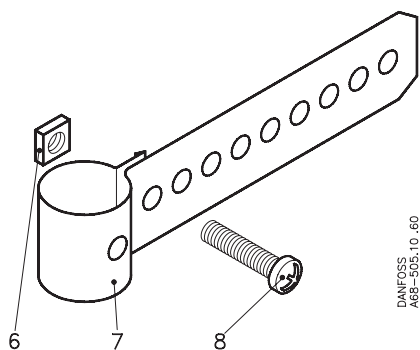

Fig. 1

Fig. 2

Fig. 3

Description	Qty	Min. delivery qty (industrial pack)	Code no.
Accessories			
Bulb strap, fig. 2 for max. dia. 22 mm tube			068-1211
Pos. 6 Nut	1		
7 Strap	1		
8 Screw	1		
Bulb strap, fig. 2 for max. dia. 22 mm tube			068N2532
Pos. 6 Nut		48	
7 Strap		48	
8 Screw		48	
Bulb strap, fig. 2 for max. dia. 35 mm tube			068-1212
Pos. 6 Nut	1		
7 Strap	1		
8 Screw	1		
Bulb strap, fig. 2 for max. dia. 35 mm tube			068-1230
Pos. 6 Nut		48	
7 Strap		48	
8 Screw		48	
Bulb strap, fig. 3 for max. dia. 28 mm tube			068U1705
Pos. 9 Nut lock		45	
10 Strap		45	
11 Screw		45	