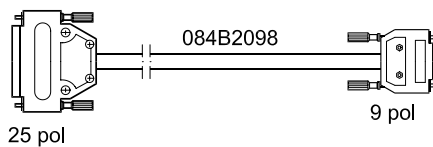

REFRIGERATION AND
AIR CONDITIONING

INSTRUCTIONS

Gateway cable

084R9547

R11JN800

AKA 241
AKA 243 (A), (B)
AKA 244
AKA 245

Danfoss
AR#B1912.14