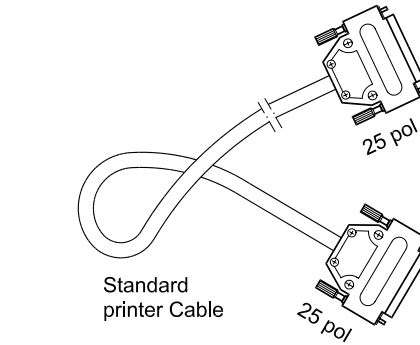

Standard
printer Cable