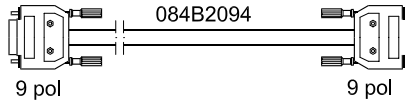

REFRIGERATION AND
AIR CONDITIONING

INSTRUCTIONS

Gateway cable

084R9547

R11JN800

AKA 241
AKA 243 (A), (B)
AKA 244
AKA 245

Danfoss
AR#B1912.14

PC