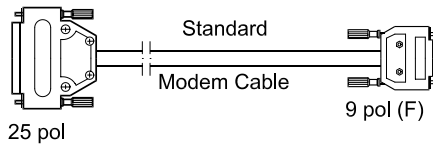

Standard
Modem Cable