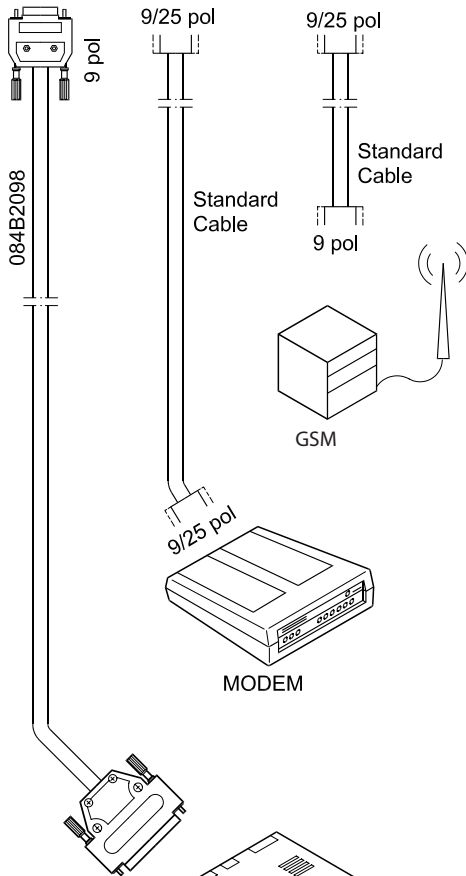

REFRIGERATION AND
AIR CONDITIONING

INSTRUCTIONS

Gateway cable

084R9547

R11JN800

AKA 241
AKA 243 (A), (B)
AKA 244
AKA 245

Danfoss
AR#B1912.14

PC

Gateway series
AKA 240

m2

MODEM

Ethernet connection
Lantronix MSS100

Standard
printer Cable

Standard
Modem Cable

Printer

Gateway series
AKA 240

Gateway series
AKA 240