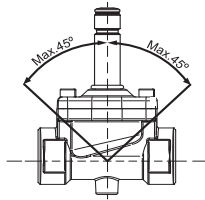

Installation guide

Solenoid valve

Type EV245B

032R9282

032R9282

1

2

3

4

5

6