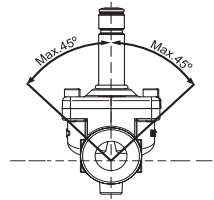

Installation guide

Solenoid valve

Type EV245B

032R9282

032R9282

1

2

3