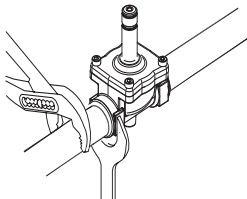

Installation guide

Solenoid valve

Type EV245B

032R9282

032R9282

1

2

3

4

5

6