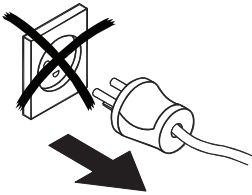

Installation guide

Solenoid valve

Type EV245B

032R9282

032R9282

1

2

3