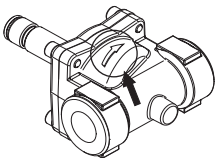

Installation guide

Solenoid valve

Type EV245B

032R9282

032R9282

1

2

3

4

5

6