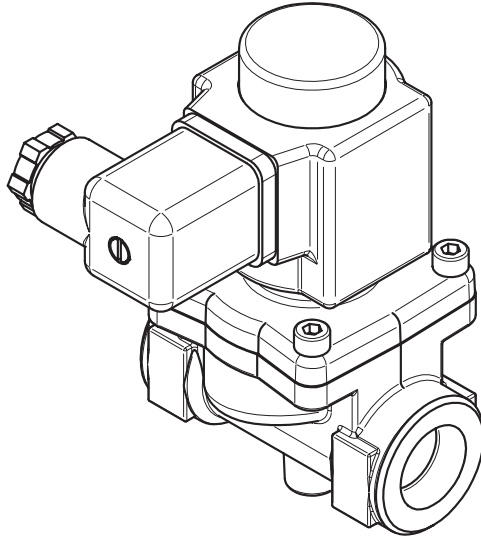

Installation guide

Solenoid valve

Type EV245B

032R9282

032R9282

1

2

3