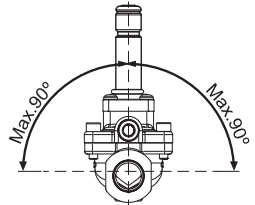

Installation guide
Solenoid valve
Type EV222B

032R9275

032R9275

1

2

3

4

5