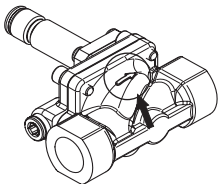

Installation guide
Solenoid valve
Type EV222B

032R9275

032R9275

1

2

3

4

5