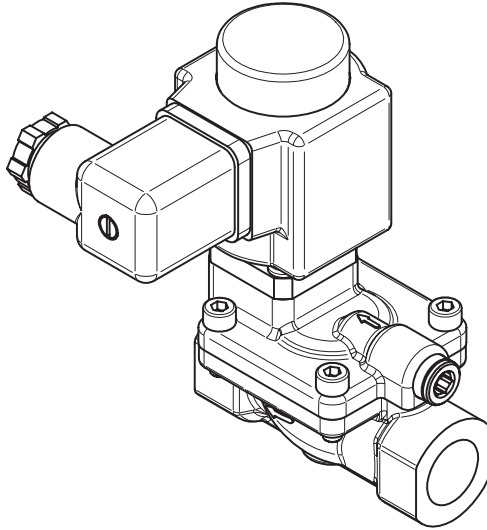

Installation guide
Solenoid valve
Type EV222B

032R9275

032R9275

1

2

3

4

5