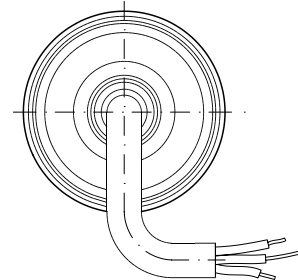

Installation Guide

Pressure Transmitters MBS 6300

063R1000

063R1000

Electrisk tilslutning:	Se produktskilt
Electrical connection:	See product label
Elektrischer Anschluss:	Siehe Produktschild
Raccordement électrique:	Voir étiquette du produit
Conexión eléctrica:	Ver la pegatina en el producto
Connessione elettrica:	Vedi etichetta sulla confezione

Materials	Polyolefin cable Screen (Cu-Sn) Insulation ETFE
Electrical connection, 4–20 mA output 2 wire	Red wire: + supply White wire: - supply Red/black wire: Not used White/black wire: Not used Screen: Not connected to MBS housing
Electrical connection, ratiometric output and absolute voltage output	Red wire: + supply White wire: - supply Red/black wire: Output White/black wire: Not used Screen: Not connected to MBS housing

Screened cable Ø4.9

Female part:

Recommended hardness:	[HRC] 50 or higher
Recommended mounting torque:	30 Nm