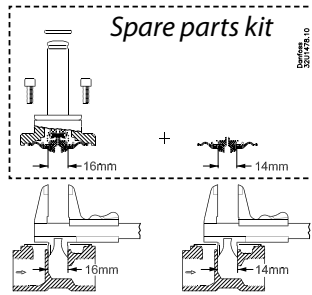

Instruction Type EV250B NC/NO Spare parts

032R9313

032R9313

250B NC Normally closed

For valve type	Seal material	Code no.
EV250B 10 - 12BD	EPDM	032U5315

16 mm

14 mm

2

250B NC Normally closed

For valve type	Seal material	Code no.
EV250B 18 - 22BD	EPDM	032U5317

250B NO Normally open

For valve type	Seal material	Code no.
EV250B 10 - 12BD	EPDM	032U5319
EV250B 10 - 12BD	FKM	032U5320
EV250B 18 - 22BD	EPDM	032U5321
EV250B 18 - 22BD	FKM	032U5322