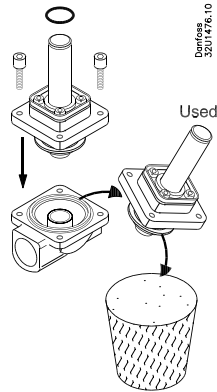

Instruction Type EV250B NC/NO Spare parts

032R9313

032R9313

250B NC Normally closed

For valve type	Seal material	Code no.
EV250B 10 - 12BD	EPDM	032U5315

16 mm

14 mm

2

250B NC Normally closed

For valve type	Seal material	Code no.
EV250B 18 - 22BD	EPDM	032U5317

250B NO Normally open

For valve type	Seal material	Code no.
EV250B 10 - 12BD	EPDM	032U5319
EV250B 10 - 12BD	FKM	032U5320
EV250B 18 - 22BD	EPDM	032U5321
EV250B 18 - 22BD	FKM	032U5322