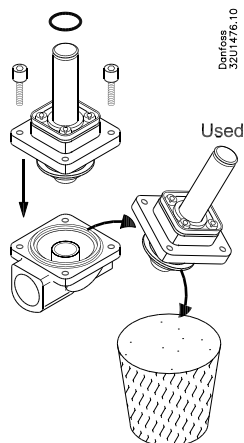

Instruction Type EV250B NC/NO Spare parts

032R9313

032R9313

250B NC Normally closed

For valve type	Seal material	Code no.
EV250B 10 - 12BD	EPDM	032U5315

16 mm

14 mm

2

250B NC Normally closed

For valve type	Seal material	Code no.
EV250B 18 - 22BD	EPDM	032U5317

250B NO Normally open

For valve type	Seal material	Code no.
EV250B 10 - 12BD	EPDM	032U5319
EV250B 10 - 12BD	FKM	032U5320
EV250B 18 - 22BD	EPDM	032U5321
EV250B 18 - 22BD	FKM	032U5322