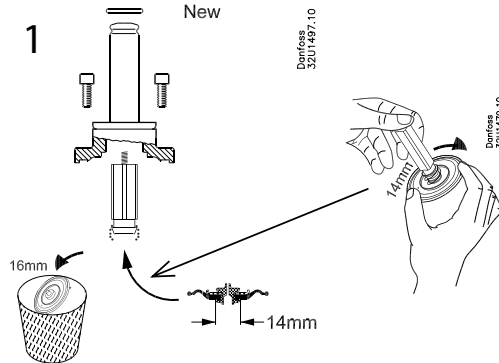

Instruction Type EV250B NC/NO Spare parts

032R9313

032R9313

250B NC Normally closed

For valve type	Seal material	Code no.
EV250B 10 - 12BD	EPDM	032U5315

16 mm

14 mm

2

250B NC Normally closed

For valve type	Seal material	Code no.
EV250B 18 - 22BD	EPDM	032U5317

250B NO Normally open

For valve type	Seal material	Code no.
EV250B 10 - 12BD	EPDM	032U5319
EV250B 10 - 12BD	FKM	032U5320
EV250B 18 - 22BD	EPDM	032U5321
EV250B 18 - 22BD	FKM	032U5322