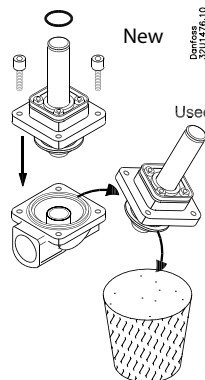

Instruction Type EV250B NC/NO Spare parts

032R9313

032R9313

250B NC Normally closed

For valve type	Seal material	Code no.
EV250B 10 - 12BD	EPDM	032U5315

16 mm

14 mm

2

250B NC Normally closed

For valve type	Seal material	Code no.
EV250B 18 - 22BD	EPDM	032U5317

250B NO Normally open

For valve type	Seal material	Code no.
EV250B 10 - 12BD	EPDM	032U5319
EV250B 10 - 12BD	FKM	032U5320
EV250B 18 - 22BD	EPDM	032U5321
EV250B 18 - 22BD	FKM	032U5322