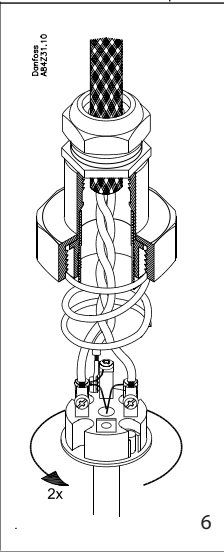

## MBT 5116 Slim-Line Mounting 3-wire

084R9320

1

2

3

4

5

6

7

**Note:**  
When changing insert  
replace cable gland