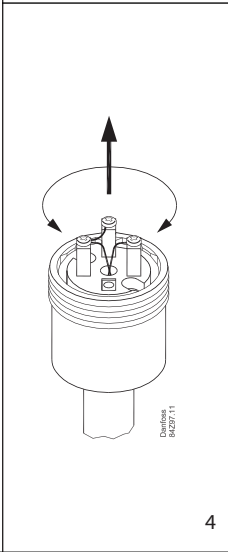

## MBT 5116 Slim-Line Mounting 3-wire

084R9320

1

2

3

4

5

6

7

**Note:**  
When changing insert  
replace cable gland