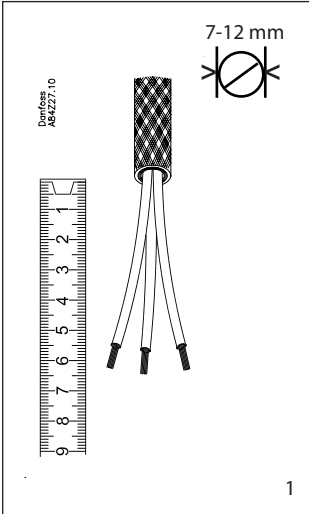

## MBT 5116 Slim-Line Mounting 3-wire

084R9320

1

2

3

4

5

6