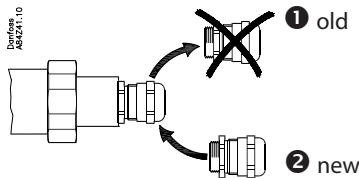

## MBT 5116 Slim-Line Mounting 3-wire

084R9320

1

2

3

4

5

6

7

**Note:**  
When changing insert  
replace cable gland