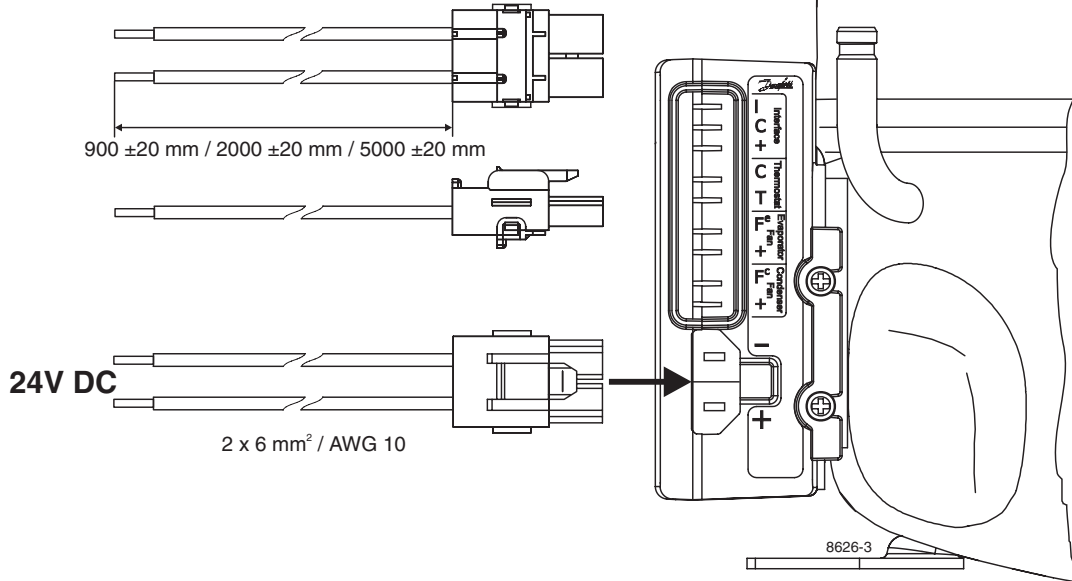

Instructions

DC Line Cords for BD350GH Electronic Unit 24V

Packages	900 mm	2000 mm	5000 mm
Single Pack	105N9542	105N9540	105N9538
I - Pack	105N9543, 36 pcs.	105N9541, 36 pcs.	105N9539, 36 pcs.

8238-35

Instructions

12V & 24V DC Line Cords for
Application Module 101N0820 &
Compressor Modules 101N0800/0810

Available cord sets	Packages	900 mm	2000 mm	5000 mm
12V DC line cord	Single Pack			
	I - Pack	105N9560	105N9559	
24V DC line cord	Single Pack	105N9542	105N9540	105N9538
	I - Pack	105N9543	105N9541	105N9539