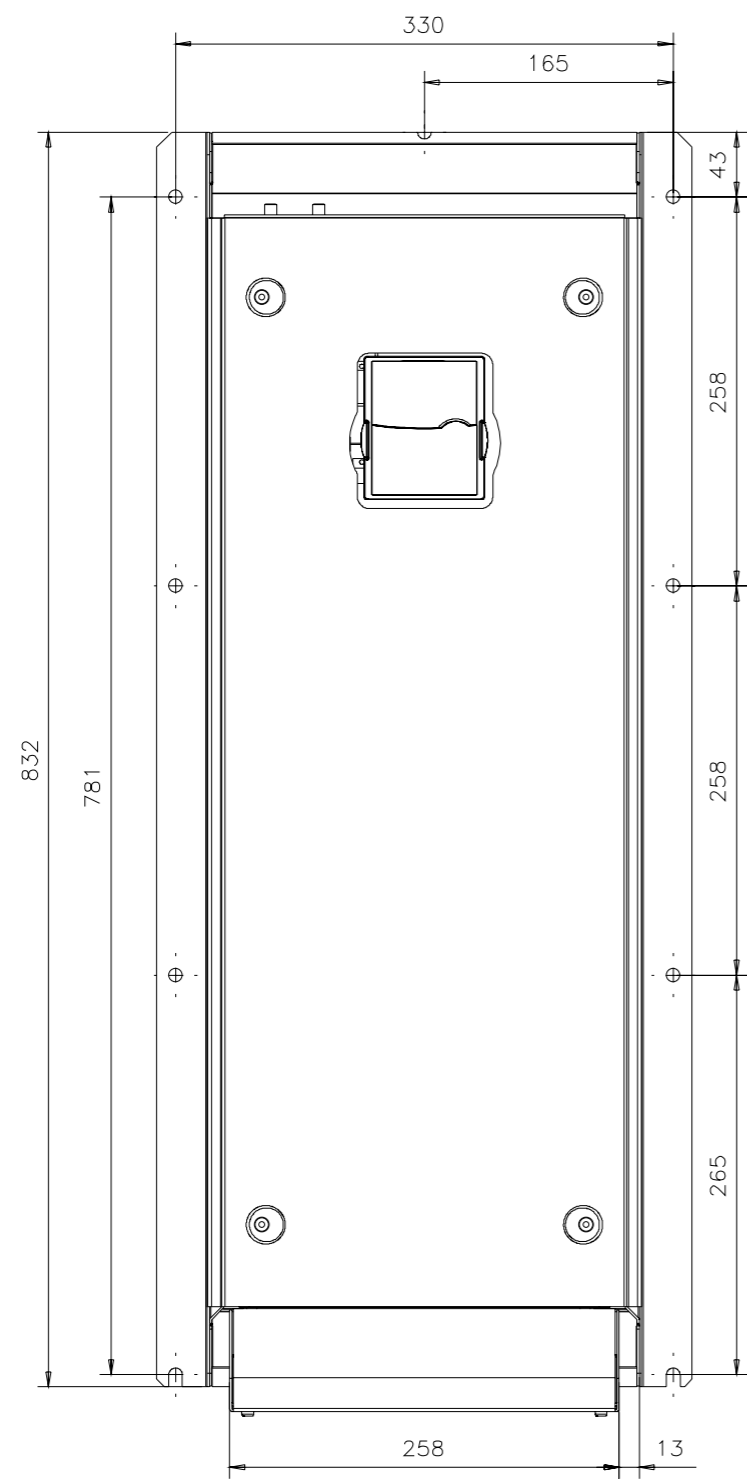

Reproduction, use or disclosure to third party forbidden. All rights reserved.

REV4

REV5

REV6

REV1

REV2

REV3

VAGON

Material:
Finishing:

Product: FR08
Name: Dimensional drawing with conduit box
Add. Info 1:
Add. Info 2: FR08, 230V/400V, 205A unit

Designer/Date: S.Risku / 09.01.2013

Approved/Date: R.Kilpeläinen

Gen.Tol: Scale: 1:5