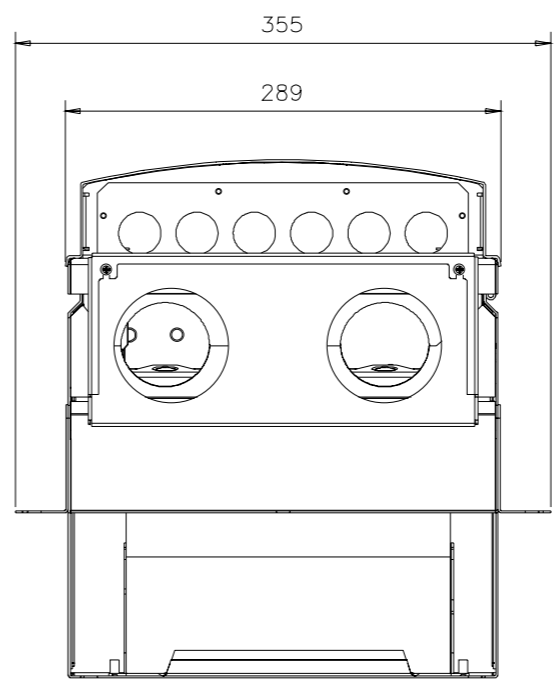

Reproduction, use or disclosure to third party forbidden. All rights reserved.

REV4

REV5

REV6

REV1

REV2

REV3

VAGON

Material:
Finishing:

Product: FR08
Name: Dimensional drawing with conduit box
Add. Info 1:
Add. Info 2: FR08, 230V/400V, 205A unit

Designer/Date: S.Risku / 09.01.2013

Approved/Date: R.Kilpeläinen

Gen.Tol: Scale: 1:5