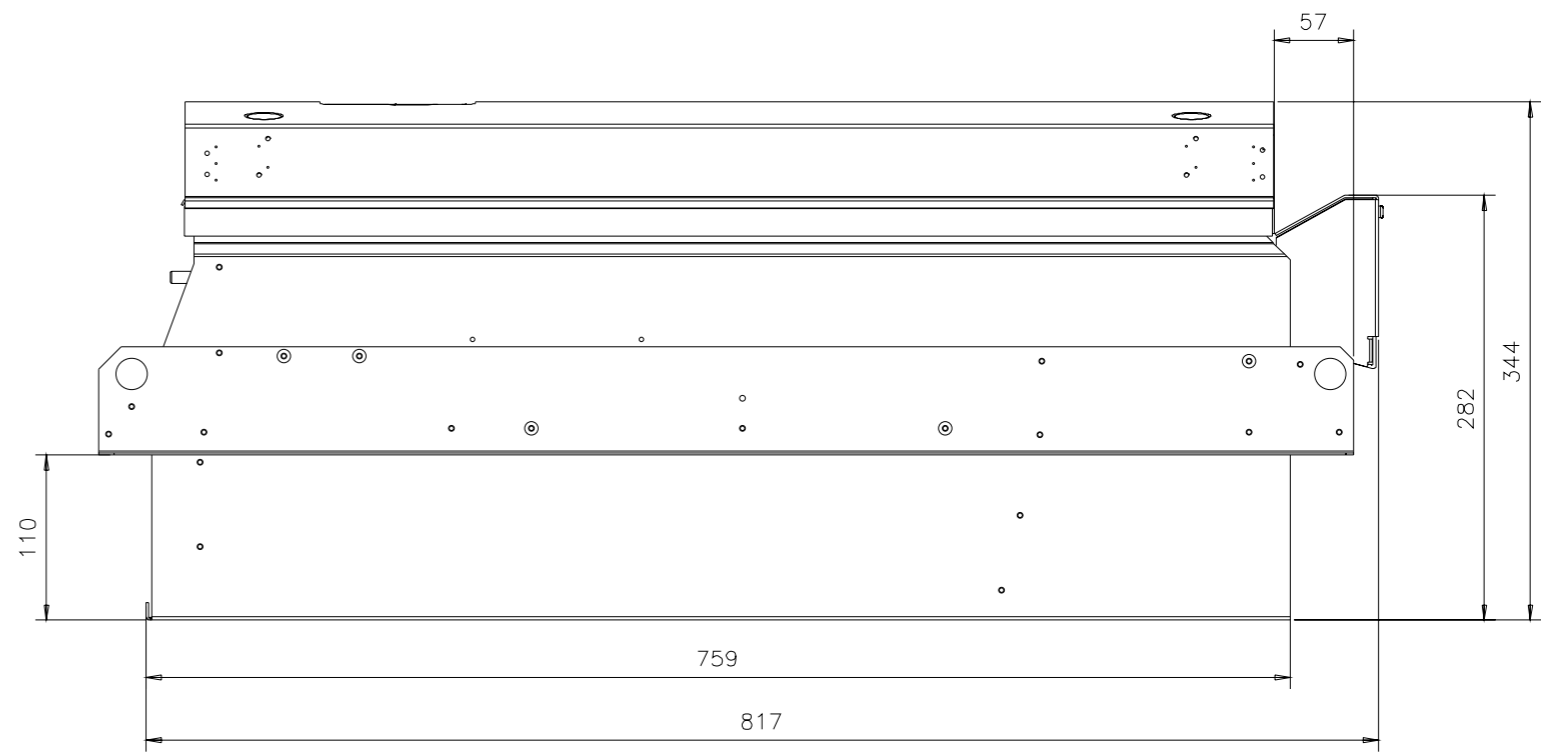

Reproduction, use or disclosure to third party forbidden. All rights reserved.

REV4

REV5

REV6

REV1

REV2

REV3

VAGON

Material:
Finishing:

Product: FR08
Name: Dimensional drawing with conduit box
Add. Info 1:
Add. Info 2: FR08, 230V/400V, 205A unit

Designer/Date: S.Risku / 09.01.2013

Approved/Date: R.Kilpeläinen

Gen.Tol: Scale: 1:5

Doc. no.
DPD01167

Sheet: A3

Page: 1/1

Revision
A