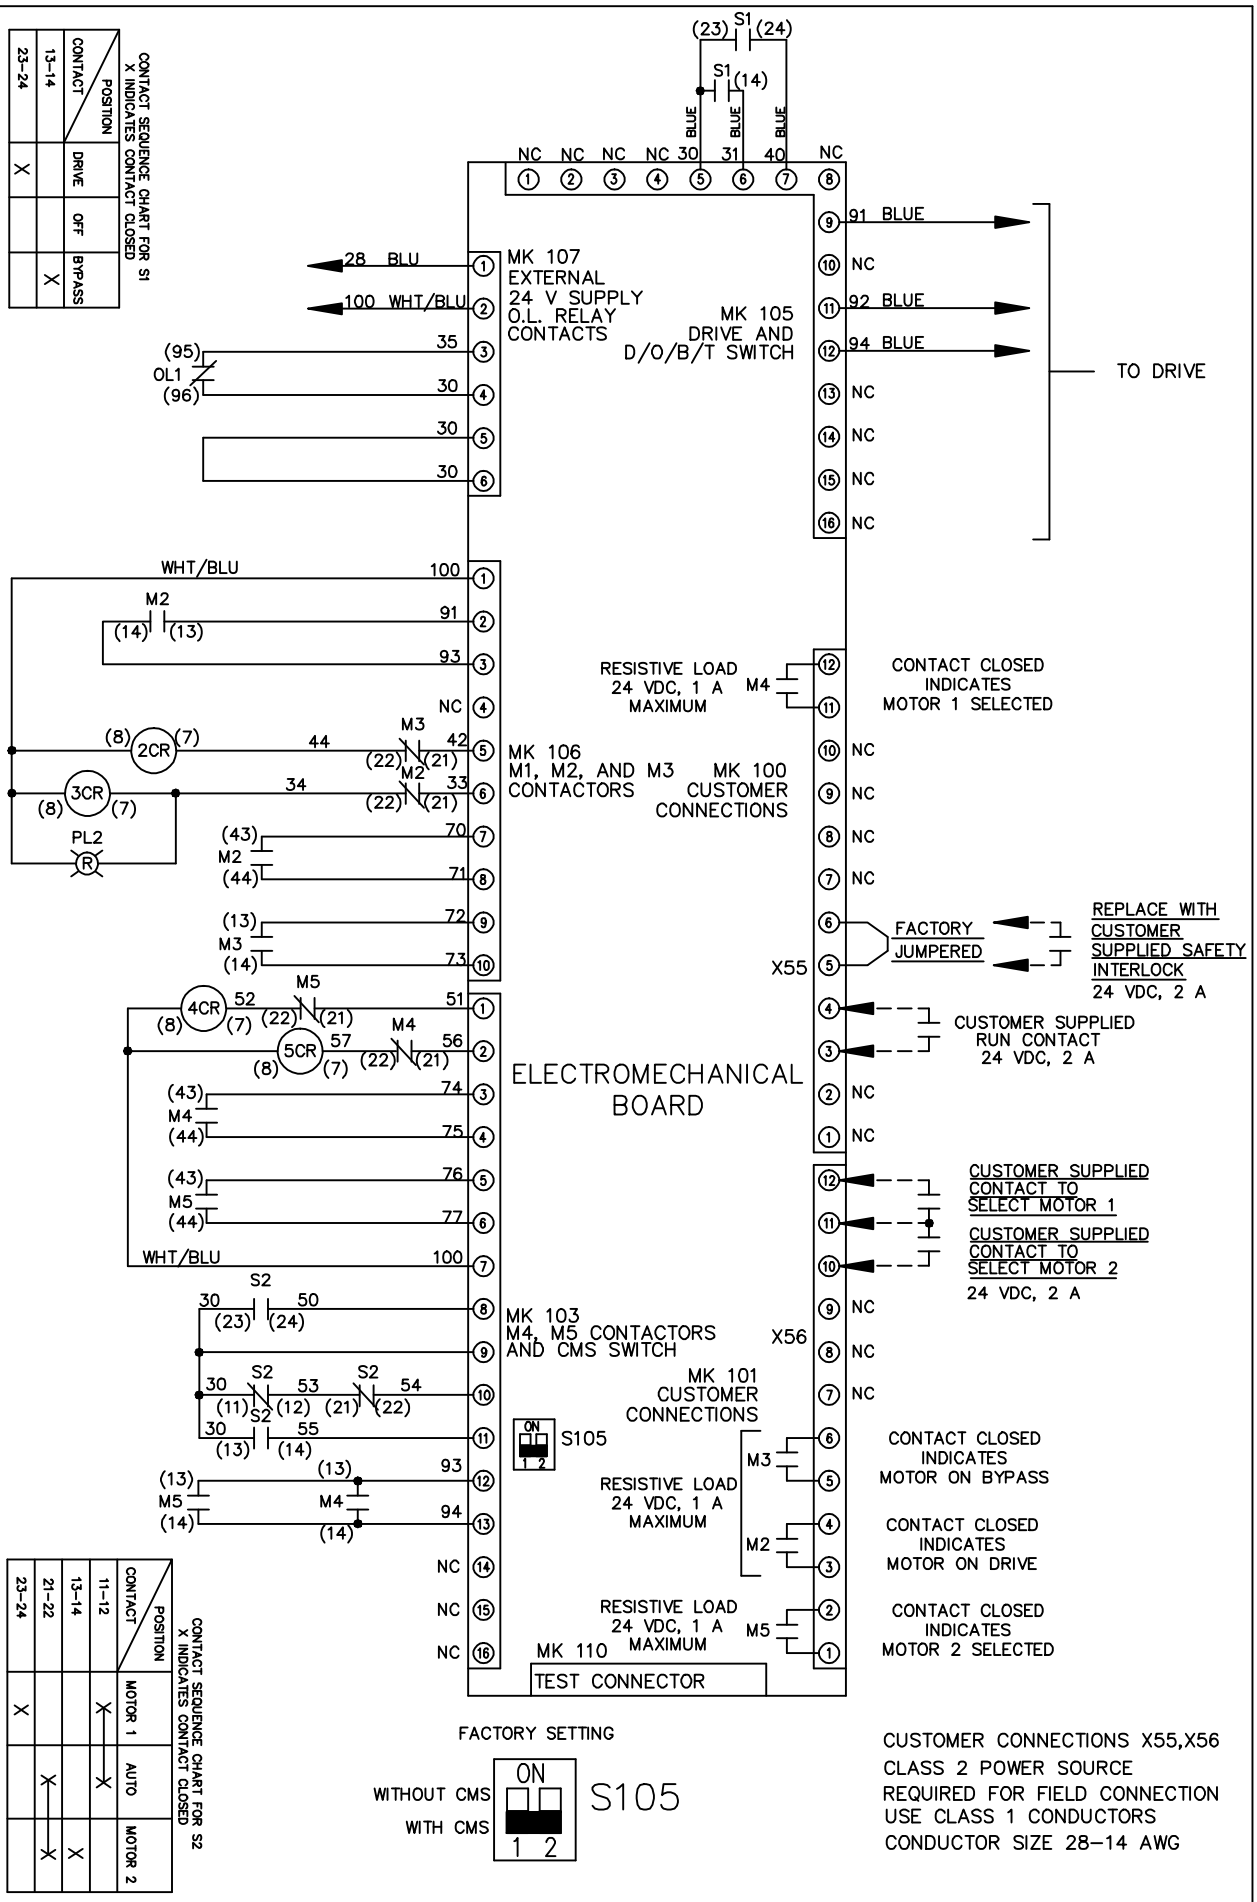

- WIRE COLOR SCHEME**
- BLACK - LINE VOLTAGE
 - RED - AC CONTROL
 - WHITE - AC GROUND
 - CIRCUIT CONDUCTOR
 - BLUE - DC CONTROL
 - WHT/BLU - DC CONTROL COMMON
 - GREEN - CHASSIS GROUND

* ALL CONTROL WIRES ARE BLUE EXCEPT WHERE NOTED.

			- NOTICE -		DRN JNW 2/14/07		NAME208 VOLT,2C,MAIN&DRIVE DISC ,MAIN FUSE,EMB1,FRAME C2N1_ ,DVDT,CMS			
A	SP08061	10/08	THIS DOCUMENT CONTAINS PROPRIETARY INFORMATION OF DANFOSS DRIVES. IT IS LOANED BY DANFOSS DRIVES SUBJECT TO THE CONDITIONS THAT IT AND THE INFORMATION EMBODIED THEREIN SHALL BE USED ONLY FOR RECORD AND REFERENCE PURPOSES, SHALL NOT BE USED OR CAUSED TO BE USED IN ANY WAY PREJUDICIAL TO THE INTERESTS OF DANFOSS DRIVES, SHALL NOT BE REPRODUCED OR COPIED IN WHOLE OR IN PART, OR DISCLOSED TO ANYONE WITHOUT THE DIRECT WRITTEN PERMISSION OF DANFOSS DRIVES AND SHALL BE RETURNED UPON REQUEST.			APR	MODEL	PAGE 1 OF 2	SIZE A	DWG NO. 174U1114
REV	ECN	DATE								

DRN JNW
 2/14/07
 APR

NAME 208 VOLT, 2C, MAIN & DRIVE DISC
 , MAIN FUSE, EMB1, FRAME C2N1
 , DVD1, CMS

PAGE 2 OF 2
 SIZE A
 DWG NO. 174U1114

CONTACT SEQUENCE CHART FOR S1
 X INDICATES CONTACT CLOSED

POSITION	DRIVE	OFF	BYPASS
13-14			X
23-24	X		

CONTACT SEQUENCE CHART FOR S2
 X INDICATES CONTACT CLOSED

POSITION	MOTOR 1	AUTO	MOTOR 2
11-12	X	X	
13-14			X
21-22		X	X
23-24	X		

FACTORY SETTING

CUSTOMER CONNECTIONS X55, X56
 CLASS 2 POWER SOURCE
 REQUIRED FOR FIELD CONNECTION
 USE CLASS 1 CONDUCTORS
 CONDUCTOR SIZE 28-14 AWG