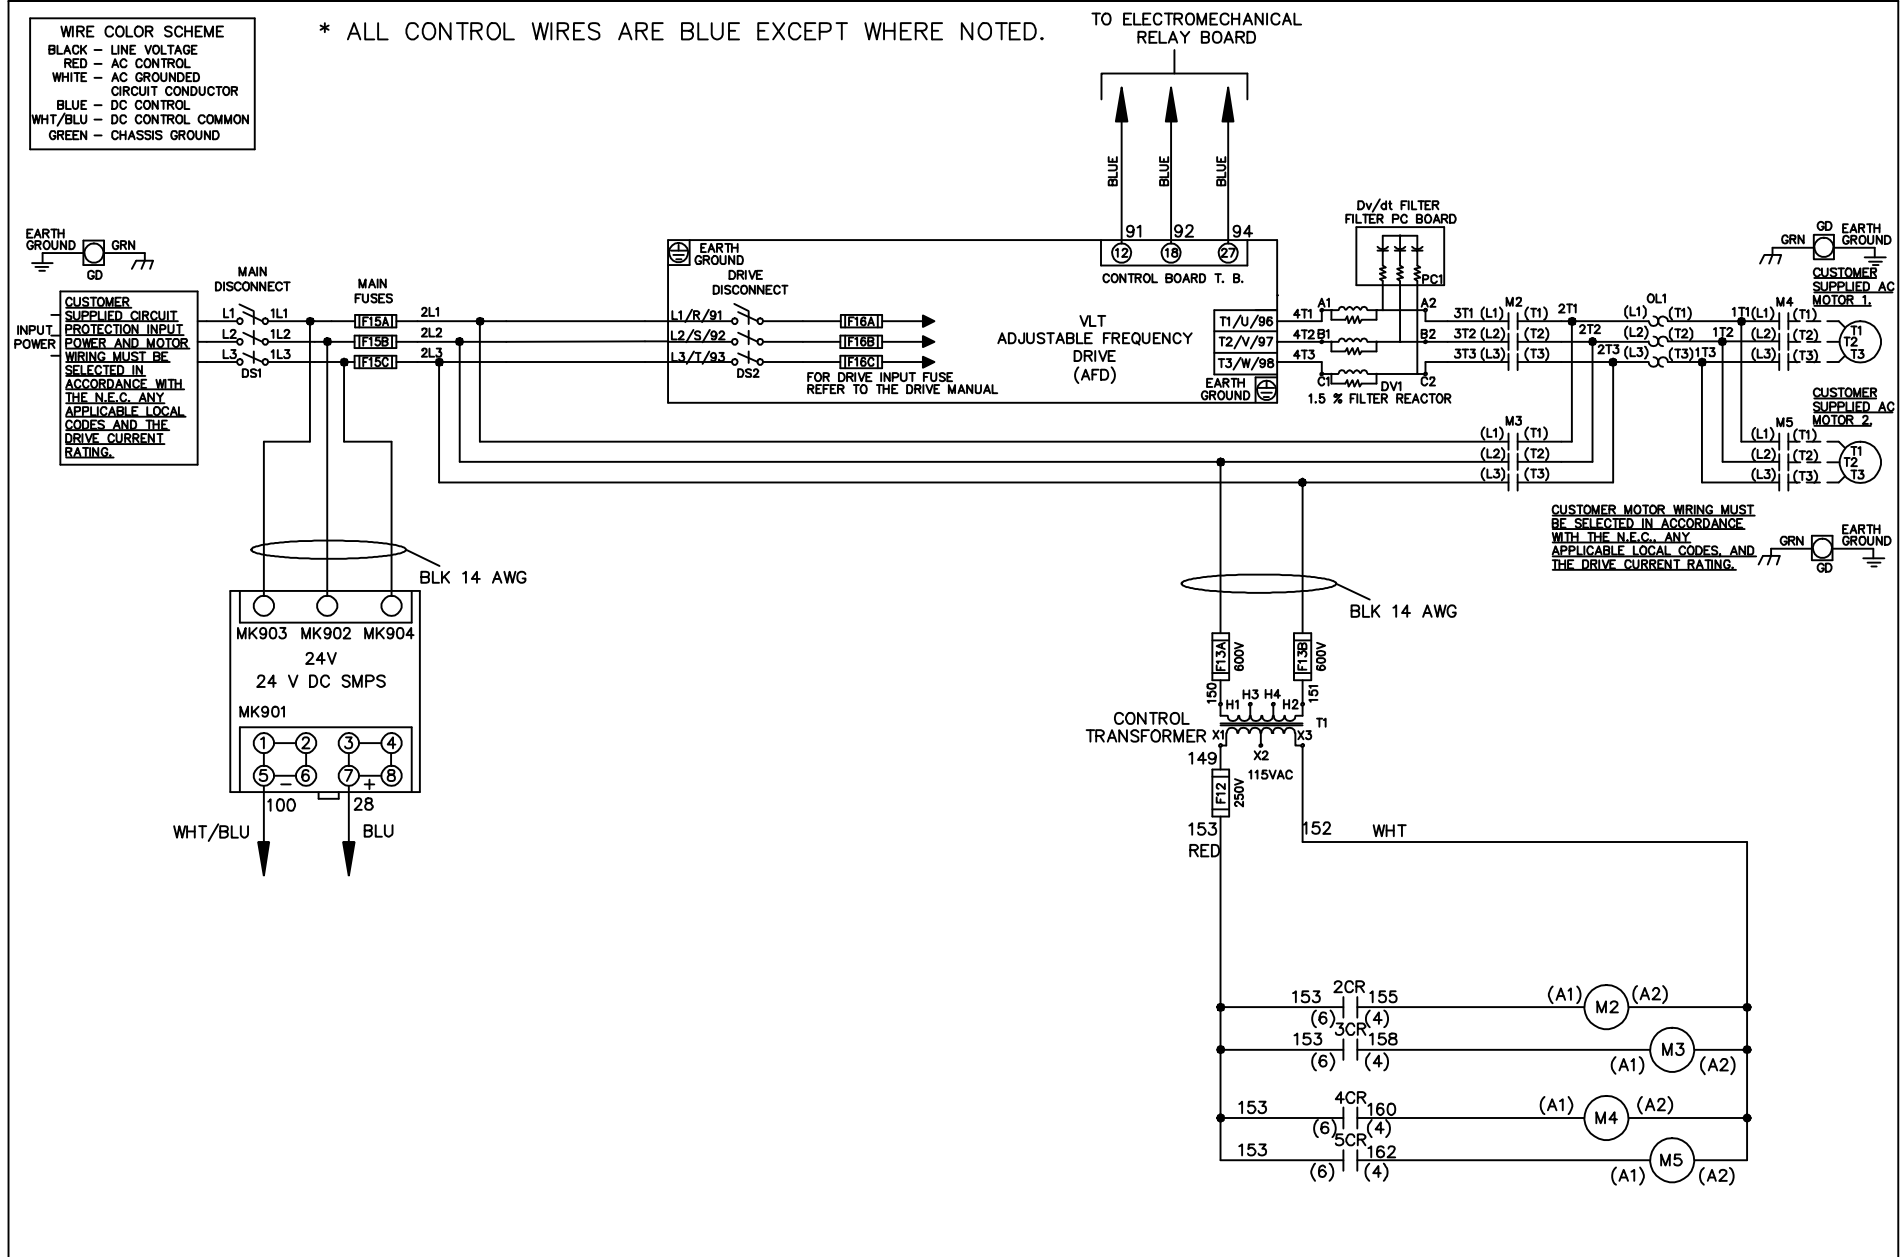

- WIRE COLOR SCHEME**
- BLACK - LINE VOLTAGE
 - RED - AC CONTROL
 - WHITE - AC GROUND
 - CIRCUIT CONDUCTOR
 - BLUE - DC CONTROL
 - WHT/BLU - DC CONTROL COMMON
 - GREEN - CHASSIS GROUND

* ALL CONTROL WIRES ARE BLUE EXCEPT WHERE NOTED.

			- NOTICE -		DRN JNW 2/14/07		NAME208 VOLT,2C,MAIN&DRIVE DISC ,MAIN FUSE,EMB1,FRAME C2N1_ ,DVDT,CMS			
A	SP08061	10/08	THIS DOCUMENT CONTAINS PROPRIETARY INFORMATION OF DANFOSS DRIVES. IT IS LOANED BY DANFOSS DRIVES SUBJECT TO THE CONDITIONS THAT IT AND THE INFORMATION EMBODIED THEREIN SHALL BE USED ONLY FOR RECORD AND REFERENCE PURPOSES, SHALL NOT BE USED OR CAUSED TO BE USED IN ANY WAY PREJUDICIAL TO THE INTERESTS OF DANFOSS DRIVES, SHALL NOT BE REPRODUCED OR COPIED IN WHOLE OR IN PART, OR DISCLOSED TO ANYONE WITHOUT THE DIRECT WRITTEN PERMISSION OF DANFOSS DRIVES AND SHALL BE RETURNED UPON REQUEST.			APR	MODEL	PAGE 1 OF 2	SIZE A	DWG NO. 174U1114
REV	ECN	DATE								

DRN JNW
 2/14/07
 APR

NAME 208 VOLT, 2C, MAIN & DRIVE DISC
 , MAIN FUSE, EMB1, FRAME C2N1
 , DVD1, CMS

PAGE 2 OF 2
 SIZE A
 DWG NO. 174U1114

CONTACT SEQUENCE CHART FOR S1
 X INDICATES CONTACT CLOSED

POSITION	DRIVE	OFF	BYPASS
13-14			X
23-24	X		

CONTACT SEQUENCE CHART FOR S2
 X INDICATES CONTACT CLOSED

POSITION	MOTOR 1	AUTO	MOTOR 2
11-12	X	X	
13-14			X
21-22		X	X
23-24	X		

FACTORY SETTING

CUSTOMER CONNECTIONS X55, X56
 CLASS 2 POWER SOURCE
 REQUIRED FOR FIELD CONNECTION
 USE CLASS 1 CONDUCTORS
 CONDUCTOR SIZE 28-14 AWG