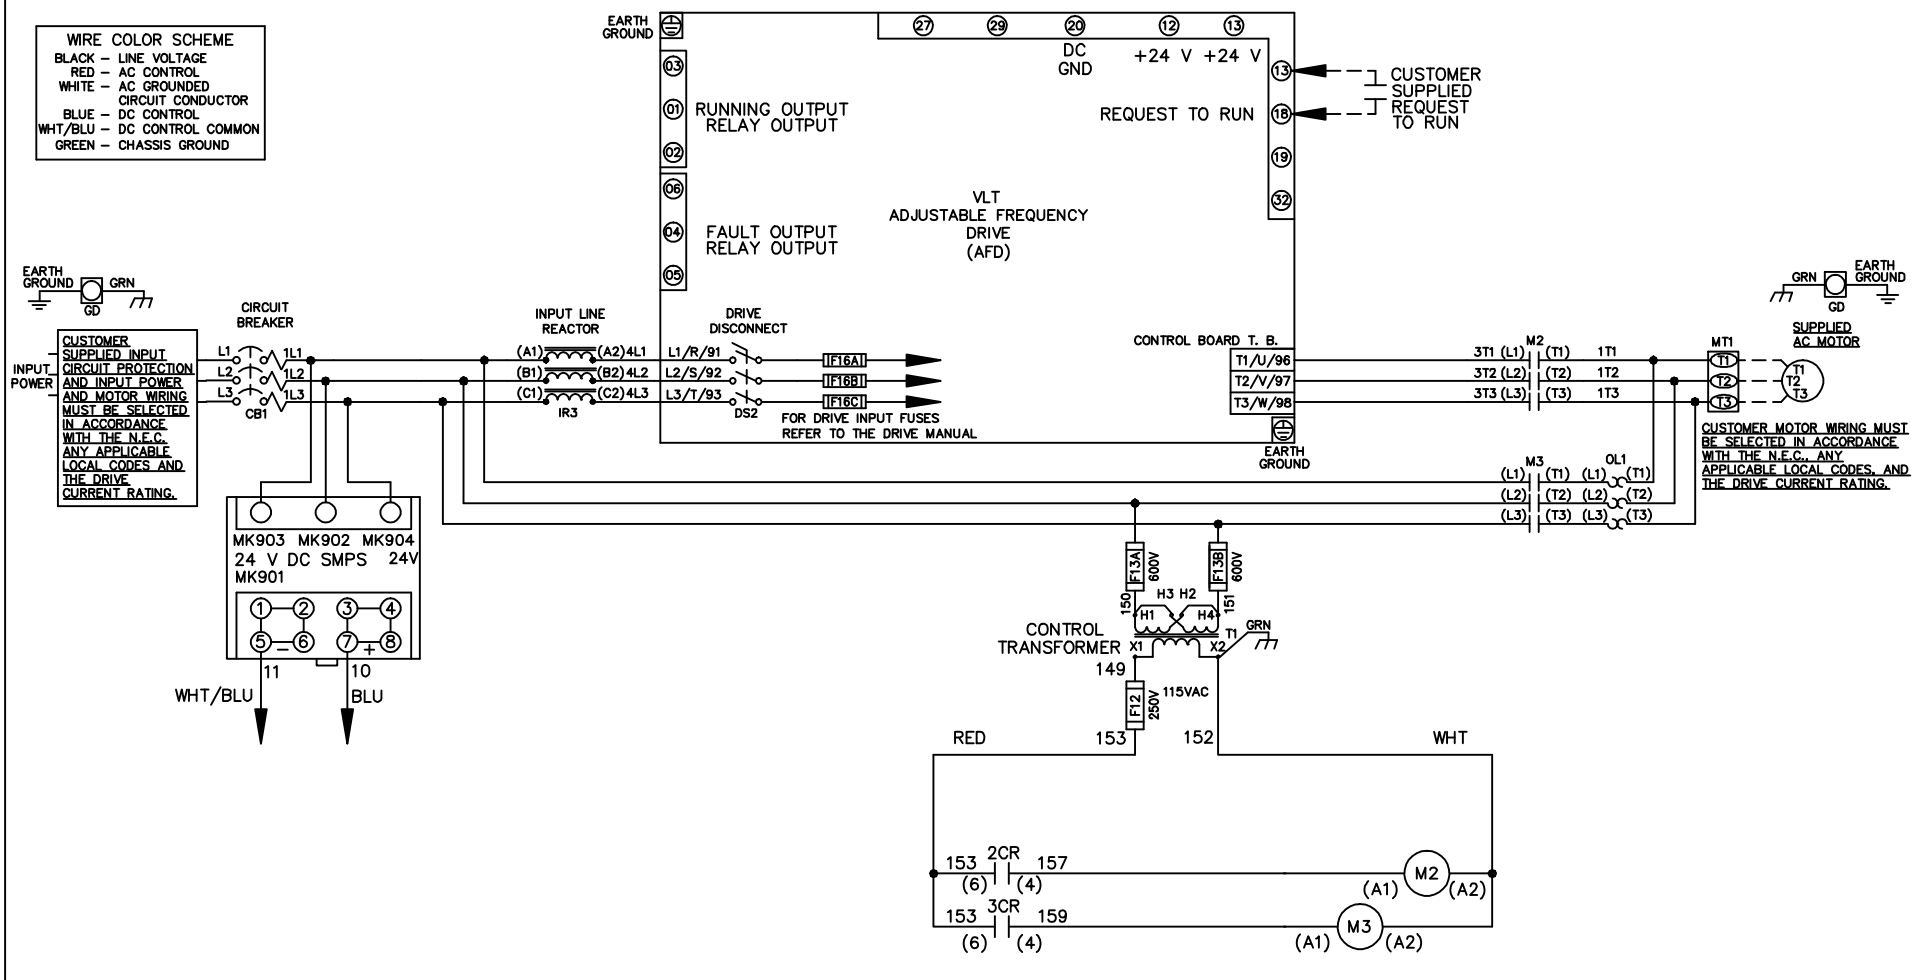

WIRE COLOR SCHEME
 BLACK - LINE VOLTAGE
 RED - AC CONTROL
 WHITE - AC GROUNDED
 WHITE - CIRCUIT CONDUCTOR
 BLUE - DC CONTROL
 WHT/BLU - DC CONTROL COMMON
 GREEN - CHASSIS GROUND

- NOTICE -			DRN JNW 2/14/07	NAME 230 VOLT, 2C, CB & DRIVE DISC , DRIVE FUSE, ECB, FRAME C2N1_ , REACTOR, SINGLE MTR		<i>Danfoss</i>		
A	SP08061	10/08						APR
REV	ECN	DATE	THIS DOCUMENT CONTAINS PROPRIETARY INFORMATION OF DANFOSS DRIVES. IT IS LOANED BY DANFOSS DRIVES SUBJECT TO THE CONDITIONS THAT IT AND THE INFORMATION EMBODIED THEREIN SHALL BE USED ONLY FOR RECORD AND REFERENCE PURPOSES. SHALL NOT BE USED OR CAUSED TO BE USED IN ANY WAY PREJUDICIAL TO THE INTERESTS OF DANFOSS DRIVES, SHALL NOT BE REPRODUCED OR COPIED IN WHOLE OR IN PART, OR DISCLOSED TO ANYONE WITHOUT THE DIRECT WRITTEN PERMISSION OF DANFOSS DRIVES AND SHALL BE RETURNED UPON REQUEST.					