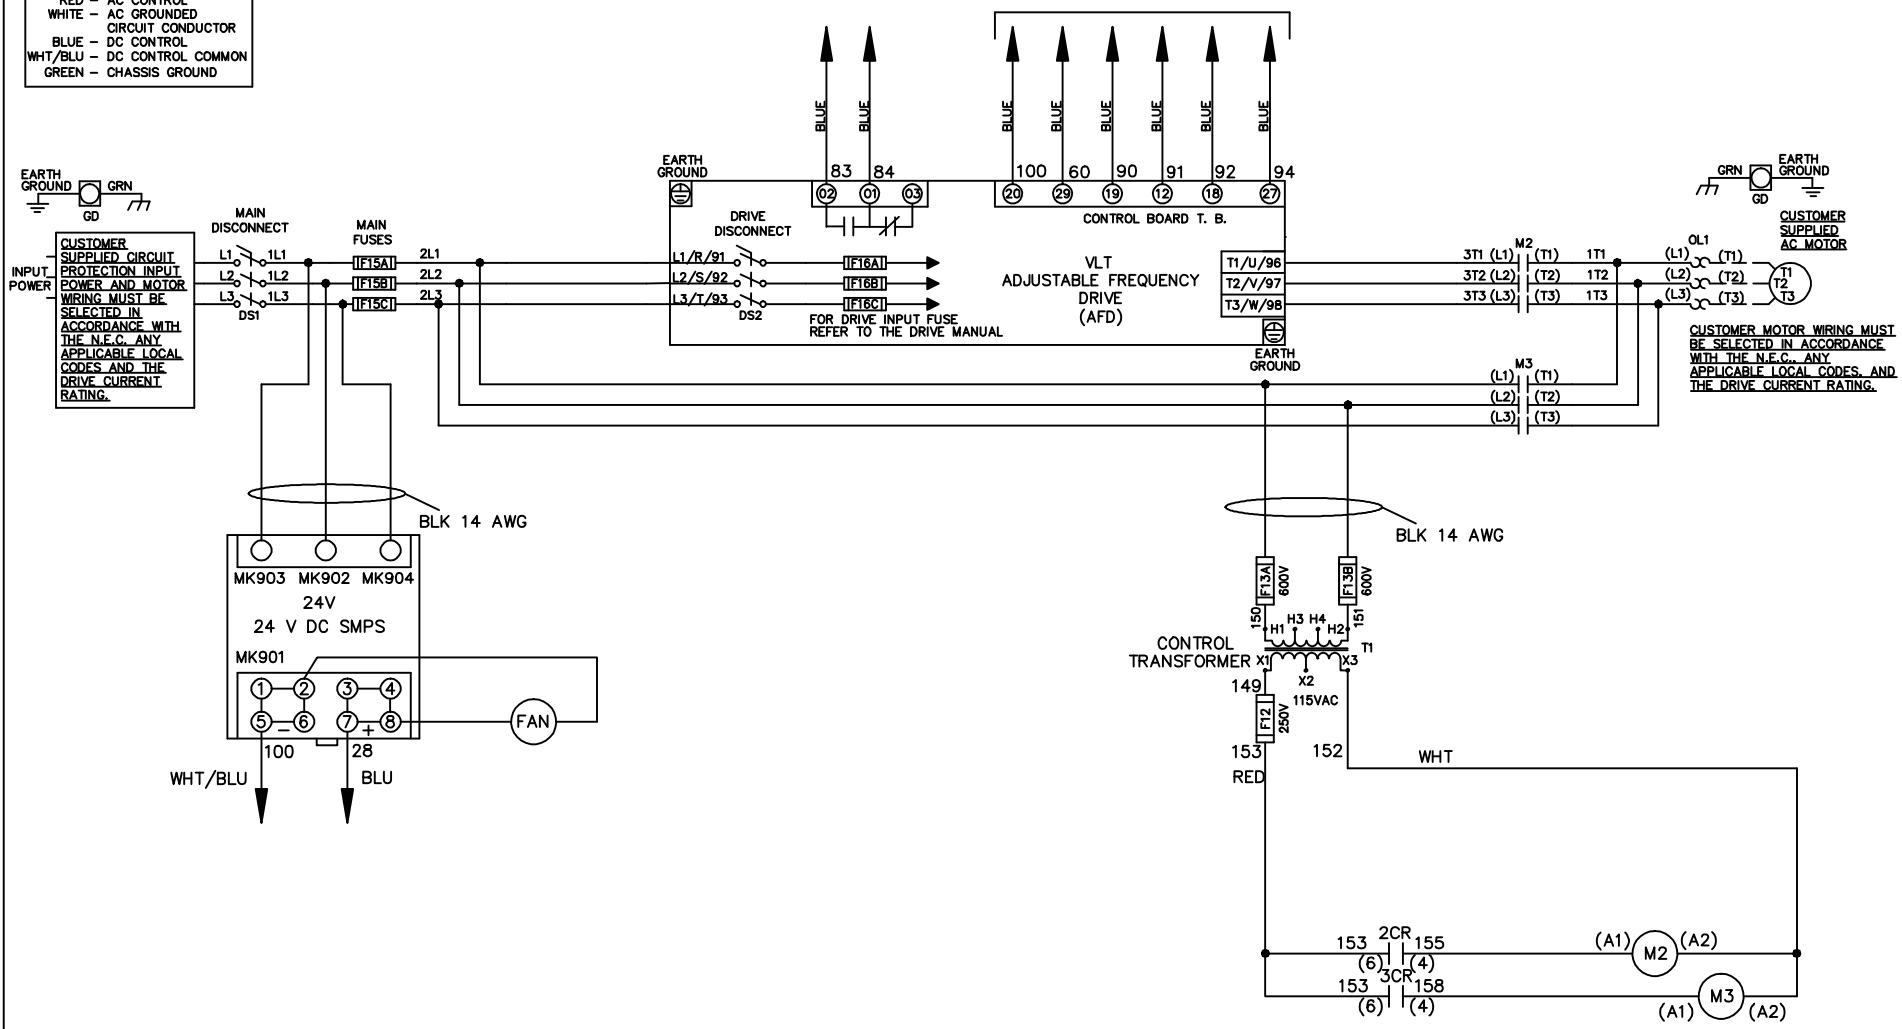

WIRE COLOR SCHEME
 BLACK - LINE VOLTAGE
 RED - AC CONTROL
 WHITE - AC GROUND
 BLUE - DC CONTROL
 WHT/BLU - DC CONTROL COMMON
 GREEN - CHASSIS GROUND

* ALL CONTROL WIRES ARE BLUE EXCEPT WHERE NOTED. TO ELECTROMECHANICAL RELAY BOARD

			- NOTICE -		DRN JNW 2/8/07		NAME208 VOLT,2C,MAIN&DRIVE DISC ,MAIN FUSE,EMB2,FRAME C2N12 ,NO REACTOR & DVDT,SINGLE MTR		<i>Danfoss</i>	
A	SP08061	10/08	THIS DOCUMENT CONTAINS PROPRIETARY INFORMATION OF DANFOSS DRIVES. IT IS LOANED BY DANFOSS DRIVES SUBJECT TO THE CONDITIONS THAT IT AND THE INFORMATION EMBODIED THEREIN SHALL BE USED ONLY FOR RECORD AND REFERENCE PURPOSES. SHALL NOT BE USED OR CAUSED TO BE USED IN ANY WAY PREJUDICIAL TO THE INTERESTS OF DANFOSS DRIVES. SHALL NOT BE REPRODUCED OR COPIED IN WHOLE OR IN PART, OR DISCLOSED TO ANYONE WITHOUT THE DIRECT WRITTEN PERMISSION OF DANFOSS DRIVES AND SHALL BE RETURNED UPON REQUEST.			APR	MODEL	PAGE 1 OF 2	SIZE A	DWG NO. 174U2024
REV	ECN	DATE								

CONTACT SEQUENCE CHART FOR S1 X INDICATES CONTACT CLOSED			
POSITION	DRIVE	OFF	BYPASS
13-14			X
23-24	X		

CUSTOMER CONNECTIONS X55, X56, X58
 CLASS 2 POWER SOURCE
 REQUIRED FOR FIELD CONNECTION
 USE CLASS 1 CONDUCTORS
 CONDUCTOR SIZE 28-14 AWG

FACTORY SETTING

WITHOUT CMS: S105
 WITH CMS:

CUSTOMER SETTING

S103

AUTOMATIC BYPASS TIME SELECT

- ONLY # 1 ON 30 SECONDS
- ONLY # 2 ON 60 SEC.
- ONLY # 3 ON 300 SEC
- ALL ON 15 SEC.
- ALL OFF NO AUTO BYPASS (FACTORY DEFAULT)