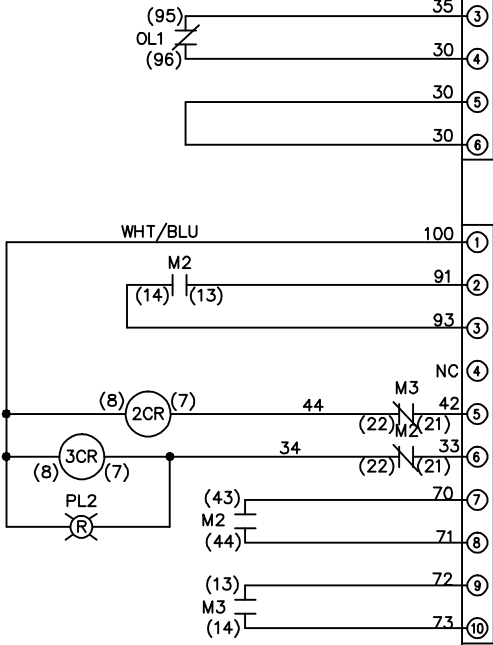

WIRE COLOR SCHEME
 BLACK - LINE VOLTAGE
 RED - AC CONTROL
 WHITE - AC GROUND
 BLUE - DC CONTROL
 WHT/BLU - DC CONTROL COMMON
 GREEN - CHASSIS GROUND

* ALL CONTROL WIRES ARE BLUE EXCEPT WHERE NOTED. TO ELECTROMECHANICAL RELAY BOARD

			- NOTICE -		DRN JNW 2/8/07		NAME208 VOLT,2C,MAIN&DRIVE DISC ,MAIN FUSE,EMB2,FRAME C2N12 ,NO REACTOR & DVDT,SINGLE MTR		<i>Danfoss</i>	
A	SP08061	10/08	THIS DOCUMENT CONTAINS PROPRIETARY INFORMATION OF DANFOSS DRIVES. IT IS LOANED BY DANFOSS DRIVES SUBJECT TO THE CONDITIONS THAT IT AND THE INFORMATION EMBODIED THEREIN SHALL BE USED ONLY FOR RECORD AND REFERENCE PURPOSES. SHALL NOT BE USED OR CAUSED TO BE USED IN ANY WAY PREJUDICIAL TO THE INTERESTS OF DANFOSS DRIVES. SHALL NOT BE REPRODUCED OR COPIED IN WHOLE OR IN PART, OR DISCLOSED TO ANYONE WITHOUT THE DIRECT WRITTEN PERMISSION OF DANFOSS DRIVES AND SHALL BE RETURNED UPON REQUEST.			APR	MODEL	PAGE 1 OF 2	SIZE A	DWG NO. 174U2024
REV	ECN	DATE								

REV	A	ECON	DATE	10/08
<p>THIS DOCUMENT CONTAINS PROPRIETARY INFORMATION OF DANFOSS DRIVES. IT IS LOANED BY DANFOSS DRIVES SUBJECT TO THE CONDITIONS THAT IT AND THE INFORMATION EMBODIED THEREIN SHALL BE USED ONLY FOR RECORD AND REFERENCE PURPOSES. SHALL NOT BE USED OR CAUSED TO BE USED IN ANY WAY PREJUDICIAL TO THE INTERESTS OF DANFOSS DRIVES. SHALL NOT BE REPRODUCED OR COPIED IN WHOLE OR IN PART, OR DISCLOSED TO ANYONE WITHOUT THE DIRECT WRITTEN PERMISSION OF DANFOSS DRIVES AND SHALL BE RETURNED UPON REQUEST.</p>				
DRN	JNW	APR	2/14/07	
NAME	208 VOLT, 2C, MAIN & DRIVE DISC			
MODEL	, MAIN FUSE, EMB2, FRAME C2N12, NO REACTOR & DVDI, SINGLE MTR			
PAGE	2	OF	2	
SIZE	A	DWG	NO.	174U2024

CONTACT SEQUENCE CHART FOR S1 X INDICATES CONTACT CLOSED			
POSITION	DRIVE	OFF	BYPASS
13-14			X
23-24	X		

CUSTOMER CONNECTIONS X55, X56, X58
 CLASS 2 POWER SOURCE
 REQUIRED FOR FIELD CONNECTION
 USE CLASS 1 CONDUCTORS
 CONDUCTOR SIZE 28-14 AWG