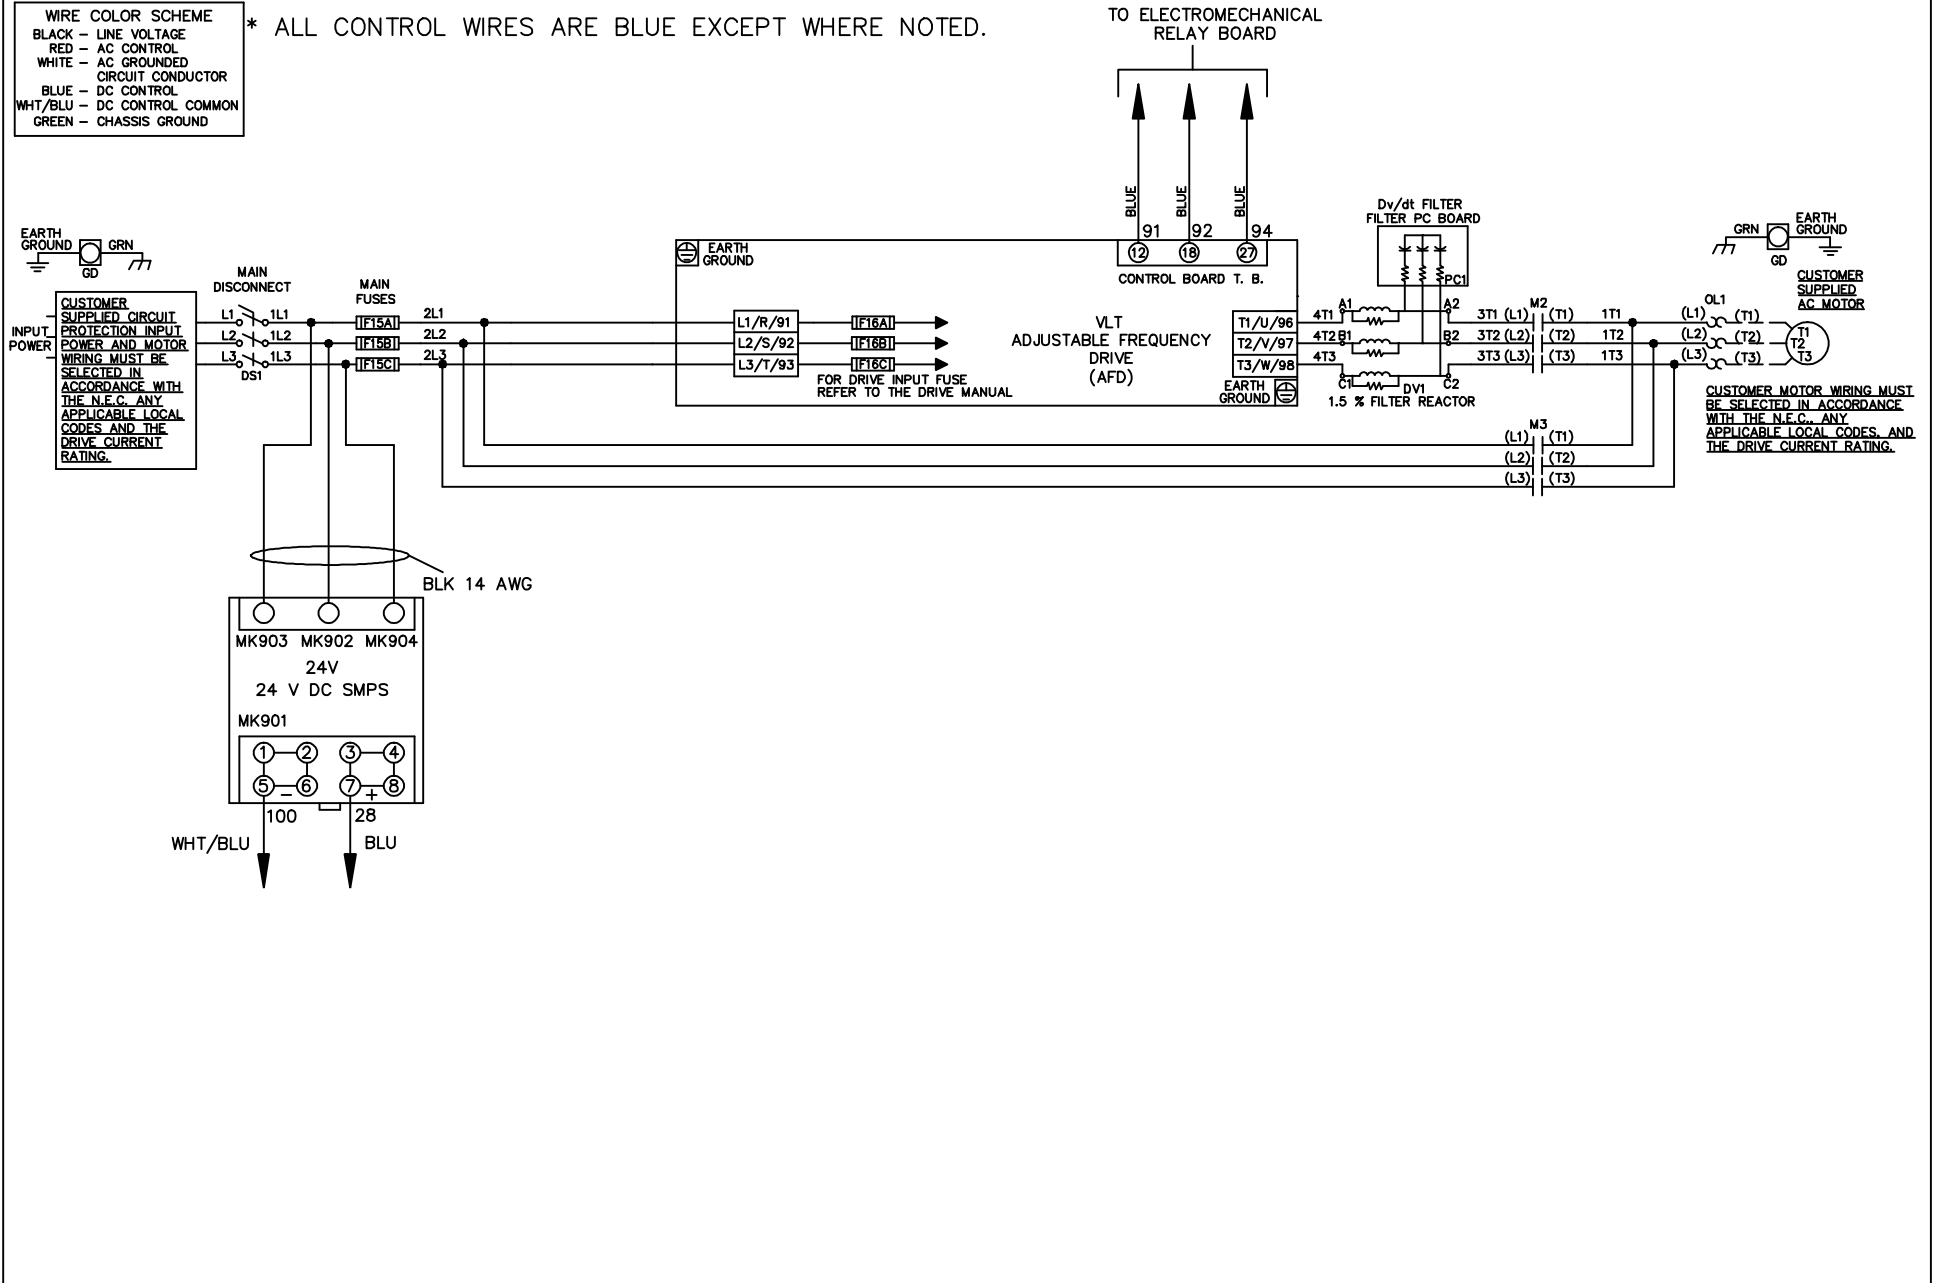

WIRE COLOR SCHEME
 BLACK - LINE VOLTAGE
 RED - AC CONTROL
 WHITE - AC GROUNDED
 CIRCUIT CONDUCTOR
 BLUE - DC CONTROL
 WHT/BLU - DC CONTROL COMMON
 GREEN - CHASSIS GROUND

* ALL CONTROL WIRES ARE BLUE EXCEPT WHERE NOTED.

			-NOTICE-		DRN JNW 2/14/07		NAME 208-600VOLT, 2C, MAIN DISC , MAIN FUSE, EMB1, FRAME A5-B1 , DVDT, SINGLE MTR		THE TRANE COMPANY A DIVISION OF AMERICAN STANDARD INC.	
A	SP08061	10/08	THIS DRAWING IS PROPRIETARY AND SHALL NOT BE COPIED OR ITS CONTENTS DISCLOSED TO OUTSIDE PARTIES WITHOUT THE WRITTEN CONSENT OF THE TRANE COMPANY			APR	MODEL	PAGE 1 OF 2	SIZE A	DWG NO. 174U5045
REV	ECN	DATE								