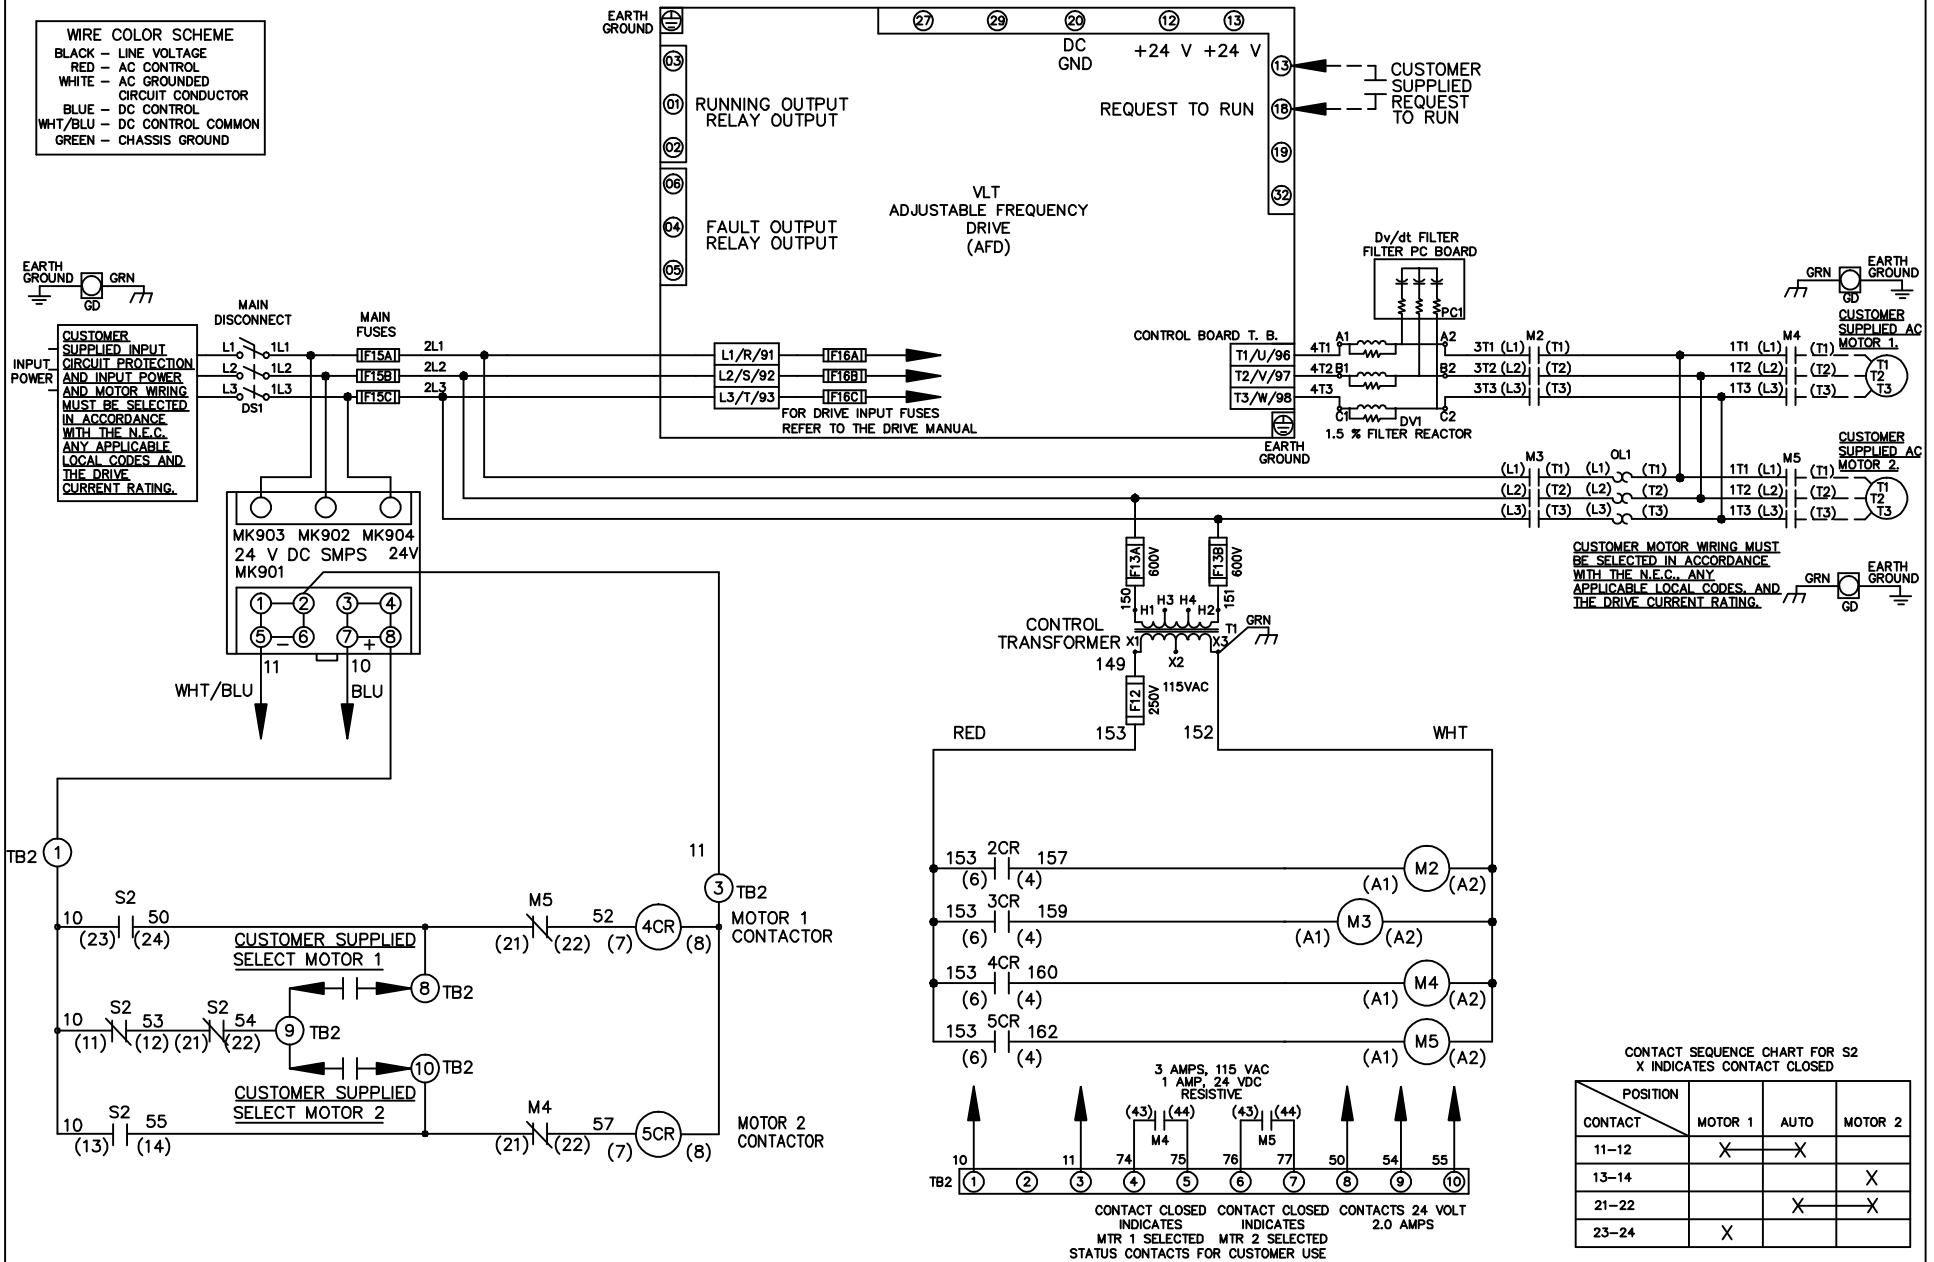

WIRE COLOR SCHEME
 BLACK - LINE VOLTAGE
 RED - AC CONTROL
 WHITE - AC GROUNDED
 CIRCUIT CONDUCTOR
 BLUE - DC CONTROL
 WHT/BLU - DC CONTROL COMMON
 GREEN - CHASSIS GROUND

REV	ECN	DATE
A	SP08061	10/08

-NOTICE-
 THIS DRAWING IS PROPRIETARY AND SHALL NOT
 BE COPIED OR ITS CONTENTS DISCLOSED TO
 OUTSIDE PARTIES WITHOUT THE WRITTEN
 CONSENT OF THE TRANE COMPANY

DRN JNW
 2/14/07
 APR

NAME 208 VOLT, 2C, MAIN DISC
 , MAIN FUSE, ECB, FRAME C2N1_
 , DVDT, CMS

THE TRANE COMPANY
 A DIVISION OF
 AMERICAN STANDARD INC.
 MODEL _____ PAGE 1 OF 2 SIZE A DWG NO. 174U5426