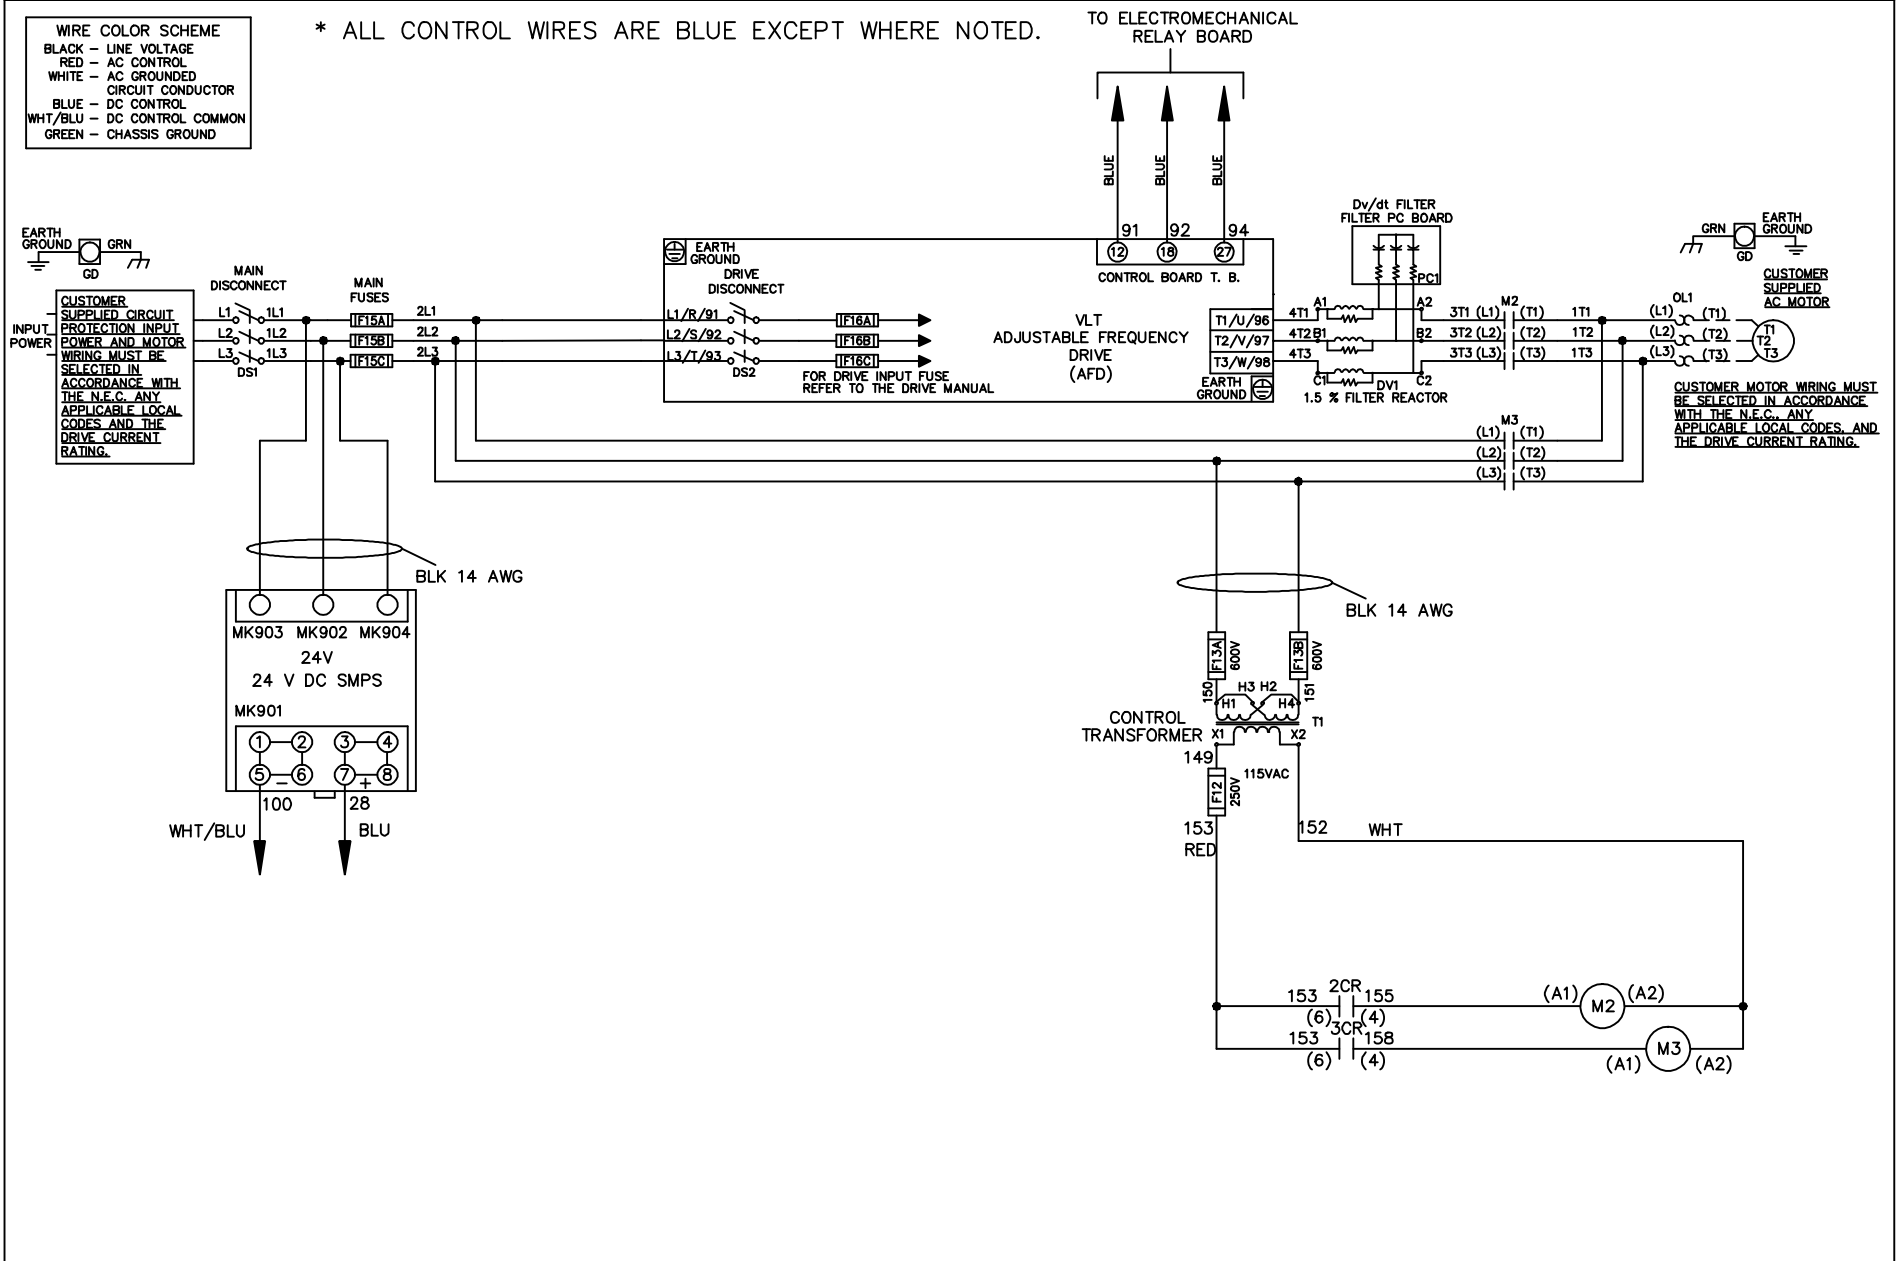

WIRE COLOR SCHEME	
BLACK	- LINE VOLTAGE
RED	- AC CONTROL
WHITE	- AC GROUNDED
	- CIRCUIT CONDUCTOR
BLUE	- DC CONTROL
WHT/BLU	- DC CONTROL COMMON
GREEN	- CHASSIS GROUND

\* ALL CONTROL WIRES ARE BLUE EXCEPT WHERE NOTED.

			-NOTICE-		DRN JNW 2/14/07		NAME 230 VOLT, 2C, MAIN & DRIVE DISC , MAIN FUSE, EMB1, FRAME C2N1_ , DVDT, SINGLE MTR		THE TRANE COMPANY A DIVISION OF AMERICAN STANDARD INC.		
A	SP08061	10/08	THIS DRAWING IS PROPRIETARY AND SHALL NOT BE COPIED OR ITS CONTENTS DISCLOSED TO OUTSIDE PARTIES WITHOUT THE WRITTEN CONSENT OF THE TRANE COMPANY			APR	MODEL	PAGE 1 OF 2	SIZE A	DWG NO.	174U5872
REV	ECN	DATE									