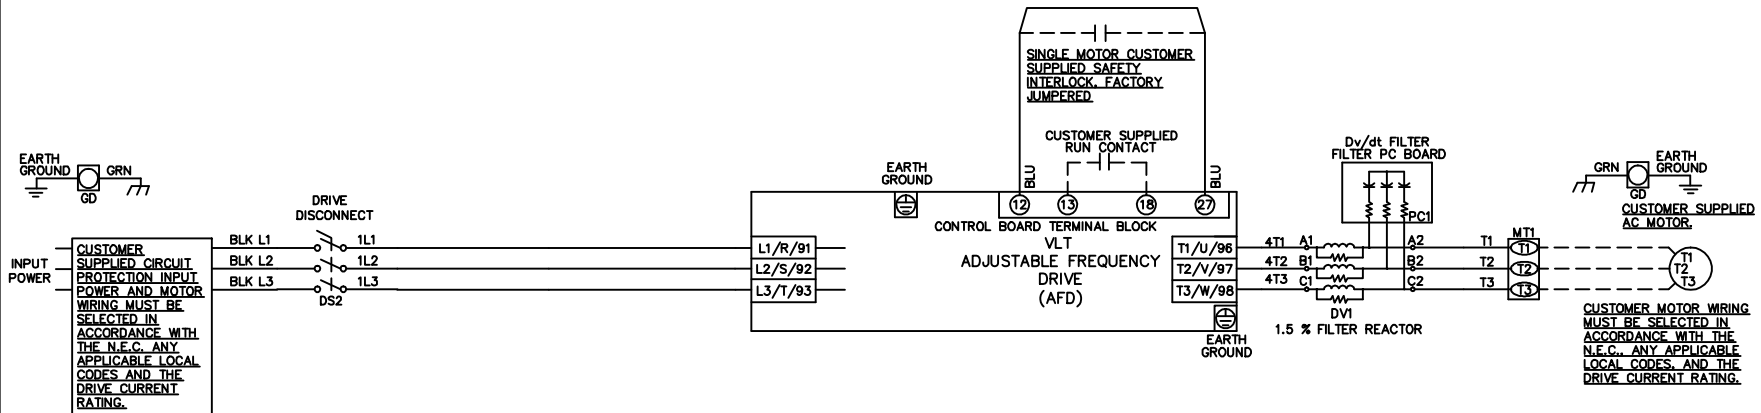

WIRE COLOR SCHEME
 BLACK - LINE VOLTAGE
 RED - AC CONTROL
 WHITE - AC GROUNDED
 CIRCUIT CONDUCTOR
 BLUE - DC CONTROL
 WHT/BLU - DC CONTROL COMMON
 GREEN - CHASSIS GROUND

* ALL CONTROL WIRES ARE BLUE EXCEPT WHERE NOTED.

MODEL

PAGE 1 OF 1

SIZE A

DWG NO.

THE TRANE COMPANY
 A DIVISION OF
 AMERICAN STANDARD INC.

174U8892

REV	ECN	DATE
A	SP08061	10/08