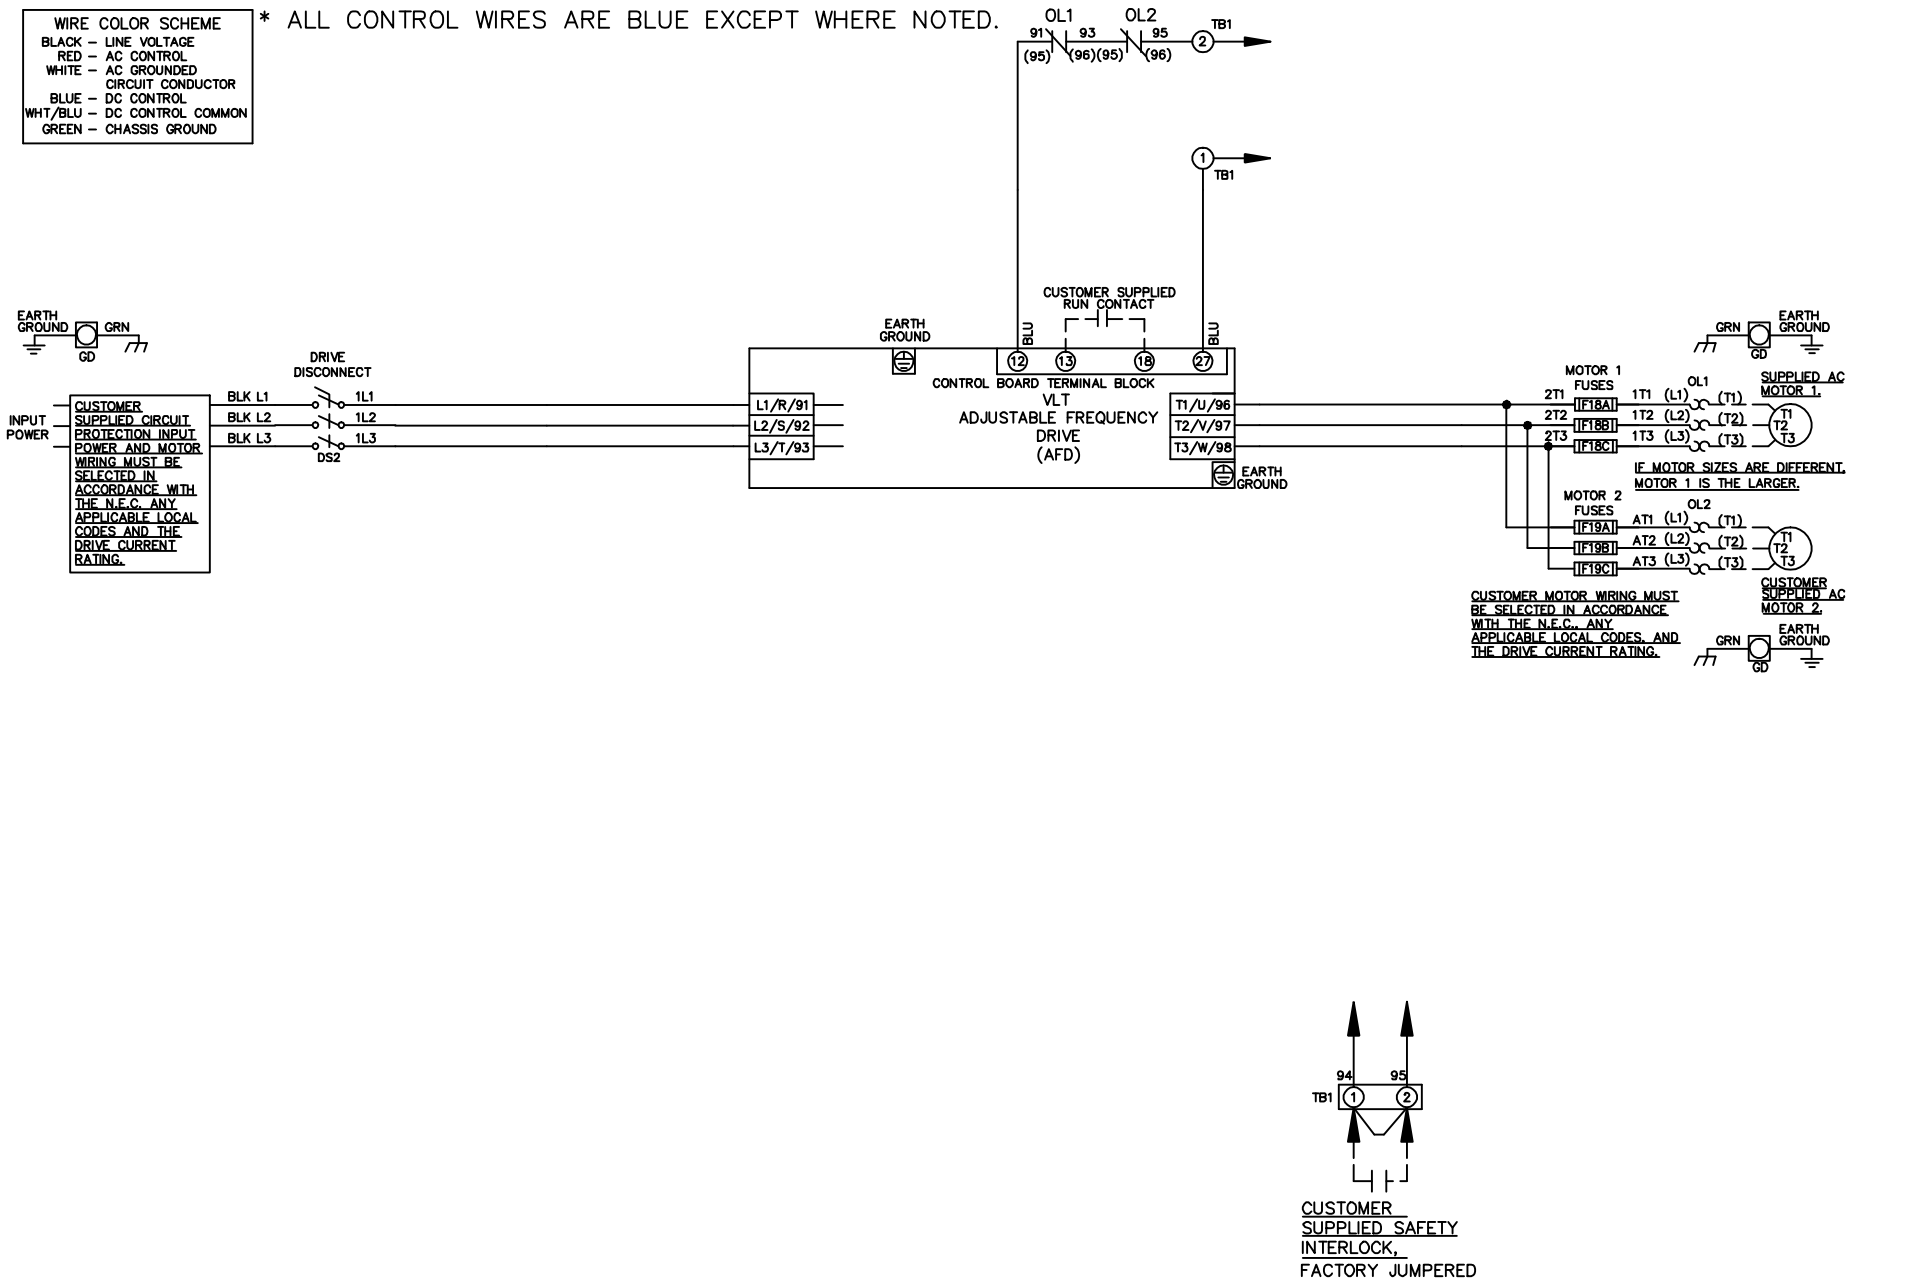

**WIRE COLOR SCHEME**  
 BLACK - LINE VOLTAGE  
 RED - AC CONTROL  
 WHITE - AC GROUNDED  
 CIRCUIT CONDUCTOR  
 BLUE - DC CONTROL  
 WHITE - DC CONTROL  
 WHT/BLU - DC CONTROL COMMON  
 GREEN - CHASSIS GROUND

\* ALL CONTROL WIRES ARE BLUE EXCEPT WHERE NOTED.

-NOTICE-

THIS DRAWING IS PROPRIETARY AND SHALL NOT BE COPIED OR ITS CONTENTS DISCLOSED TO OUTSIDE PARTIES WITHOUT THE WRITTEN CONSENT OF THE TRANE COMPANY

DRN JNW  
2/14/07

NAME 208 VOLT,NB,DRIVE DISC  
 ,NO FUSE,NO CNTRL,FRAME C2N1\_  
 ,NO REACTOR & DVD,T,DUAL MTR

THE TRANE COMPANY  
 A DIVISION OF  
 AMERICAN STANDARD INC.

A	SP08061	10/08
REV	ECN	DATE

APR

MODEL

PAGE 1 OF 1

SIZE A

DWG NO.

174U8897