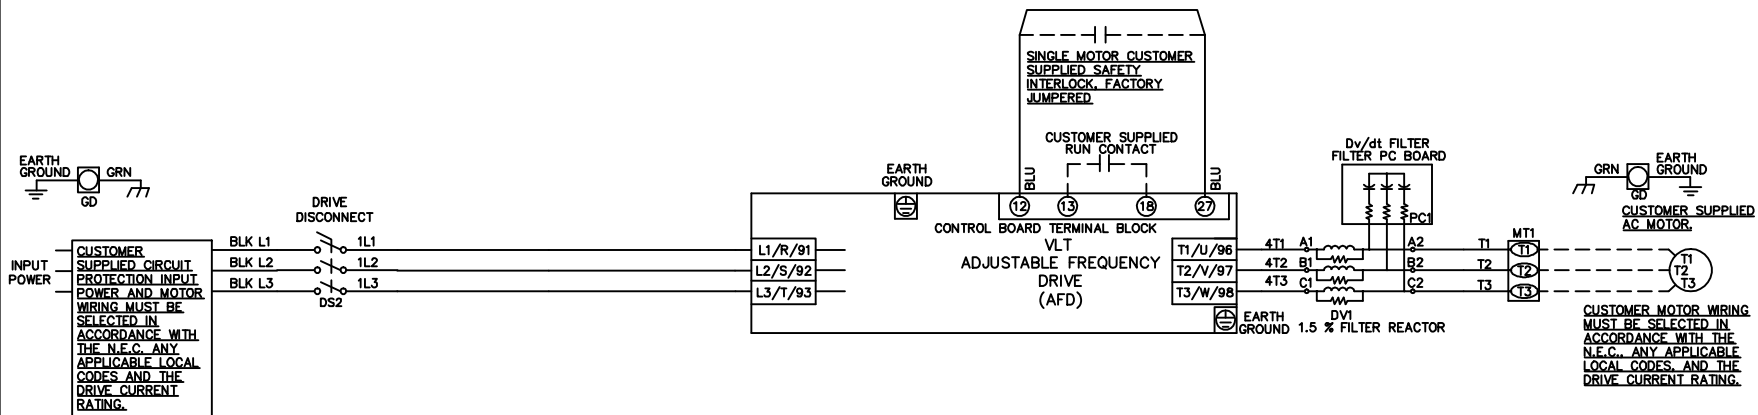

WIRE COLOR SCHEME
 BLACK - LINE VOLTAGE
 RED - AC CONTROL
 WHITE - AC GROUNDED
 CIRCUIT CONDUCTOR
 BLUE - DC CONTROL
 WHT/BLU - DC CONTROL COMMON
 GREEN - CHASSIS GROUND

* ALL CONTROL WIRES ARE BLUE EXCEPT WHERE NOTED.

MODEL

PAGE 1 OF 1

SIZE A

DWG NO.

THE TRANE COMPANY
 A DIVISION OF
 AMERICAN STANDARD INC.

174U8900

A	SP08061	10/08
REV	ECN	DATE