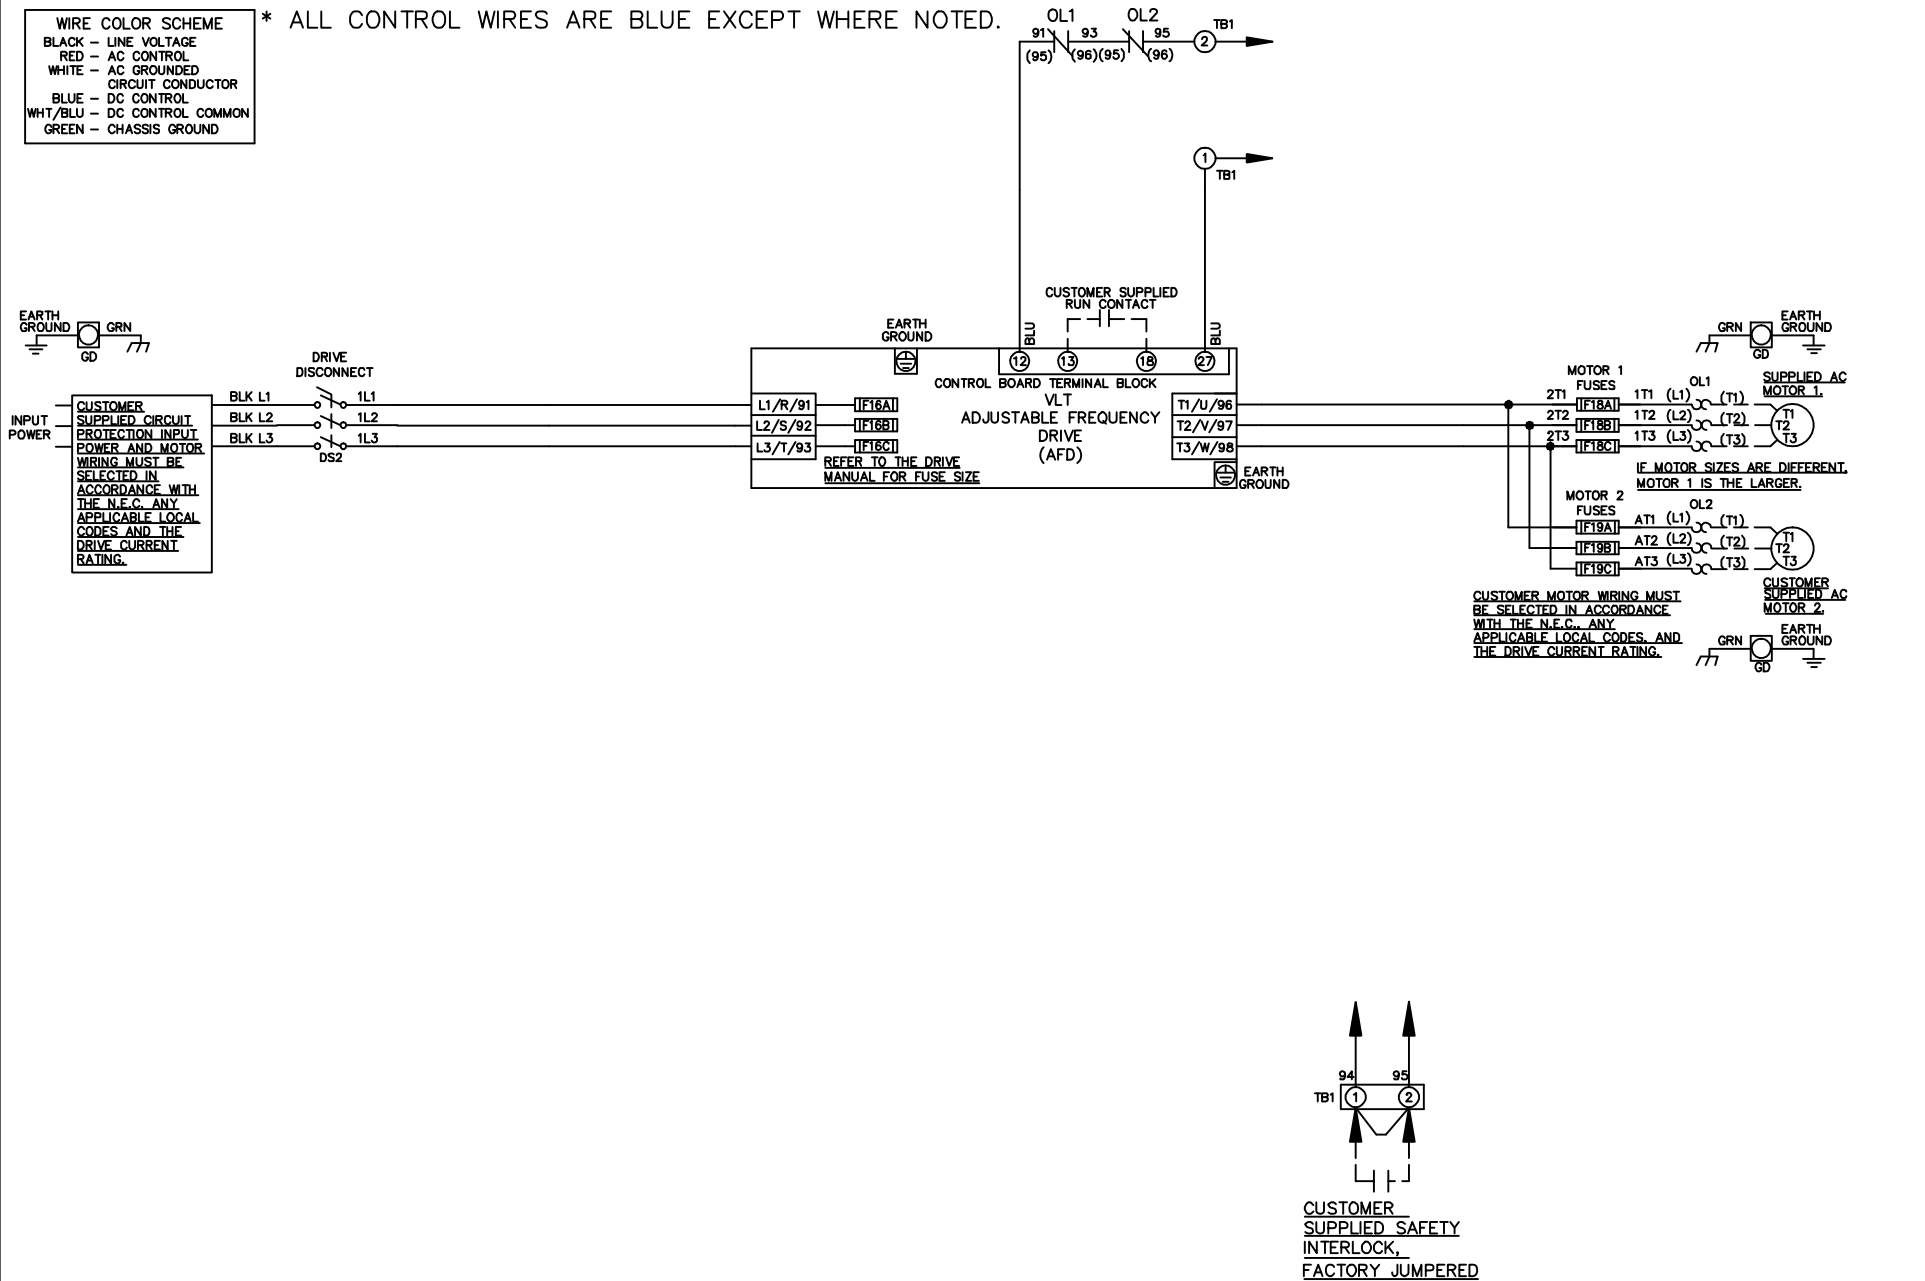

**WIRE COLOR SCHEME**  
 BLACK - LINE VOLTAGE  
 RED - AC CONTROL  
 WHITE - AC GROUNDED  
 CIRCUIT CONDUCTOR  
 BLUE - DC CONTROL  
 WHT/BLU - DC CONTROL COMMON  
 GREEN - CHASSIS GROUND

\* ALL CONTROL WIRES ARE BLUE EXCEPT WHERE NOTED.

-NOTICE-

THIS DRAWING IS PROPRIETARY AND SHALL NOT BE COPIED OR ITS CONTENTS DISCLOSED TO OUTSIDE PARTIES WITHOUT THE WRITTEN CONSENT OF THE TRANE COMPANY

DRN JNW  
2/14/07

NAME 208 VOLT,NB,DRIVE DISC  
 ,DRIVE FUSE,NO CNTRL,FRAME C2N1\_  
 ,NO REACTOR & DVDT,DUAL MTR

THE TRANE COMPANY  
 A DIVISION OF  
 AMERICAN STANDARD INC.

REV	ECN	DATE
A	SP08061	10/08

APR

MODEL

PAGE 1 OF 1

SIZE A

DWG NO.

174U8901