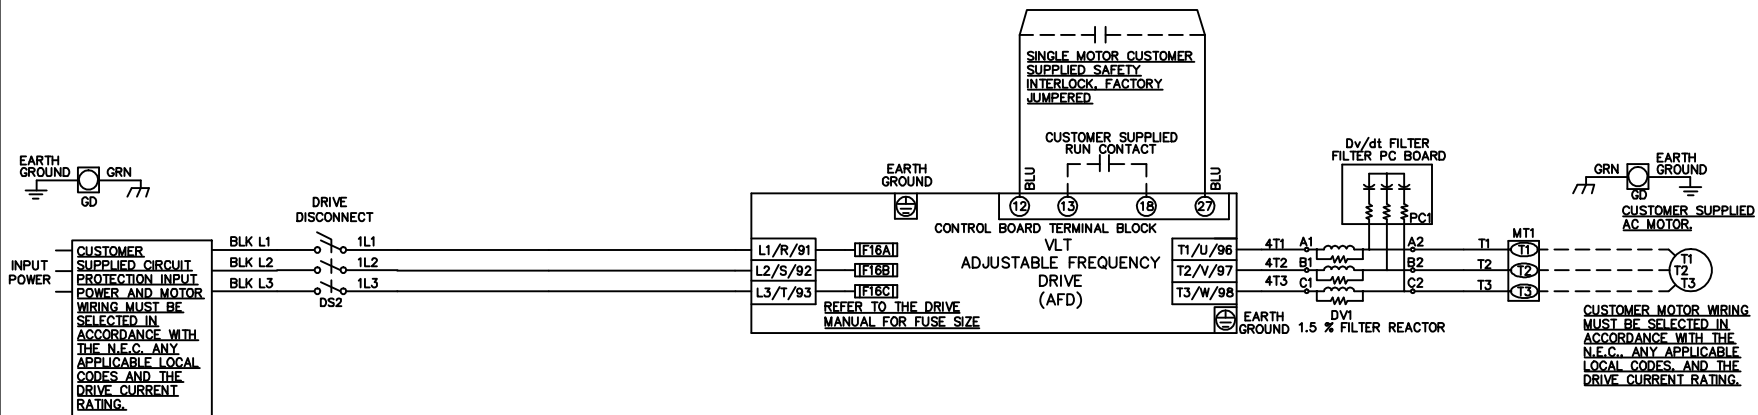

**WIRE COLOR SCHEME**  
 BLACK - LINE VOLTAGE  
 RED - AC CONTROL  
 WHITE - AC GROUNDED  
 CIRCUIT CONDUCTOR  
 BLUE - DC CONTROL  
 WHT/BLU - DC CONTROL COMMON  
 GREEN - CHASSIS GROUND

\* ALL CONTROL WIRES ARE BLUE EXCEPT WHERE NOTED.

MODEL

PAGE 1 OF 1

SIZE A

DWG NO.

THE TRANE COMPANY  
 A DIVISION OF  
 AMERICAN STANDARD INC.

174U8904

REV	ECN	DATE
A	SP08061	10/08