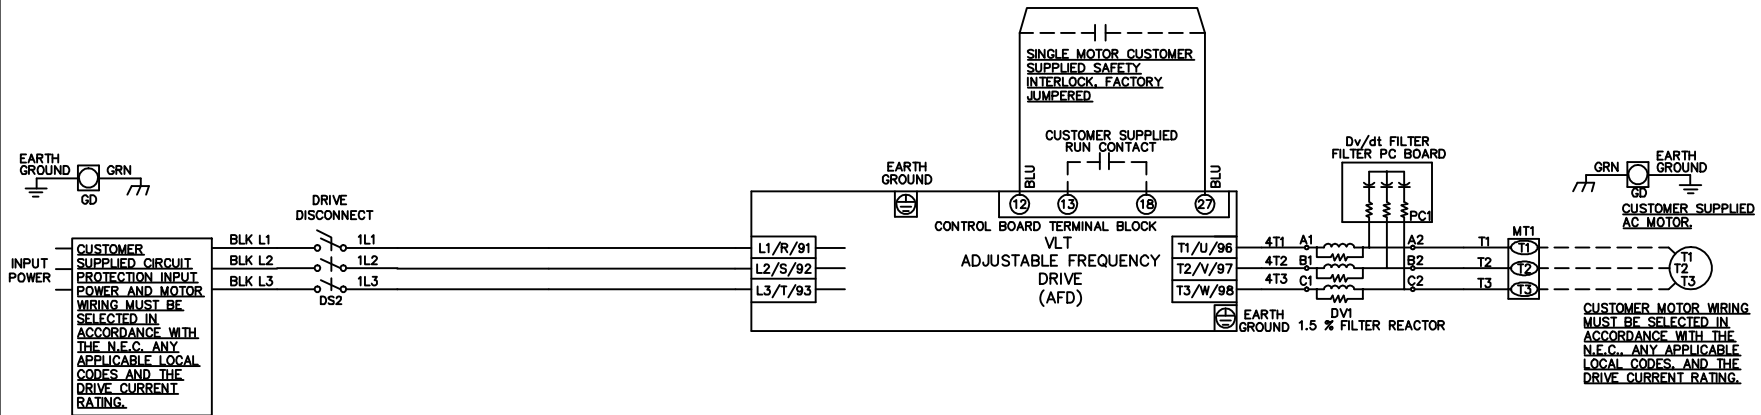

**WIRE COLOR SCHEME**  
 BLACK - LINE VOLTAGE  
 RED - AC CONTROL  
 WHITE - AC GROUNDED  
 CIRCUIT CONDUCTOR  
 BLUE - DC CONTROL  
 WHI/BLU - DC CONTROL COMMON  
 GREEN - CHASSIS GROUND

\* ALL CONTROL WIRES ARE BLUE EXCEPT WHERE NOTED.

MODEL

PAGE 1 OF 1

SIZE A

DWG NO.

THE TRANE COMPANY  
 A DIVISION OF  
 AMERICAN STANDARD INC.

174U8908

A	SP08061	10/08
REV	ECN	DATE