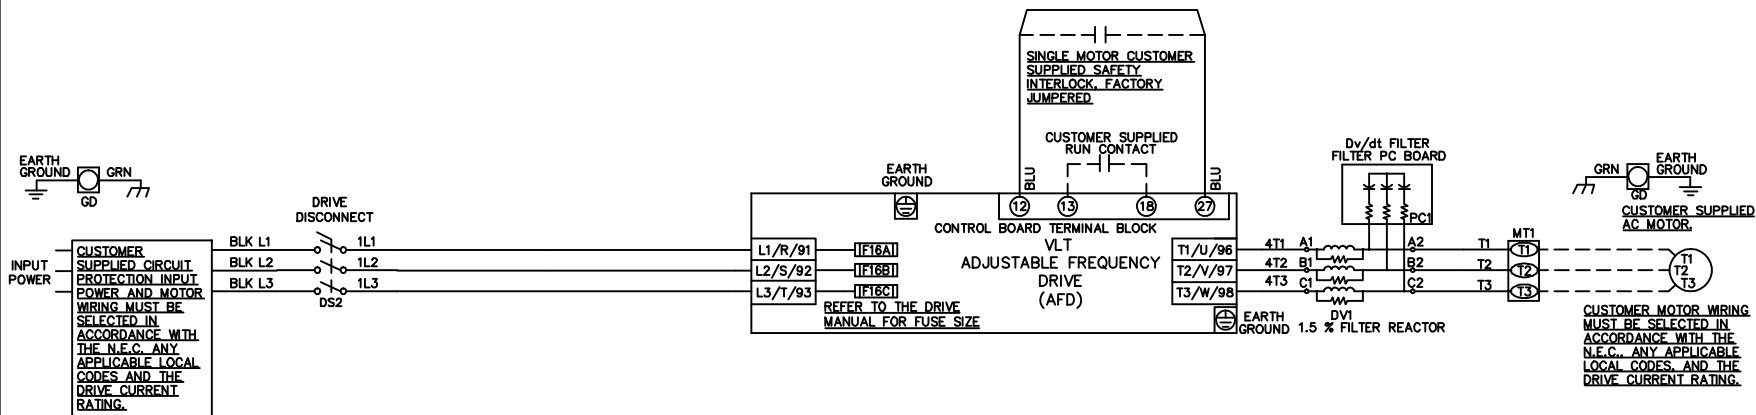

WIRE COLOR SCHEME	
BLACK	- LINE VOLTAGE
RED	- AC CONTROL
WHITE	- AC GROUNDED CIRCUIT CONDUCTOR
BLUE	- DC CONTROL
WHT/BLU	- DC CONTROL COMMON
GREEN	- CHASSIS GROUND

* ALL CONTROL WIRES ARE BLUE EXCEPT WHERE NOTED.

MODEL

PAGE 1 OF 1

SIZE A

DWG NO.

THE TRANE COMPANY
A DIVISION OF
AMERICAN STANDARD INC.

174U8912

REV	ECN	DATE
A	SP08061	10/08