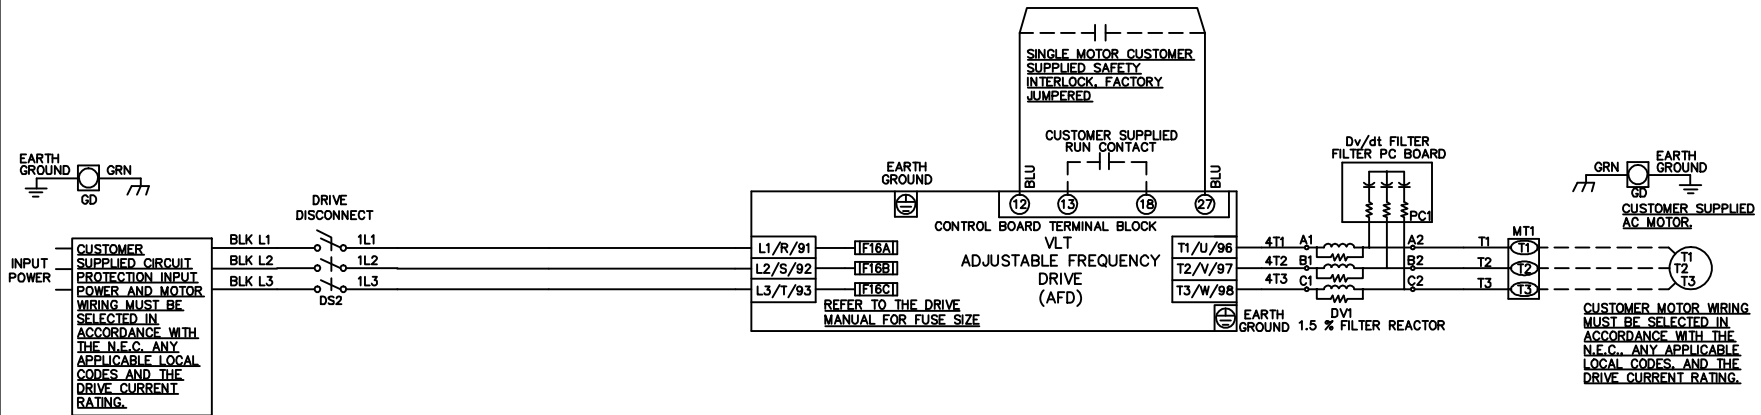

WIRE COLOR SCHEME
 BLACK - LINE VOLTAGE
 RED - AC CONTROL
 WHITE - AC GROUNDED
 CIRCUIT CONDUCTOR
 BLUE - DC CONTROL
 WHT/BLU - DC CONTROL COMMON
 GREEN - CHASSIS GROUND

* ALL CONTROL WIRES ARE BLUE EXCEPT WHERE NOTED.

			-NOTICE-		DRN JNW 2/14/07		NAME 600 VOLT,NB,DRIVE DISC ,DRIVE FUSE,NO CNTRL,FRAME C2N1_ ,DVDT,SINGLE MTR		THE TRANE COMPANY A DIVISION OF AMERICAN STANDARD INC.	
A	SP08061	10/08	THIS DRAWING IS PROPRIETARY AND SHALL NOT BE COPIED OR ITS CONTENTS DISCLOSED TO OUTSIDE PARTIES WITHOUT THE WRITTEN CONSENT OF THE TRANE COMPANY			APR	MODEL	PAGE 1 OF 1	SIZE A	DWG NO. 174U8928
REV	ECN	DATE								