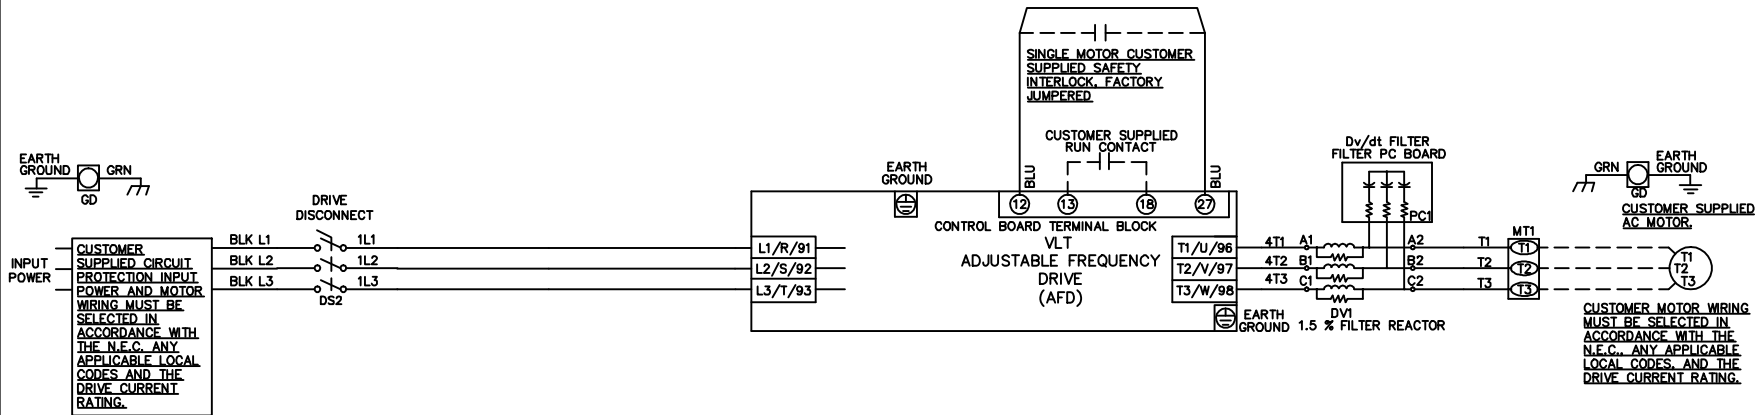

**WIRE COLOR SCHEME**  
 BLACK - LINE VOLTAGE  
 RED - AC CONTROL  
 WHITE - AC GROUNDED  
 CIRCUIT CONDUCTOR  
 BLUE - DC CONTROL  
 WHI/BLU - DC CONTROL COMMON  
 GREEN - CHASSIS GROUND

\* ALL CONTROL WIRES ARE BLUE EXCEPT WHERE NOTED.

MODEL

PAGE 1 OF 1

SIZE A

DWG NO.

THE TRANE COMPANY  
 A DIVISION OF  
 AMERICAN STANDARD INC.

174U8940

REV	ECN	DATE
A	SP08061	10/08