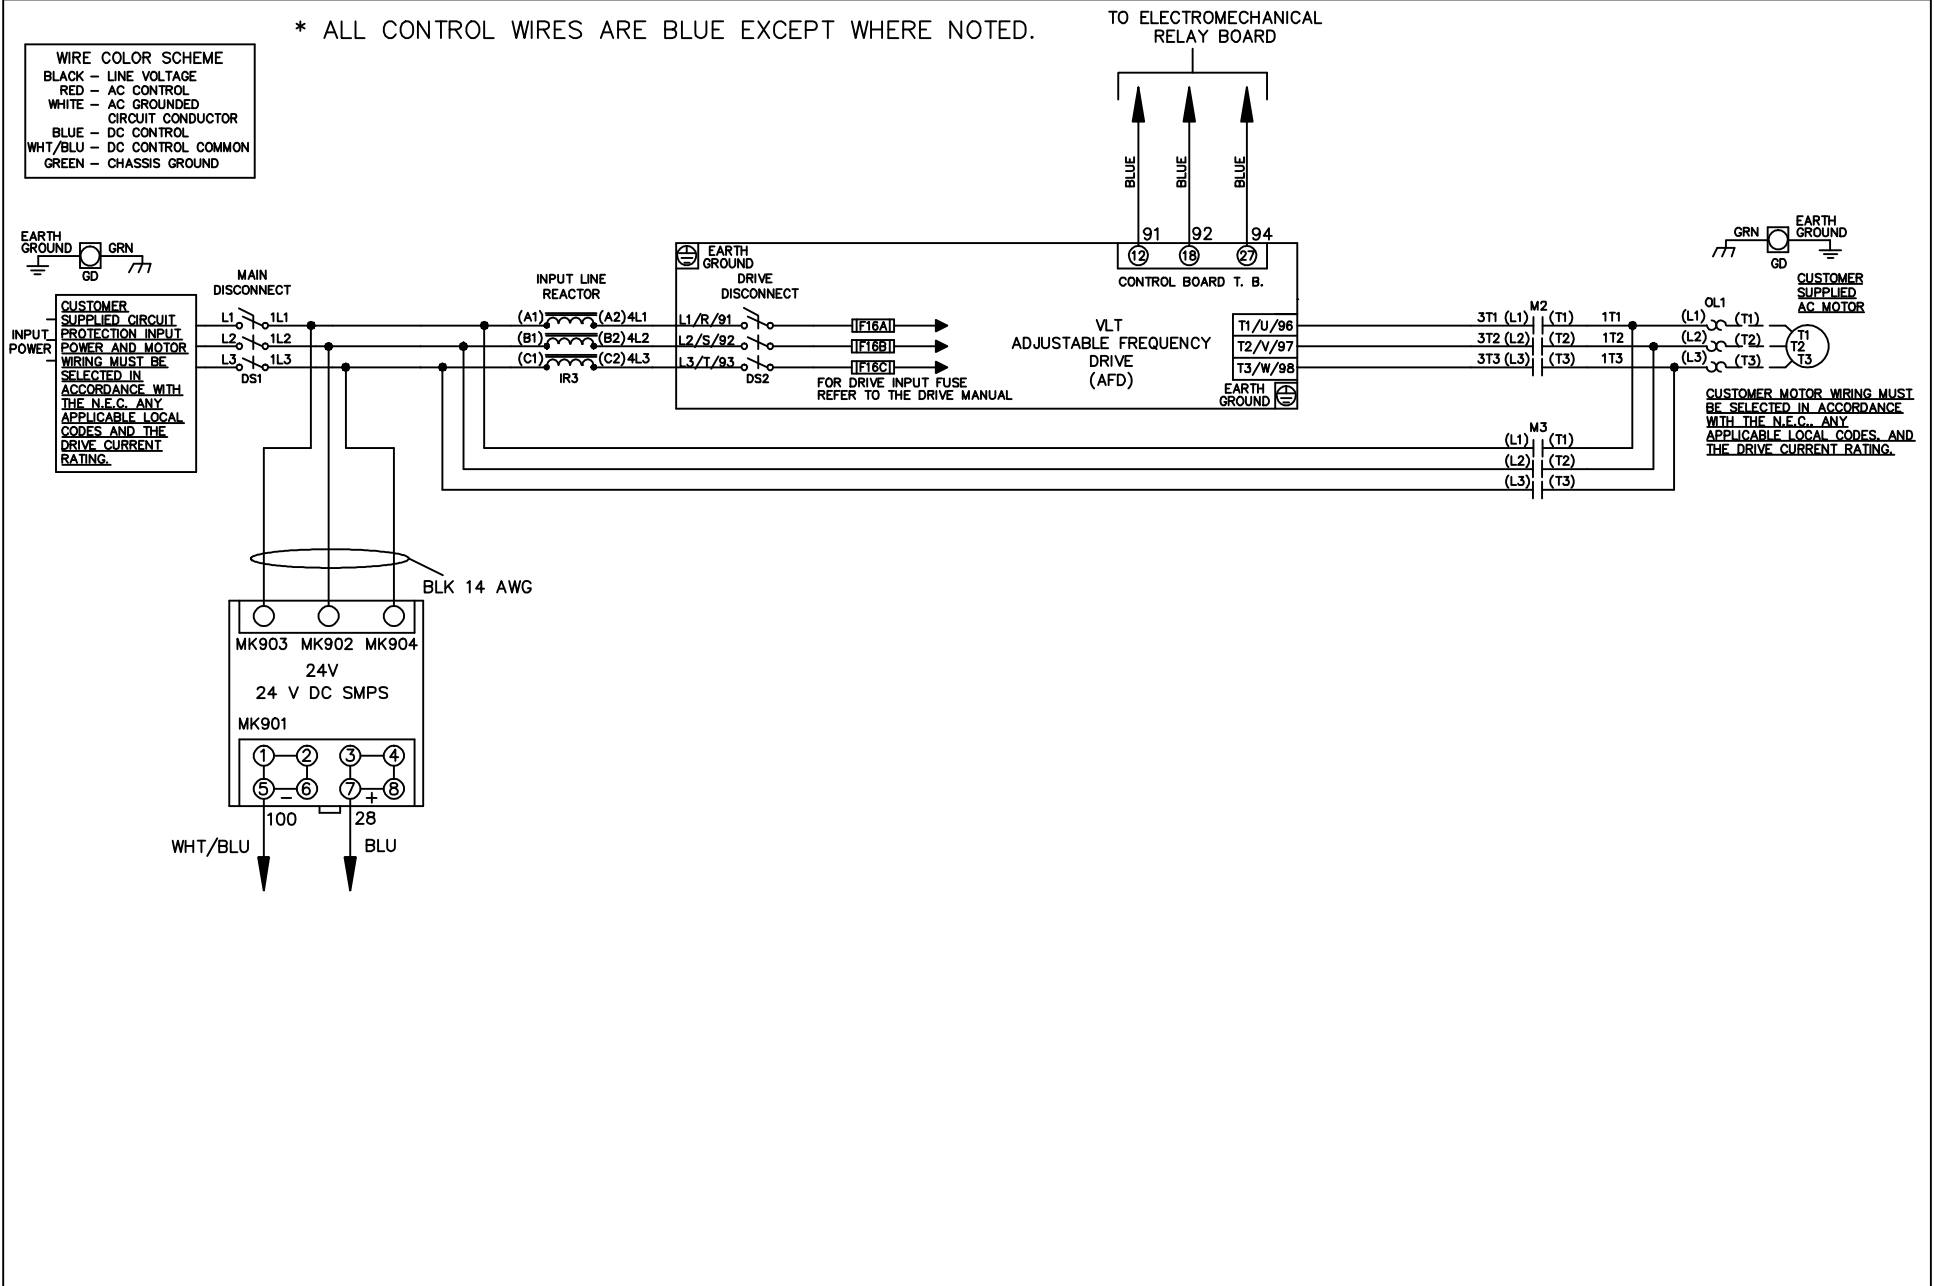

\* ALL CONTROL WIRES ARE BLUE EXCEPT WHERE NOTED.

WIRE COLOR SCHEME	
BLACK	- LINE VOLTAGE
RED	- AC CONTROL
WHITE	- AC GROUNDED CIRCUIT CONDUCTOR
BLUE	- DC CONTROL
WHT/BLU	- DC CONTROL COMMON
GREEN	- CHASSIS GROUND

			-NOTICE-		DRN JNW		NAME 208-600VOLT, 2C, MAIN & DRIVE DISC			THE TRANE COMPANY A DIVISION OF AMERICAN STANDARD INC.		
			THIS DRAWING IS PROPRIETARY AND SHALL NOT BE COPIED OR ITS CONTENTS DISCLOSED TO OUTSIDE PARTIES WITHOUT THE WRITTEN CONSENT OF THE TRANE COMPANY		2/14/07		, DRIVE FUSE, EMB1, FRAME B2-C1					
A	SP08061	10/08			APR		, REACTOR, SINGLE MTR		MODEL	PAGE 1 OF 2	SIZE A	DWG NO. 174U9853
REV	ECN	DATE										