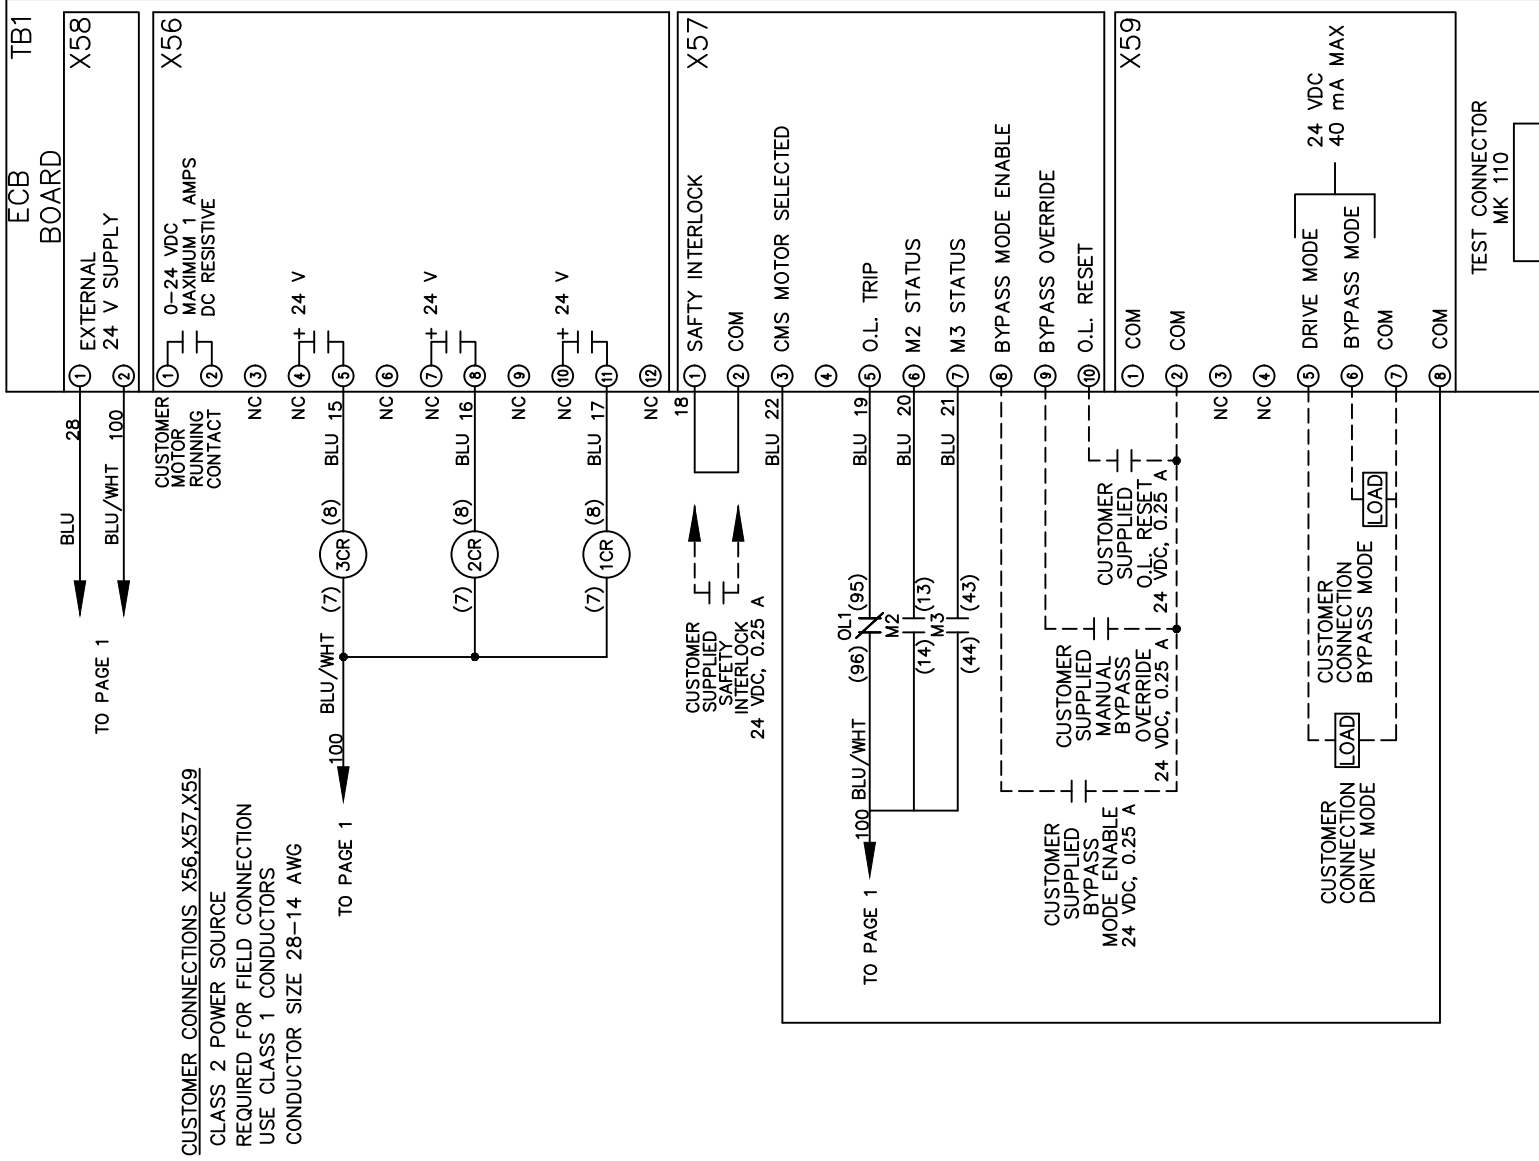

WIRE COLOR SCHEME  
 BLACK - LINE VOLTAGE  
 RED - AC CONTROL  
 WHITE - AC GROUNDED  
 CIRCUIT CONDUCTOR  
 BLUE - DC CONTROL  
 BLU/WHT - DC CONTROL COMMON  
 GREEN - CHASSIS GROUND

			-NOTICE-	DRN JNW 3/2/11	NAME DWG,P5, ECB,NFD, 208V	THE TRANE COMPANY A DIVISION OF AMERICAN STANDARD INC.		
002	LP11061	9/19/11	THIS DRAWING IS PROPRIETARY AND SHALL NOT BE COPIED OR ITS CONTENTS DISCLOSED TO OUTSIDE PARTIES WITHOUT THE WRITTEN CONSENT OF THE TRANE COMPANY	APR	MODEL	PAGE 1 OF 2	SIZE A	DWG NO. 177R0296
REV	ECN	DATE						

NAME DWG, P5,  
 ECB, NFD,  
 208V  
 MODEL

**THE TRANE COMPANY**  
 A DIVISION OF  
 AMERICAN STANDARD INC.

PAGE 2 OF 2    SIZE A    DWG NO. 177R0296