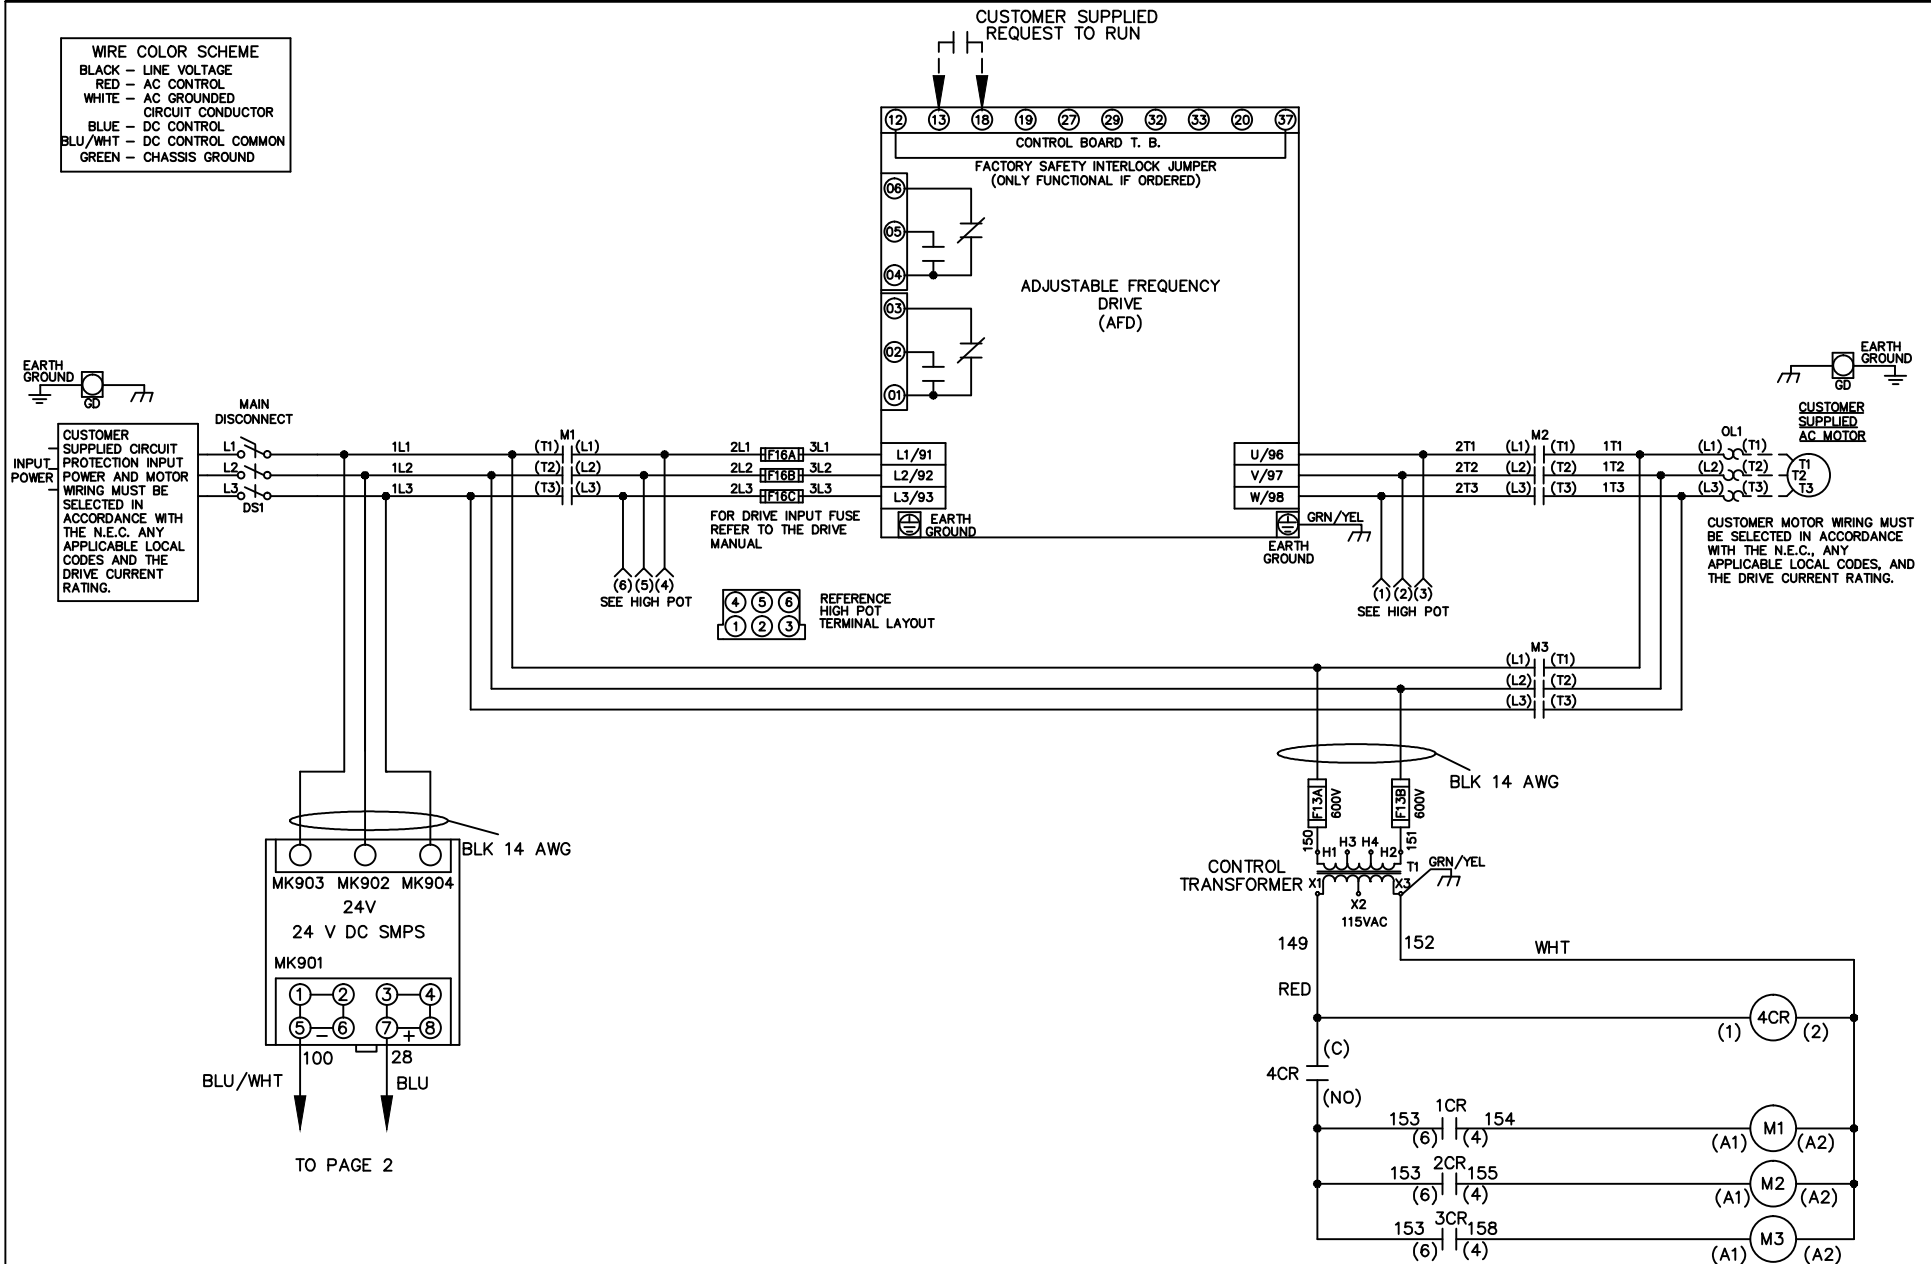

WIRE COLOR SCHEME  
 BLACK - LINE VOLTAGE  
 RED - AC CONTROL  
 WHITE - AC GROUNDED  
 CIRCUIT CONDUCTOR  
 BLUE - DC CONTROL  
 BLU/WHT - DC CONTROL COMMON  
 GREEN - CHASSIS GROUND

			-NOTICE-	DRN JNW 3/2/11	NAME DWG,P5, ECB,NFD, 208V	THE TRANE COMPANY A DIVISION OF AMERICAN STANDARD INC.		
002	LP11061	9/19/11	THIS DRAWING IS PROPRIETARY AND SHALL NOT BE COPIED OR ITS CONTENTS DISCLOSED TO OUTSIDE PARTIES WITHOUT THE WRITTEN CONSENT OF THE TRANE COMPANY	APR	MODEL	PAGE 1 OF 2	SIZE A	DWG NO. 177R0296
REV	ECN	DATE						

NAME DWG, P5,  
 ECB, NFD,  
 208V  
 MODEL

**THE TRANE COMPANY**  
 A DIVISION OF  
 AMERICAN STANDARD INC.

PAGE 2 OF 2    SIZE A    DWG NO. 177R0296