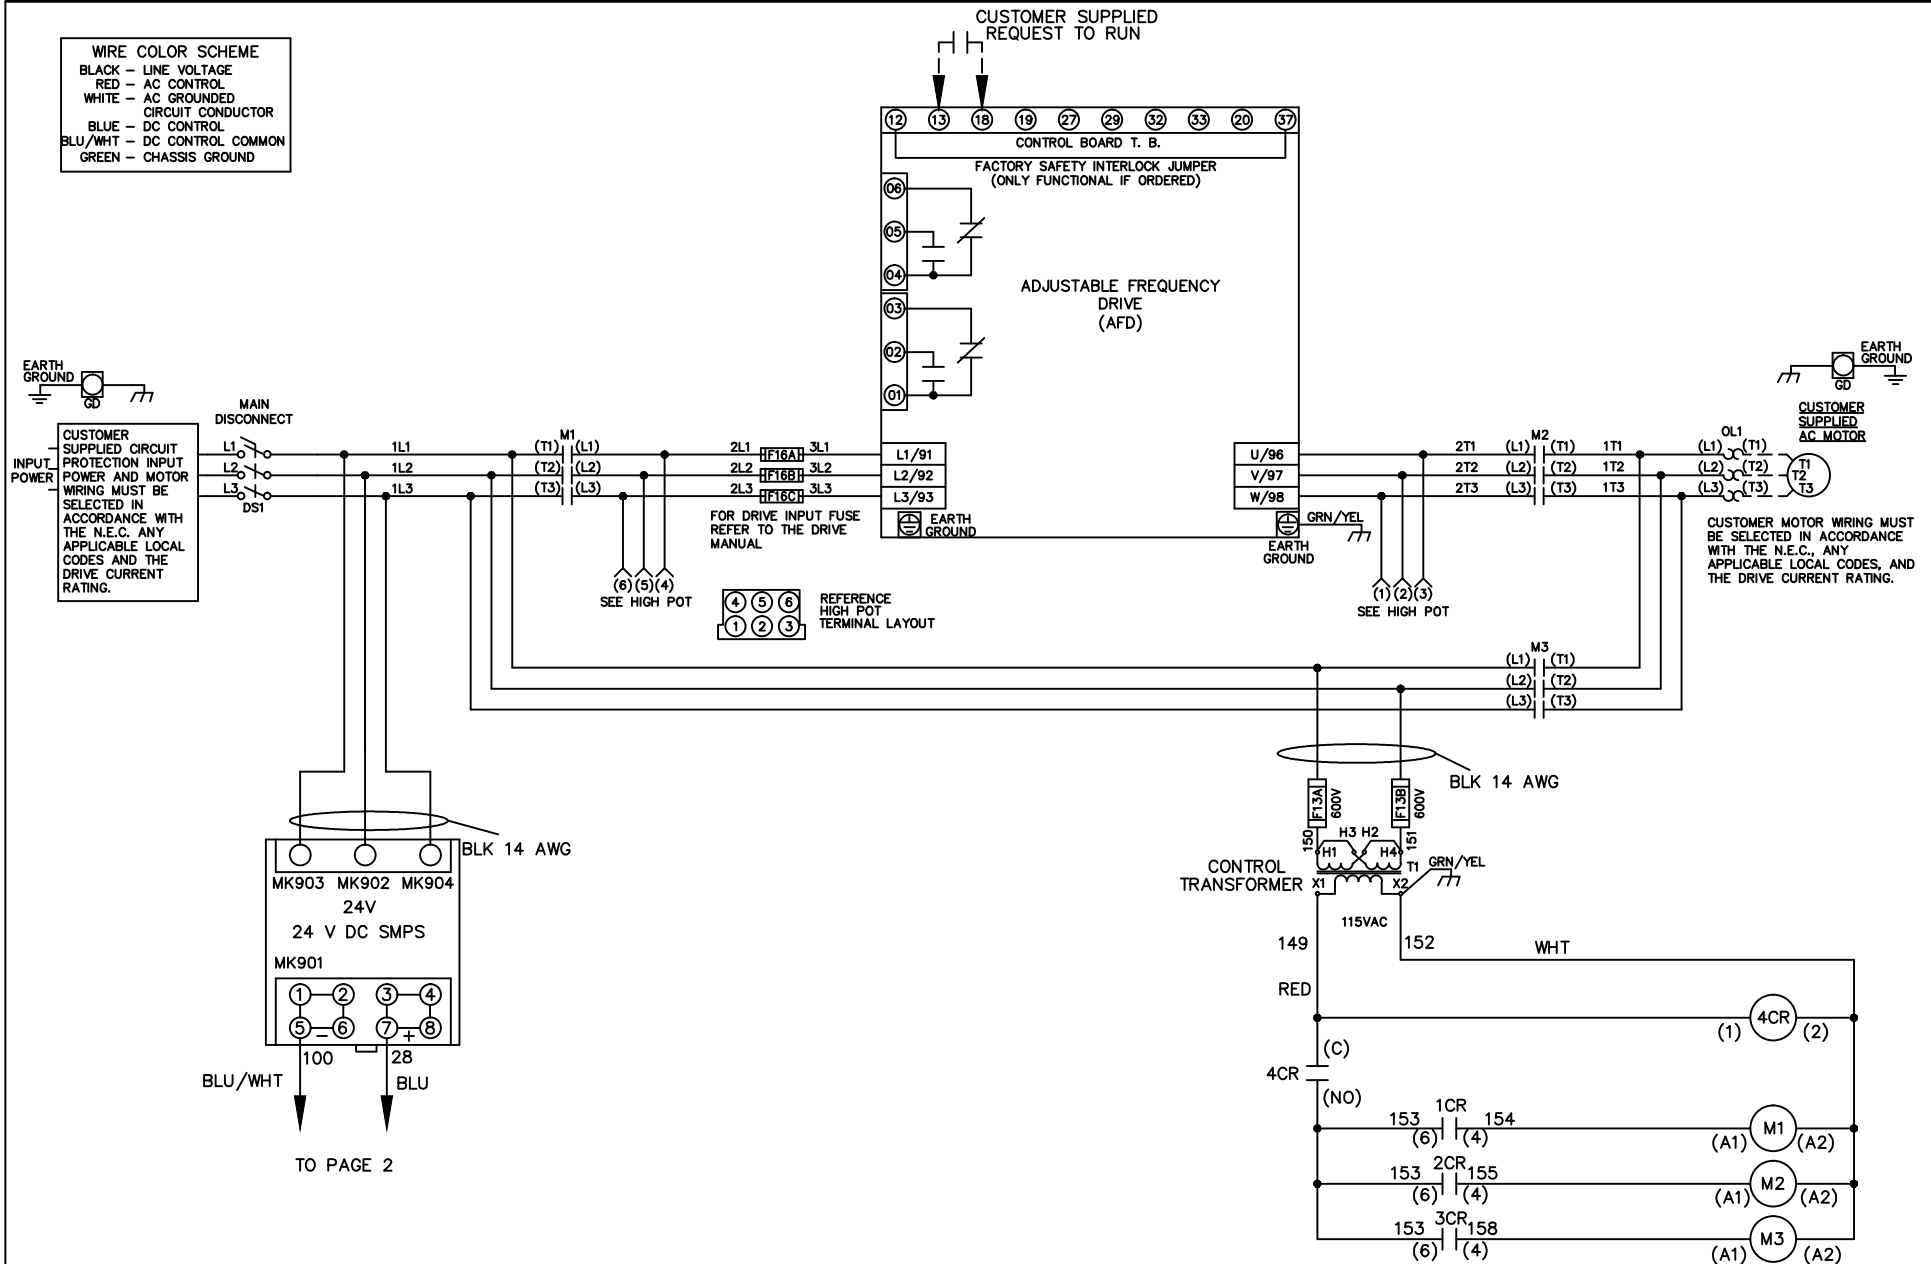

WIRE COLOR SCHEME
 BLACK - LINE VOLTAGE
 RED - AC CONTROL
 WHITE - AC GROUNDED
 CIRCUIT CONDUCTOR
 BLUE - DC CONTROL
 BLU/WHT - DC CONTROL COMMON
 GREEN - CHASSIS GROUND

-NOTICE-

THIS DRAWING IS PROPRIETARY AND SHALL NOT BE COPIED OR ITS CONTENTS DISCLOSED TO OUTSIDE PARTIES WITHOUT THE WRITTEN CONSENT OF THE TRANE COMPANY

177R0297

002	LP11061	9/19/11
REV	ECN	DATE

002	LP11061	9/19/11
REV	ECN	DATE

-NOTICE-

THIS DRAWING IS PROPRIETARY AND SHALL NOT BE COPIED OR ITS CONTENTS DISCLOSED TO OUTSIDE PARTIES WITHOUT THE WRITTEN CONSENT OF THE TRANE COMPANY