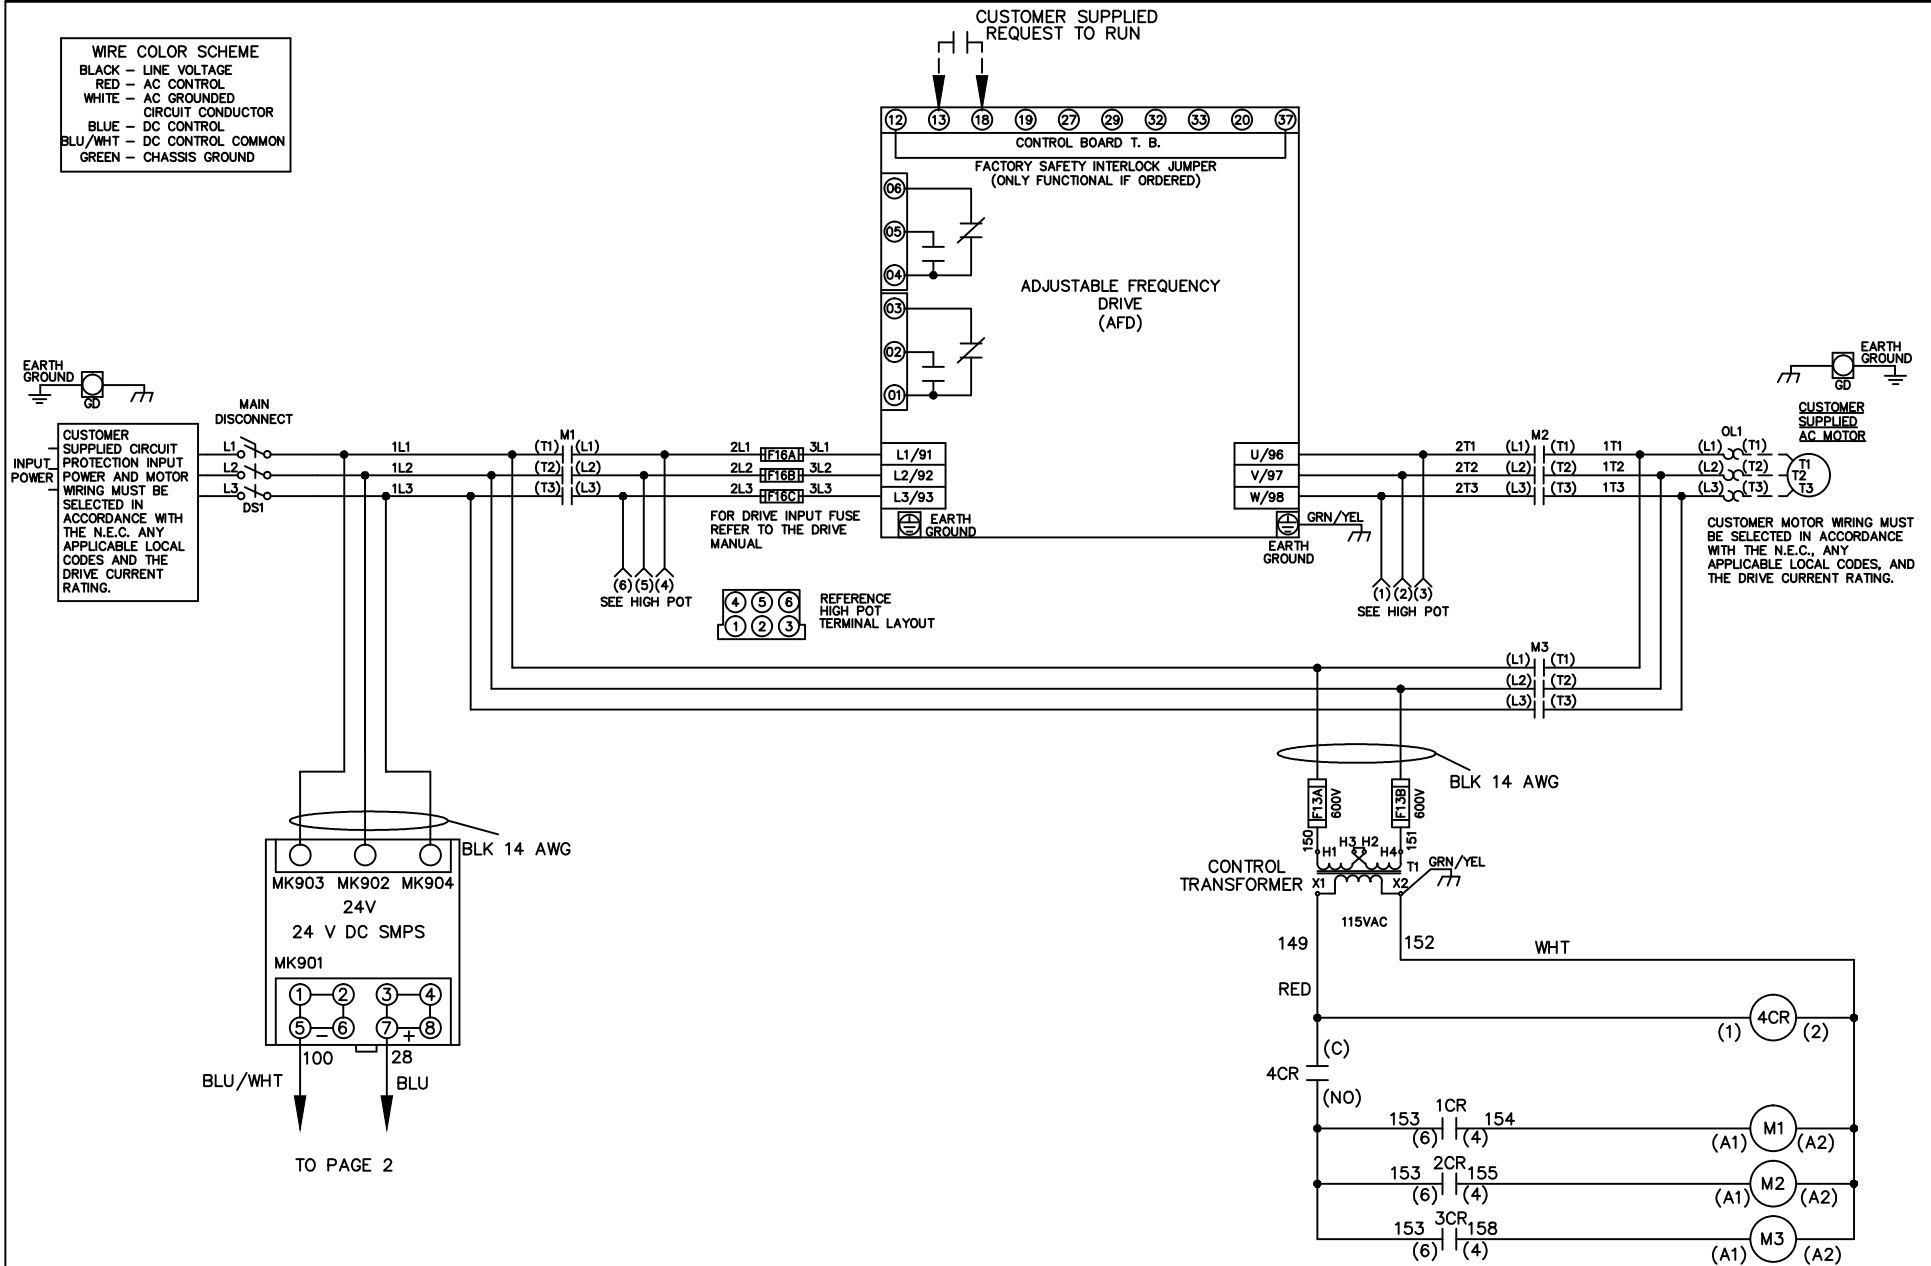

WIRE COLOR SCHEME
 BLACK - LINE VOLTAGE
 RED - AC CONTROL
 WHITE - AC GROUNDED
 CIRCUIT CONDUCTOR
 BLUE - DC CONTROL
 BLU/WHT - DC CONTROL COMMON
 GREEN - CHASSIS GROUND

TO PAGE 2

-NOTICE-

THIS DRAWING IS PROPRIETARY AND SHALL NOT BE COPIED OR ITS CONTENTS DISCLOSED TO OUTSIDE PARTIES WITHOUT THE WRITTEN CONSENT OF THE TRANE COMPANY

DWG NO.

177R0298

002	LP11061	9/22/11
REV	ECN	DATE

-NOTICE-
 THIS DRAWING IS PROPRIETARY AND SHALL NOT
 BE COPIED OR ITS CONTENTS DISCLOSED TO
 OUTSIDE PARTIES WITHOUT THE WRITTEN
 CONSENT OF THE TRANE COMPANY