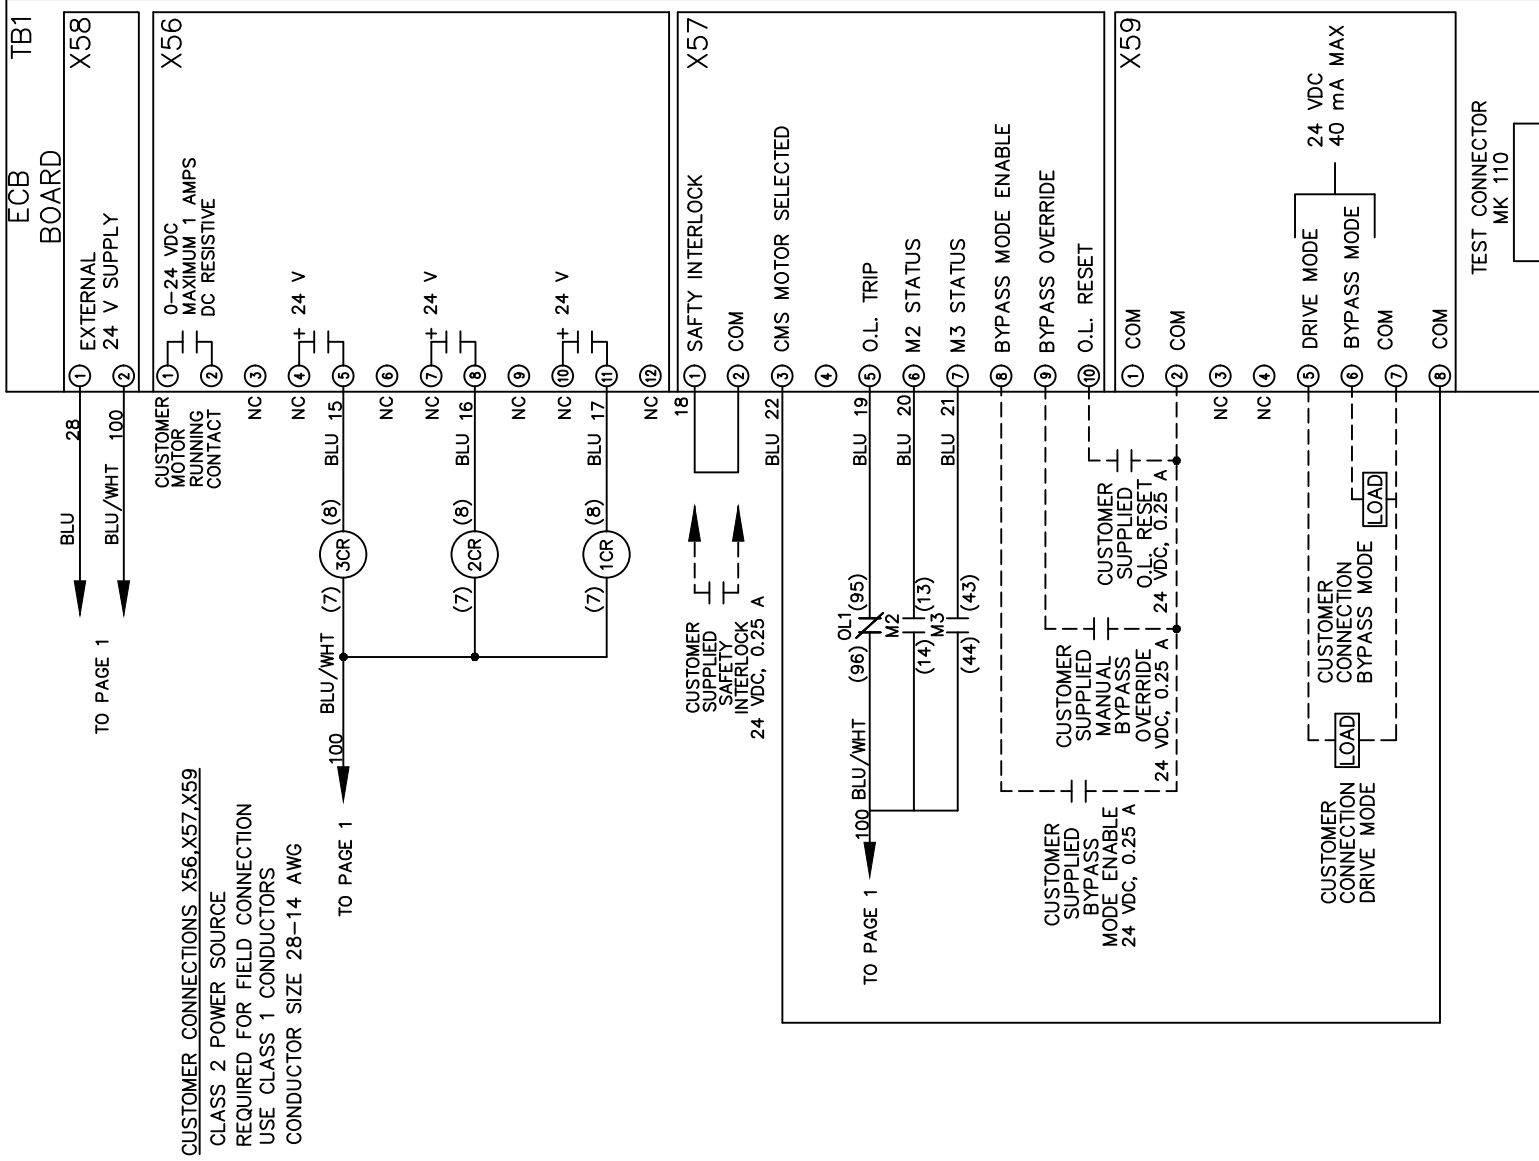

WIRE COLOR SCHEME
 BLACK - LINE VOLTAGE
 RED - AC CONTROL
 WHITE - AC GROUNDED
 CIRCUIT CONDUCTOR
 BLUE - DC CONTROL
 BLU/WHT - DC CONTROL COMMON
 GREEN - CHASSIS GROUND

TO PAGE 2

			-NOTICE-		DRN JNW 3/2/11		NAME DWG,P5, ECB,NFD, 600V		THE TRANE COMPANY A DIVISION OF AMERICAN STANDARD INC.	
002	LP11061	9/22/11	THIS DRAWING IS PROPRIETARY AND SHALL NOT BE COPIED OR ITS CONTENTS DISCLOSED TO OUTSIDE PARTIES WITHOUT THE WRITTEN CONSENT OF THE TRANE COMPANY			APR	MODEL	PAGE 1 OF 2	SIZE A	DWG NO. 177R0299
REV	ECN	DATE								

NAME DWG, P5,
 ECB, NFD,
 600V
 MODEL

THE TRANE COMPANY
 A DIVISION OF
 AMERICAN STANDARD INC.

PAGE 2 OF 2 SIZE A DWG No. 177R0299