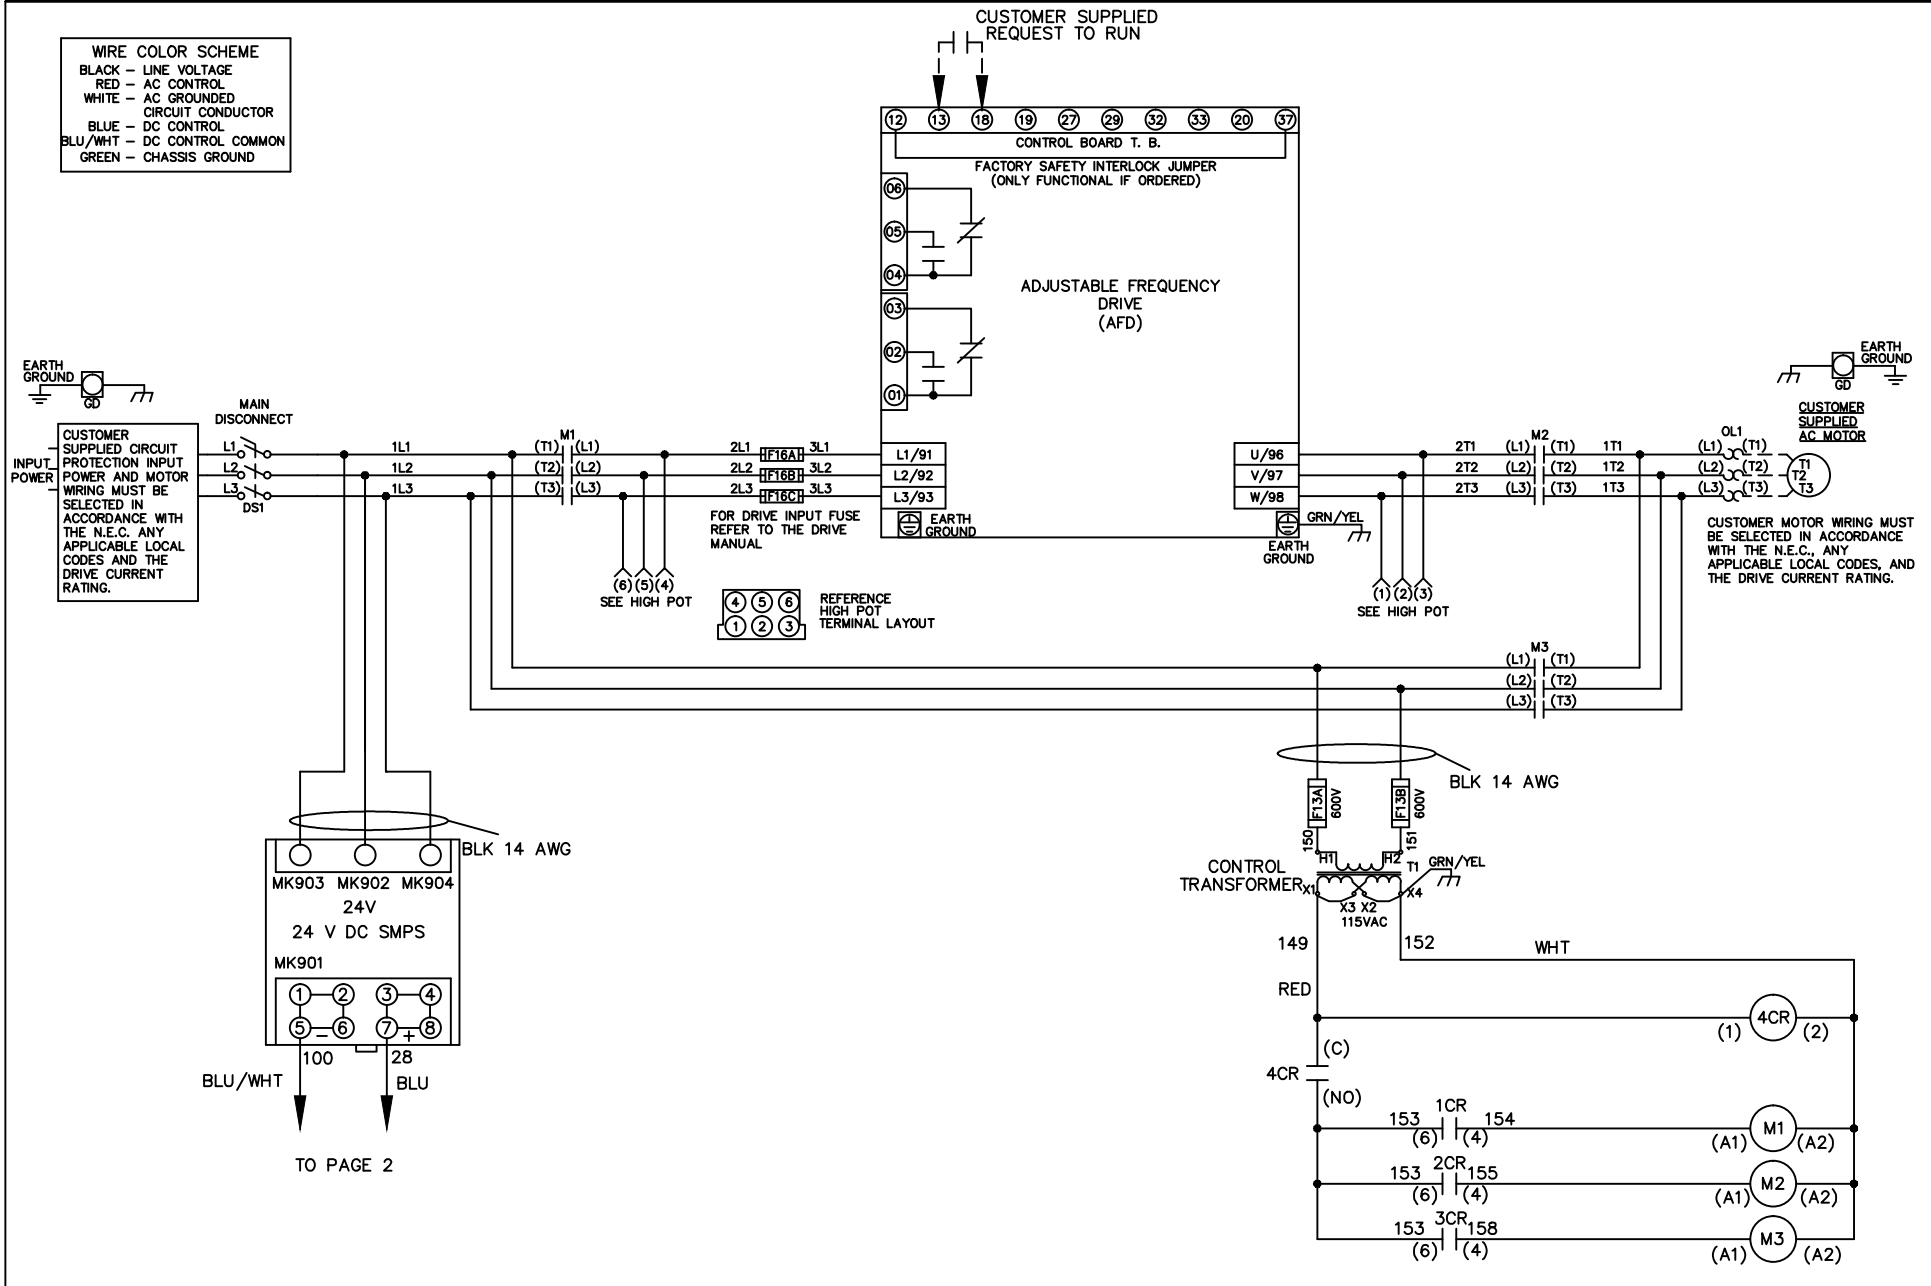

WIRE COLOR SCHEME
 BLACK - LINE VOLTAGE
 RED - AC CONTROL
 WHITE - AC GROUNDED
 CIRCUIT CONDUCTOR
 BLUE - DC CONTROL
 BLU/WHT - DC CONTROL COMMON
 GREEN - CHASSIS GROUND

TO PAGE 2

			-NOTICE-		DRN JNW 3/2/11		NAME DWG,P5, ECB,NFD, 600V		THE TRANE COMPANY A DIVISION OF AMERICAN STANDARD INC.	
002	LP11061	9/22/11	THIS DRAWING IS PROPRIETARY AND SHALL NOT BE COPIED OR ITS CONTENTS DISCLOSED TO OUTSIDE PARTIES WITHOUT THE WRITTEN CONSENT OF THE TRANE COMPANY			APR	MODEL	PAGE 1 OF 2	SIZE A	DWG NO. 177R0299
REV	ECN	DATE								

NAME DWG, P5,
 ECB, NFD,
 600V
 MODEL

THE TRANE COMPANY
 A DIVISION OF
 AMERICAN STANDARD INC.

PAGE 2 OF 2 SIZE A DWG No. 177R0299