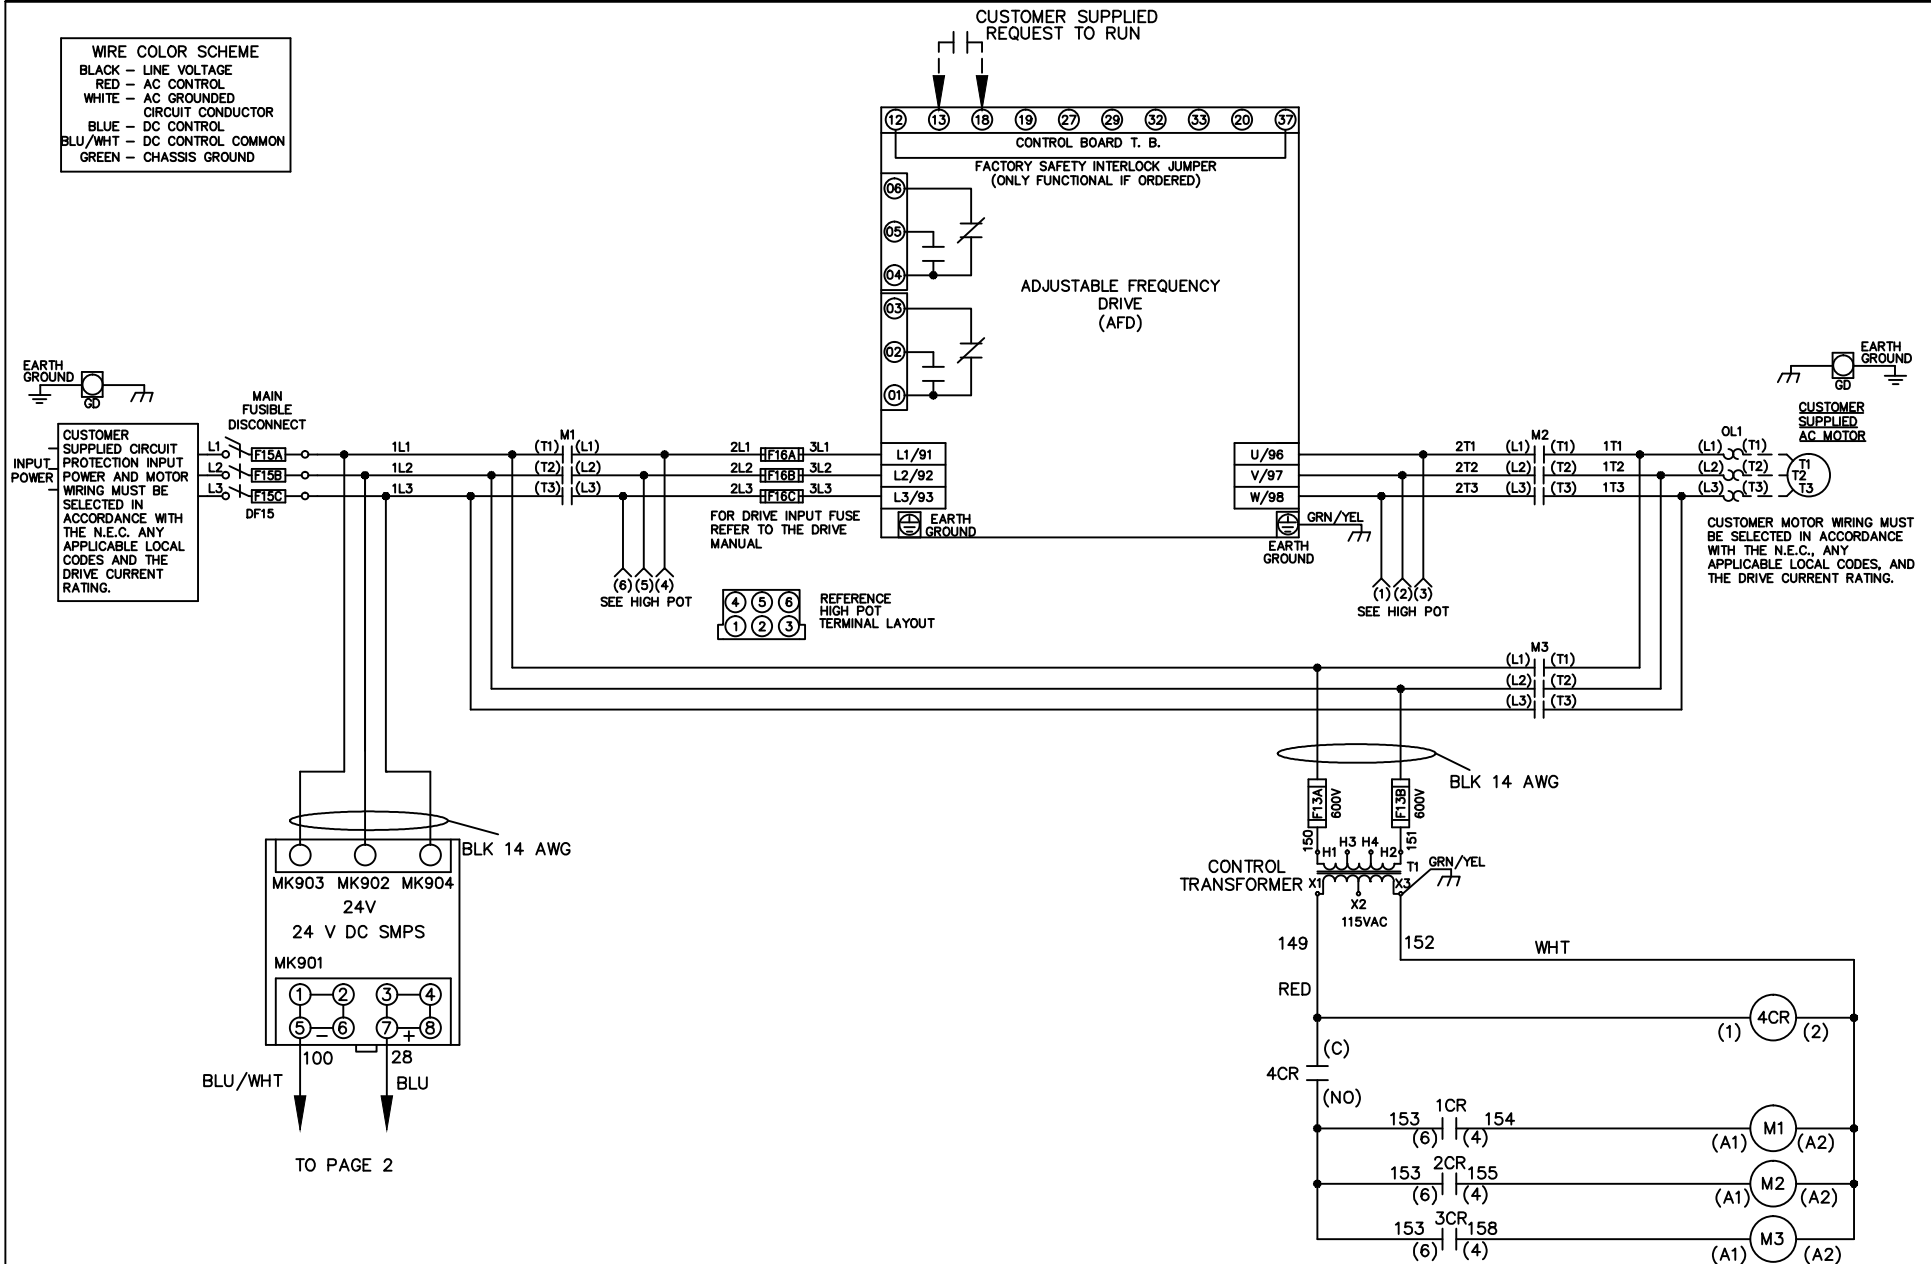

WIRE COLOR SCHEME
 BLACK - LINE VOLTAGE
 RED - AC CONTROL
 WHITE - AC GROUNDED
 WHITE - AC GROUNDED
 CIRCUIT CONDUCTOR
 BLUE - DC CONTROL
 BLU/WHT - DC CONTROL COMMON
 GREEN - CHASSIS GROUND

TO PAGE 2

-NOTICE-

002	LP11061	9/22/11
REV	ECN	DATE

PAGE 1 OF 2

SIZE A

DWG NO.

177R0300