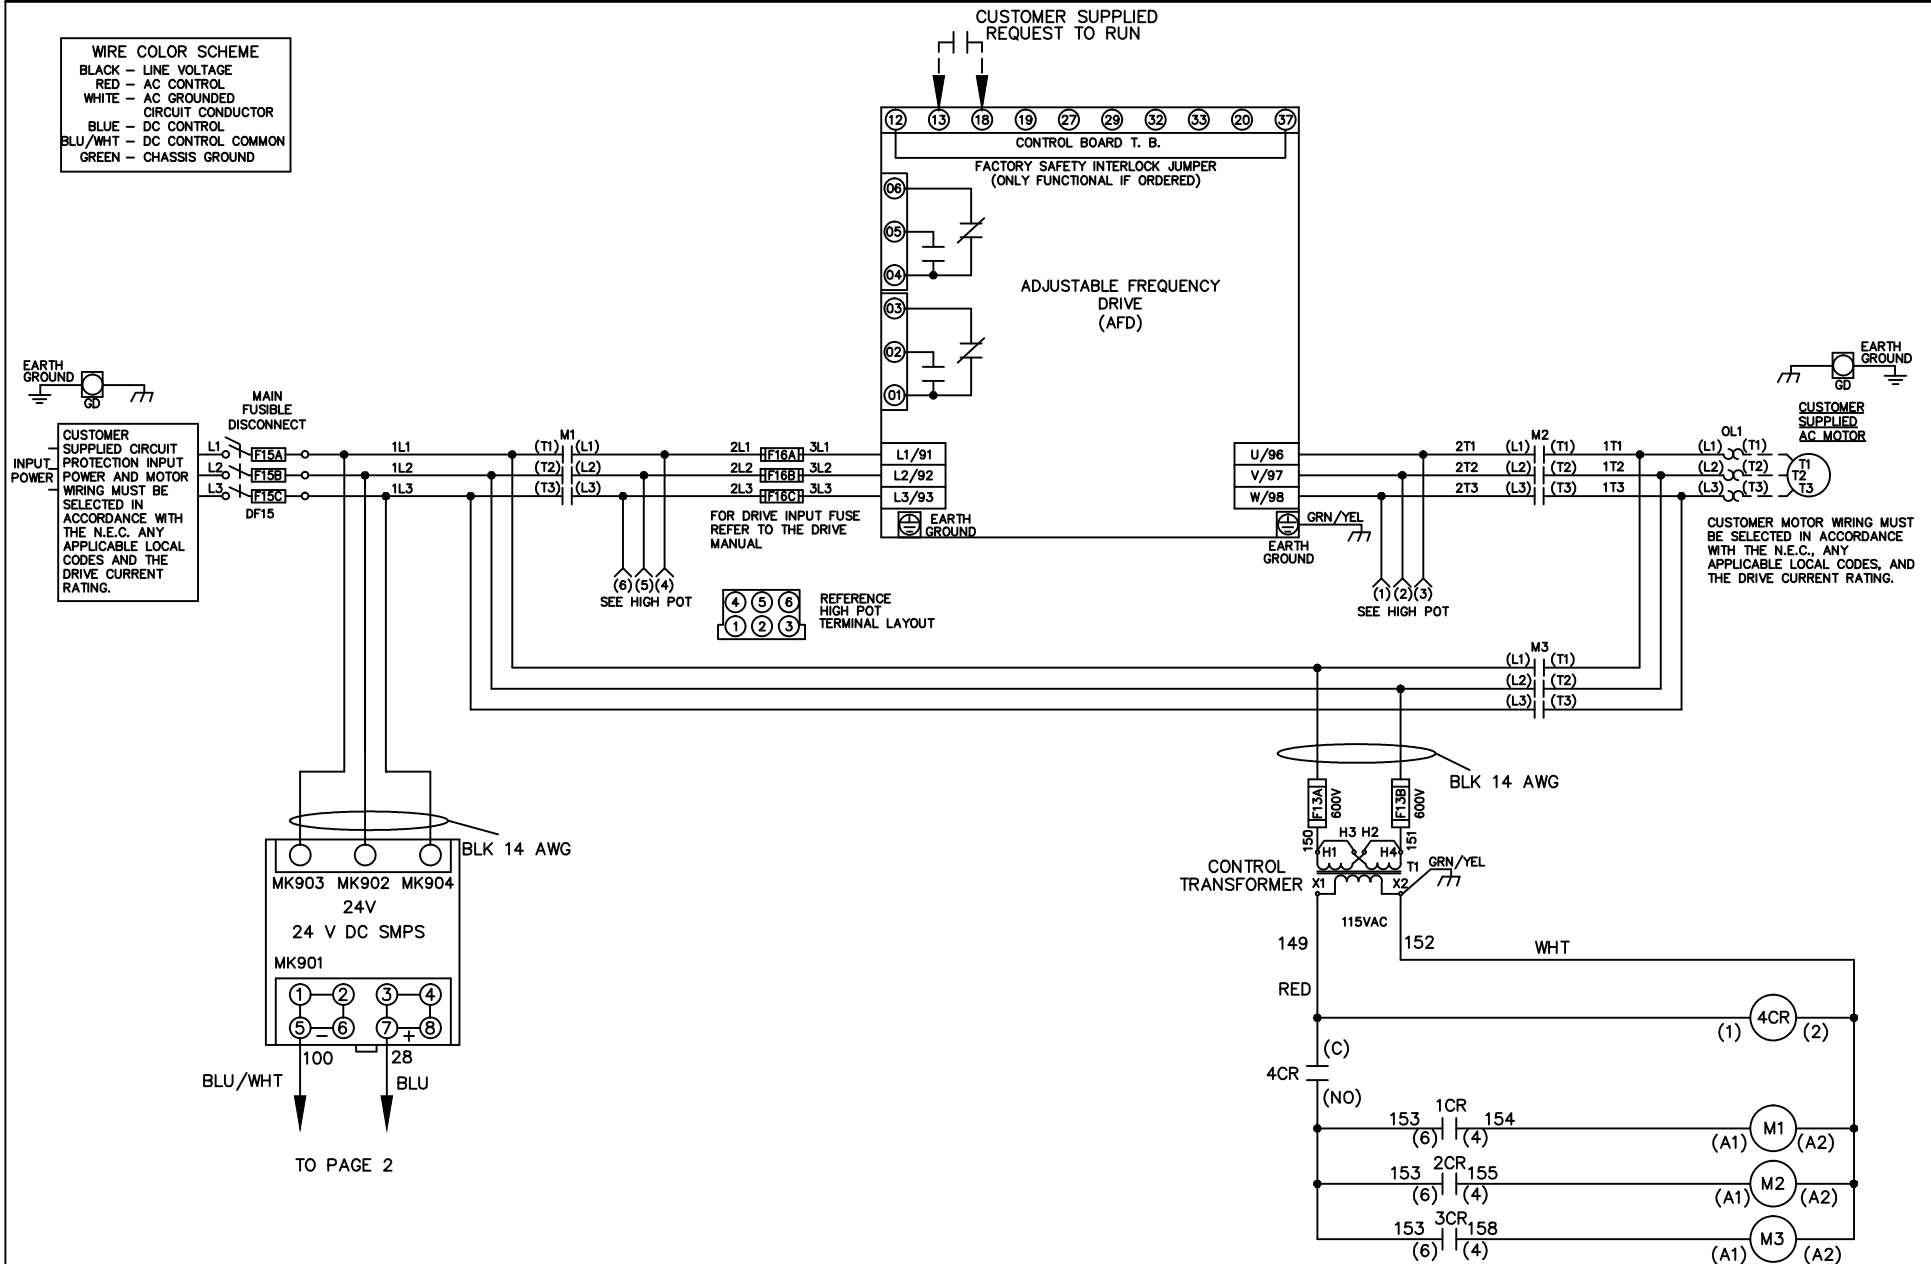

WIRE COLOR SCHEME  
 BLACK - LINE VOLTAGE  
 RED - AC CONTROL  
 WHITE - AC GROUNDED  
 CIRCUIT CONDUCTOR  
 BLUE - DC CONTROL  
 BLU/WHT - DC CONTROL COMMON  
 GREEN - CHASSIS GROUND

-NOTICE-

THIS DRAWING IS PROPRIETARY AND SHALL NOT BE COPIED OR ITS CONTENTS DISCLOSED TO OUTSIDE PARTIES WITHOUT THE WRITTEN CONSENT OF THE TRANE COMPANY

DWG NO.

177R0301

002	LP11061	9/22/11
REV	ECN	DATE

-NOTICE-  
 THIS DRAWING IS PROPRIETARY AND SHALL NOT  
 BE COPIED OR ITS CONTENTS DISCLOSED TO  
 OUTSIDE PARTIES WITHOUT THE WRITTEN  
 CONSENT OF THE TRANE COMPANY