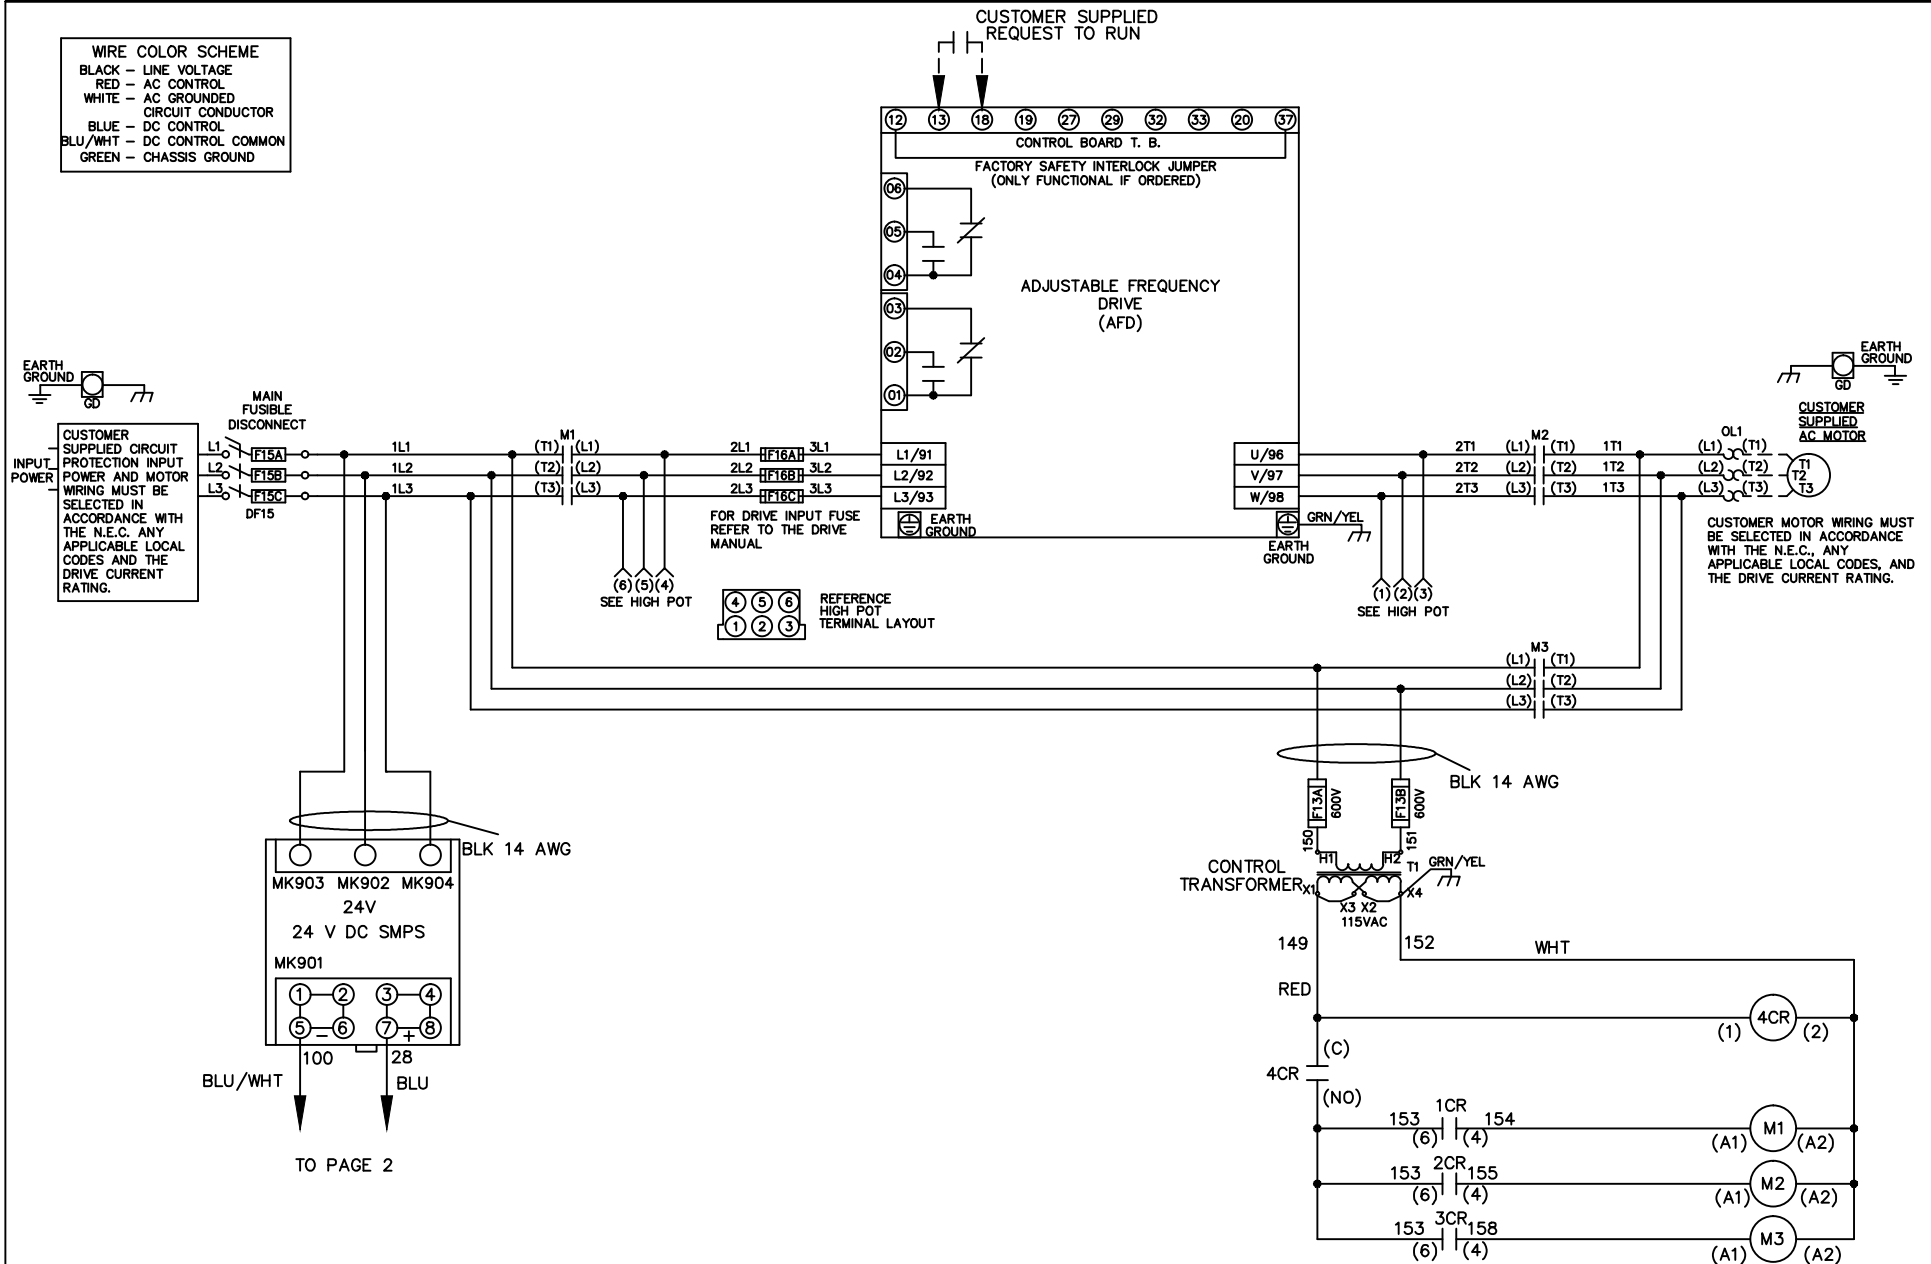

WIRE COLOR SCHEME  
 BLACK - LINE VOLTAGE  
 RED - AC CONTROL  
 WHITE - AC GROUNDED  
 CIRCUIT CONDUCTOR  
 BLUE - DC CONTROL  
 BLU/WHT - DC CONTROL COMMON  
 GREEN - CHASSIS GROUND

TO PAGE 2

-NOTICE-

APR

MODEL

PAGE 1 OF 2

SIZE A

DWG NO.

177R0303

002	LP11061	9/22/11
REV	ECN	DATE

002	LP11061	9/22/11
REV	ECN	DATE

MODEL

PAGE 2 OF 2

SIZE A

DWG No. 177R0303

**THE TRANE COMPANY**  
 A DIVISION OF  
 AMERICAN STANDARD INC.