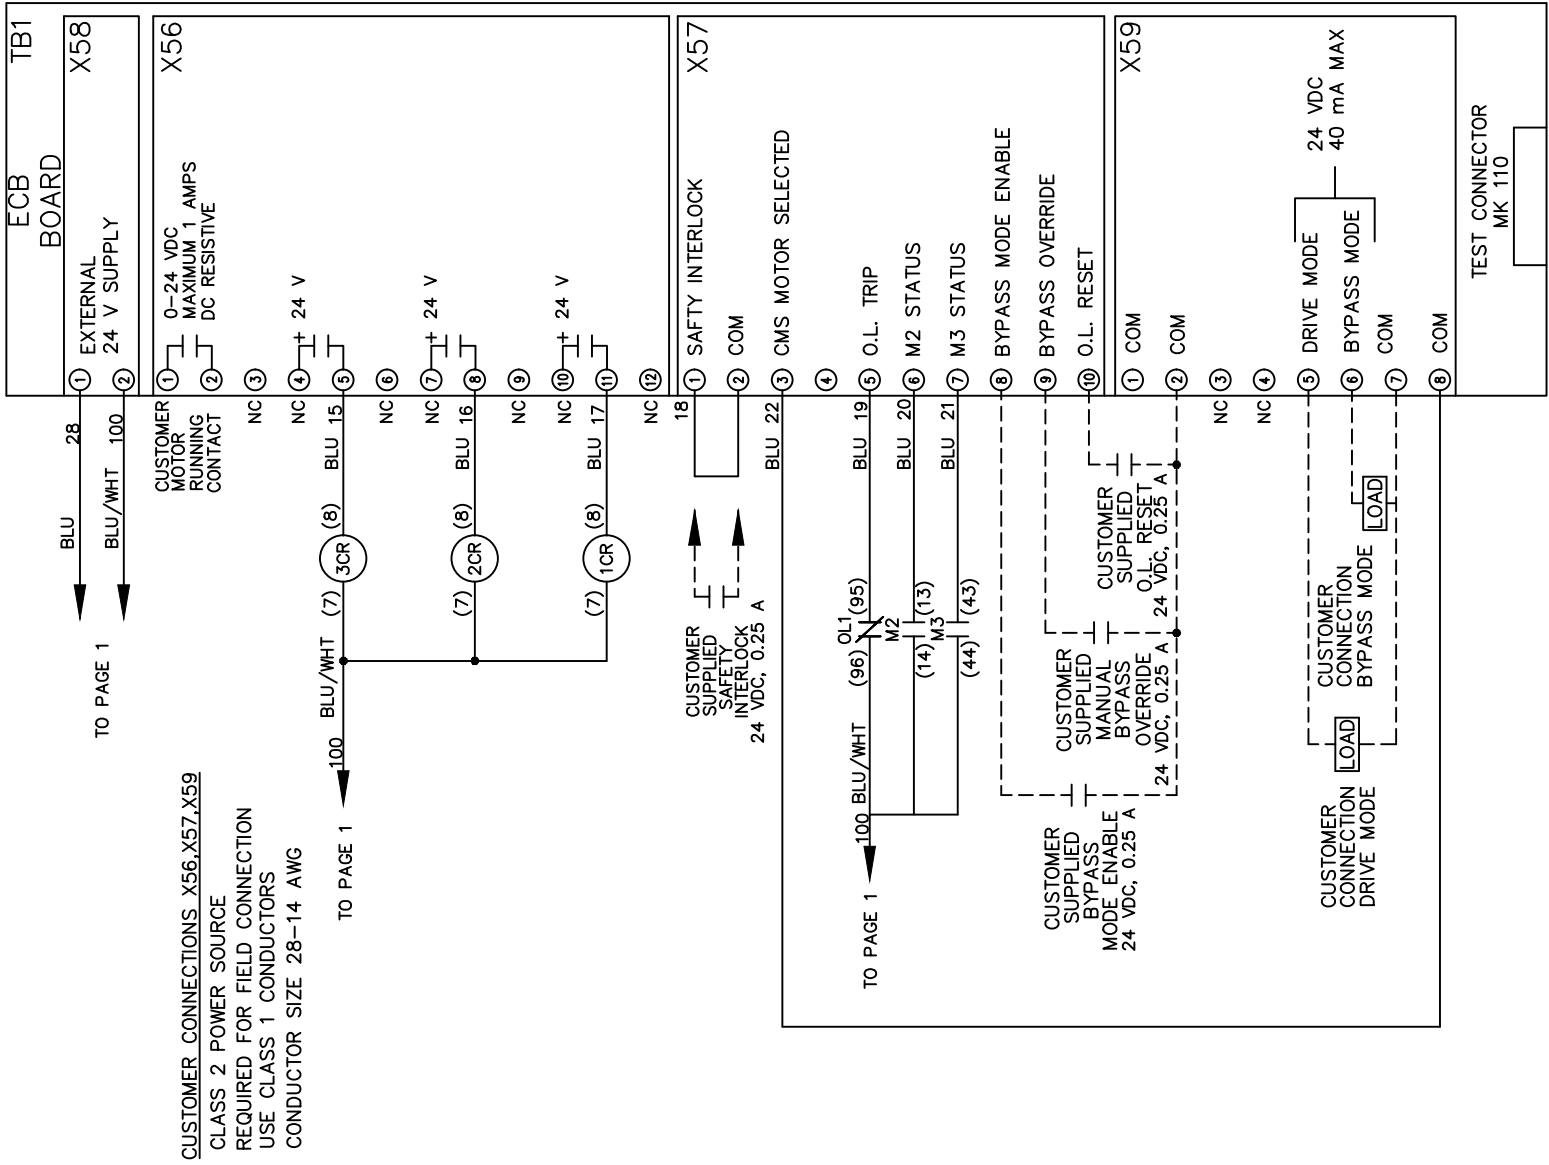

WIRE COLOR SCHEME  
 BLACK - LINE VOLTAGE  
 RED - AC CONTROL  
 WHITE - AC GROUNDED  
 CIRCUIT CONDUCTOR  
 BLUE - DC CONTROL  
 BLU/WHT - DC CONTROL COMMON  
 GREEN - CHASSIS GROUND

TO PAGE 2

-NOTICE-

APR

MODEL

PAGE 1 OF 2

SIZE A

DWG NO.

177R0303

002	LP11061	9/22/11
REV	ECN	DATE

002	LP11061	9/22/11
REV	ECN	DATE

MODEL

PAGE 2 OF 2

SIZE A

DWG No. 177R0303

**THE TRANE COMPANY**  
 A DIVISION OF  
 AMERICAN STANDARD INC.