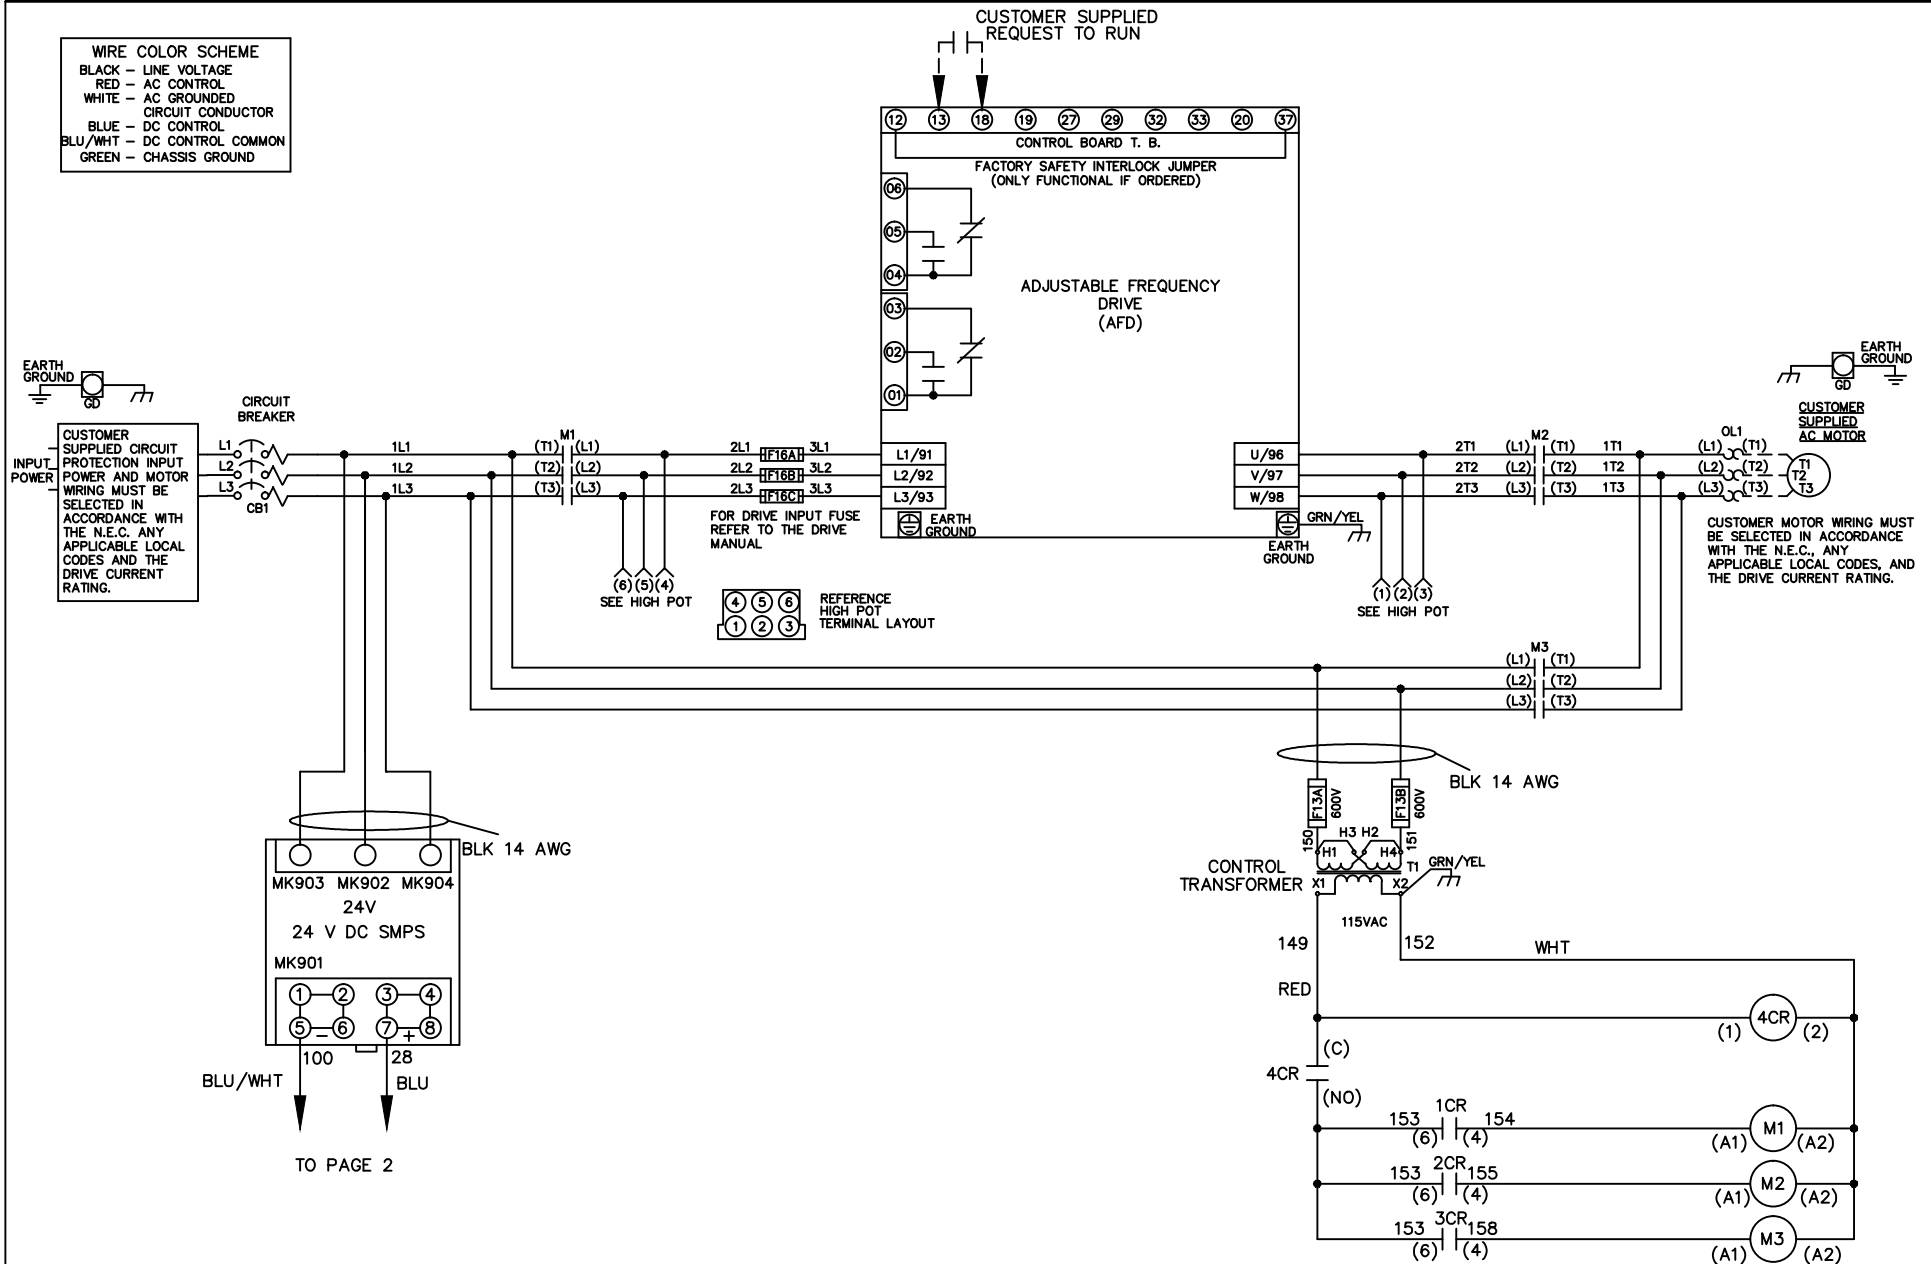

WIRE COLOR SCHEME
 BLACK - LINE VOLTAGE
 RED - AC CONTROL
 WHITE - AC GROUNDED
 WHITE - AC GROUNDED
 CIRCUIT CONDUCTOR
 BLUE - DC CONTROL
 BLU/WHT - DC CONTROL COMMON
 GREEN - CHASSIS GROUND

-NOTICE-

THIS DRAWING IS PROPRIETARY AND SHALL NOT BE COPIED OR ITS CONTENTS DISCLOSED TO OUTSIDE PARTIES WITHOUT THE WRITTEN CONSENT OF THE TRANE COMPANY

DWG NO.

177R0305

002	LP11061	9/22/11
REV	ECN	DATE

-NOTICE-
 THIS DRAWING IS PROPRIETARY AND SHALL NOT
 BE COPIED OR ITS CONTENTS DISCLOSED TO
 OUTSIDE PARTIES WITHOUT THE WRITTEN
 CONSENT OF THE TRANE COMPANY