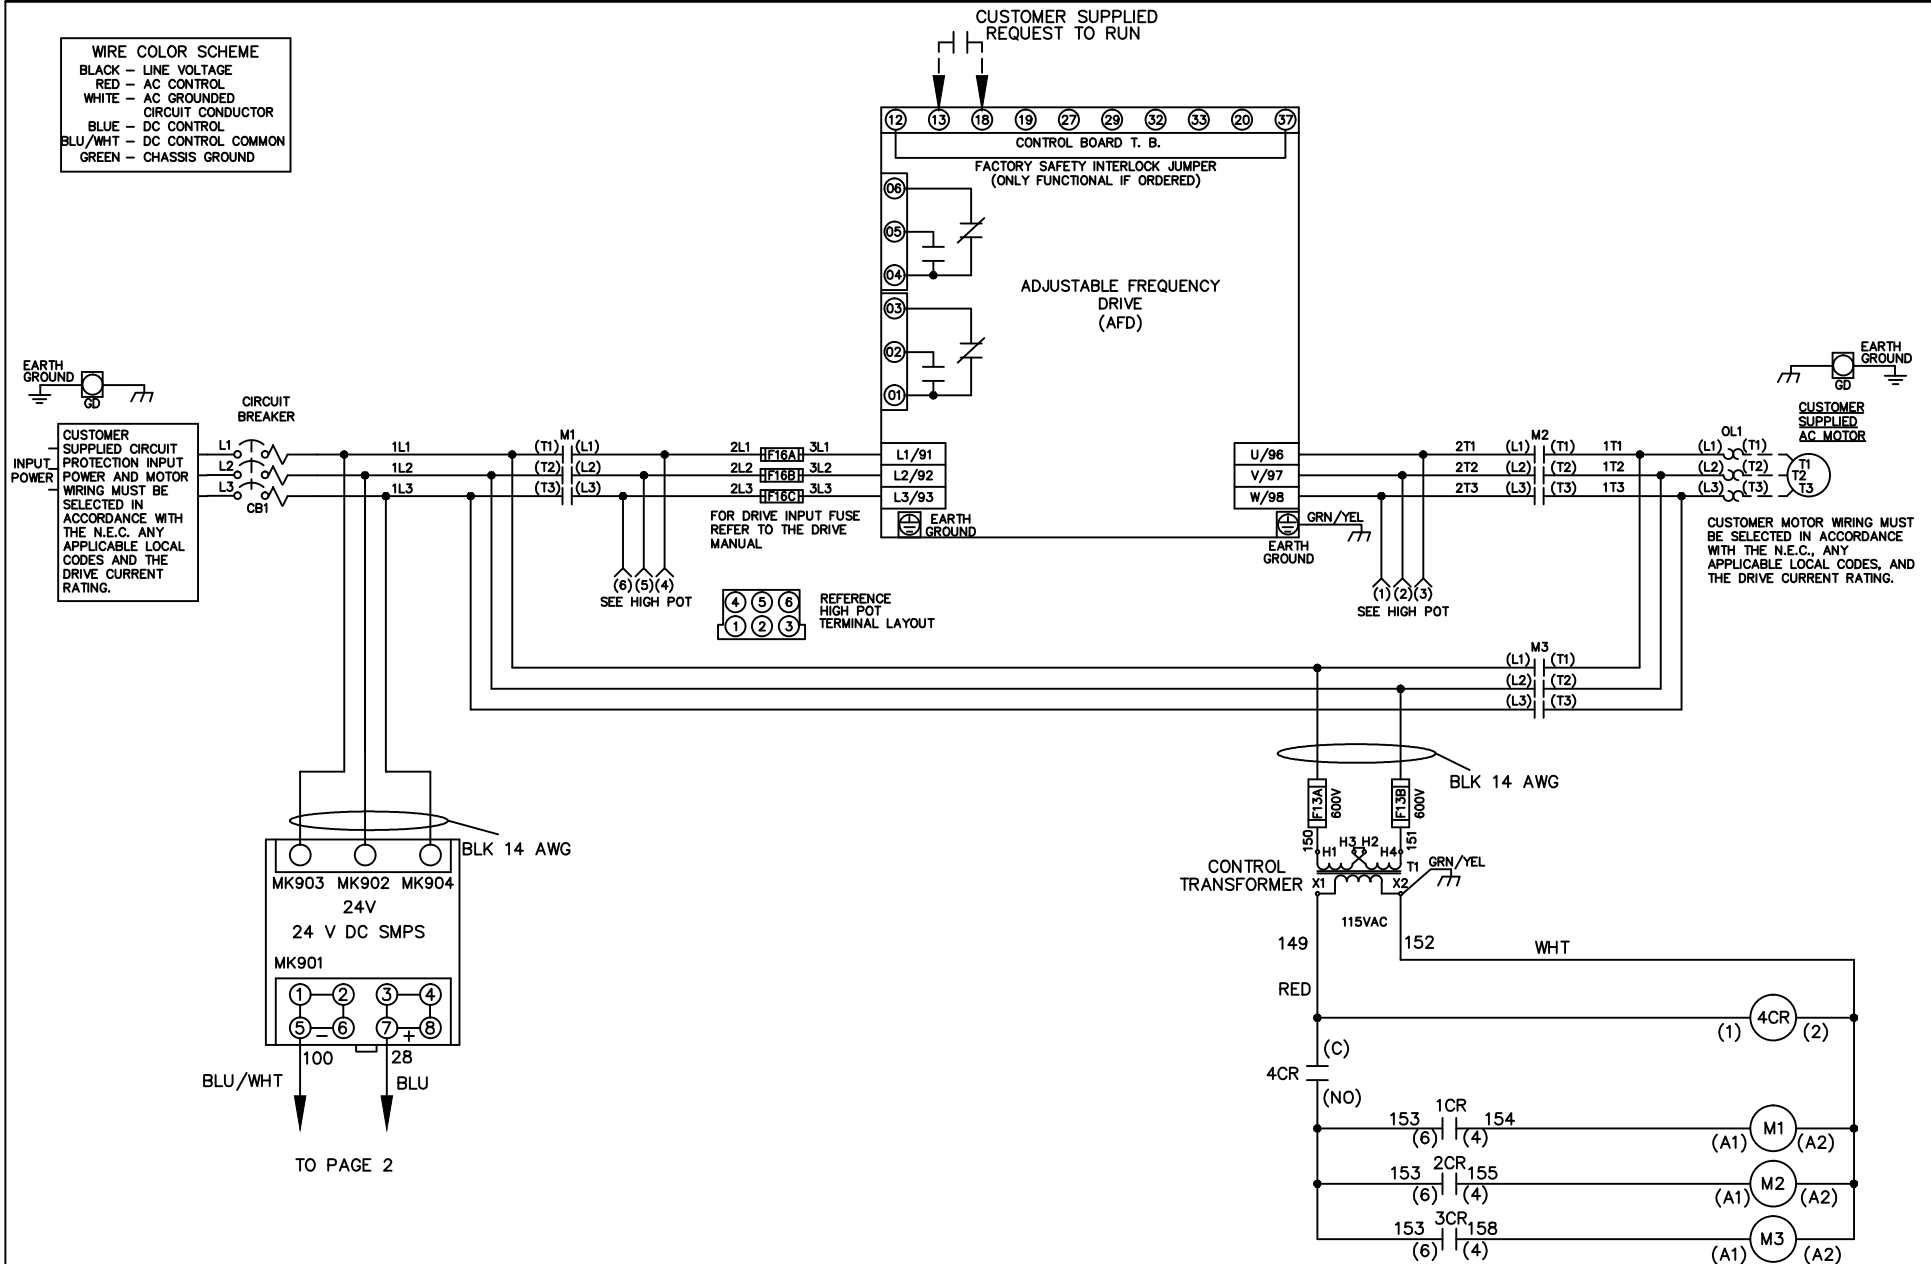

WIRE COLOR SCHEME  
 BLACK - LINE VOLTAGE  
 RED - AC CONTROL  
 WHITE - AC GROUNDED  
 WHITE - AC GROUNDED  
 CIRCUIT CONDUCTOR  
 BLUE - DC CONTROL  
 BLU/WHT - DC CONTROL COMMON  
 GREEN - CHASSIS GROUND

NAME DWG,P5,  
 ECB,CB,  
 460V

MODEL

PAGE 2 OF 2

SIZE A

DWG No. 177R0306

**THE TRANE COMPANY**  
 A DIVISION OF  
 AMERICAN STANDARD INC.