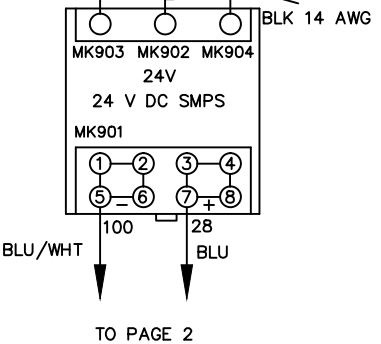

WIRE COLOR SCHEME  
 BLACK - LINE VOLTAGE  
 RED - AC CONTROL  
 WHITE - AC GROUNDED  
 WHITE - AC GROUNDED  
 CIRCUIT CONDUCTOR  
 BLUE - DC CONTROL  
 BLU/WHT - DC CONTROL COMMON  
 GREEN - CHASSIS GROUND