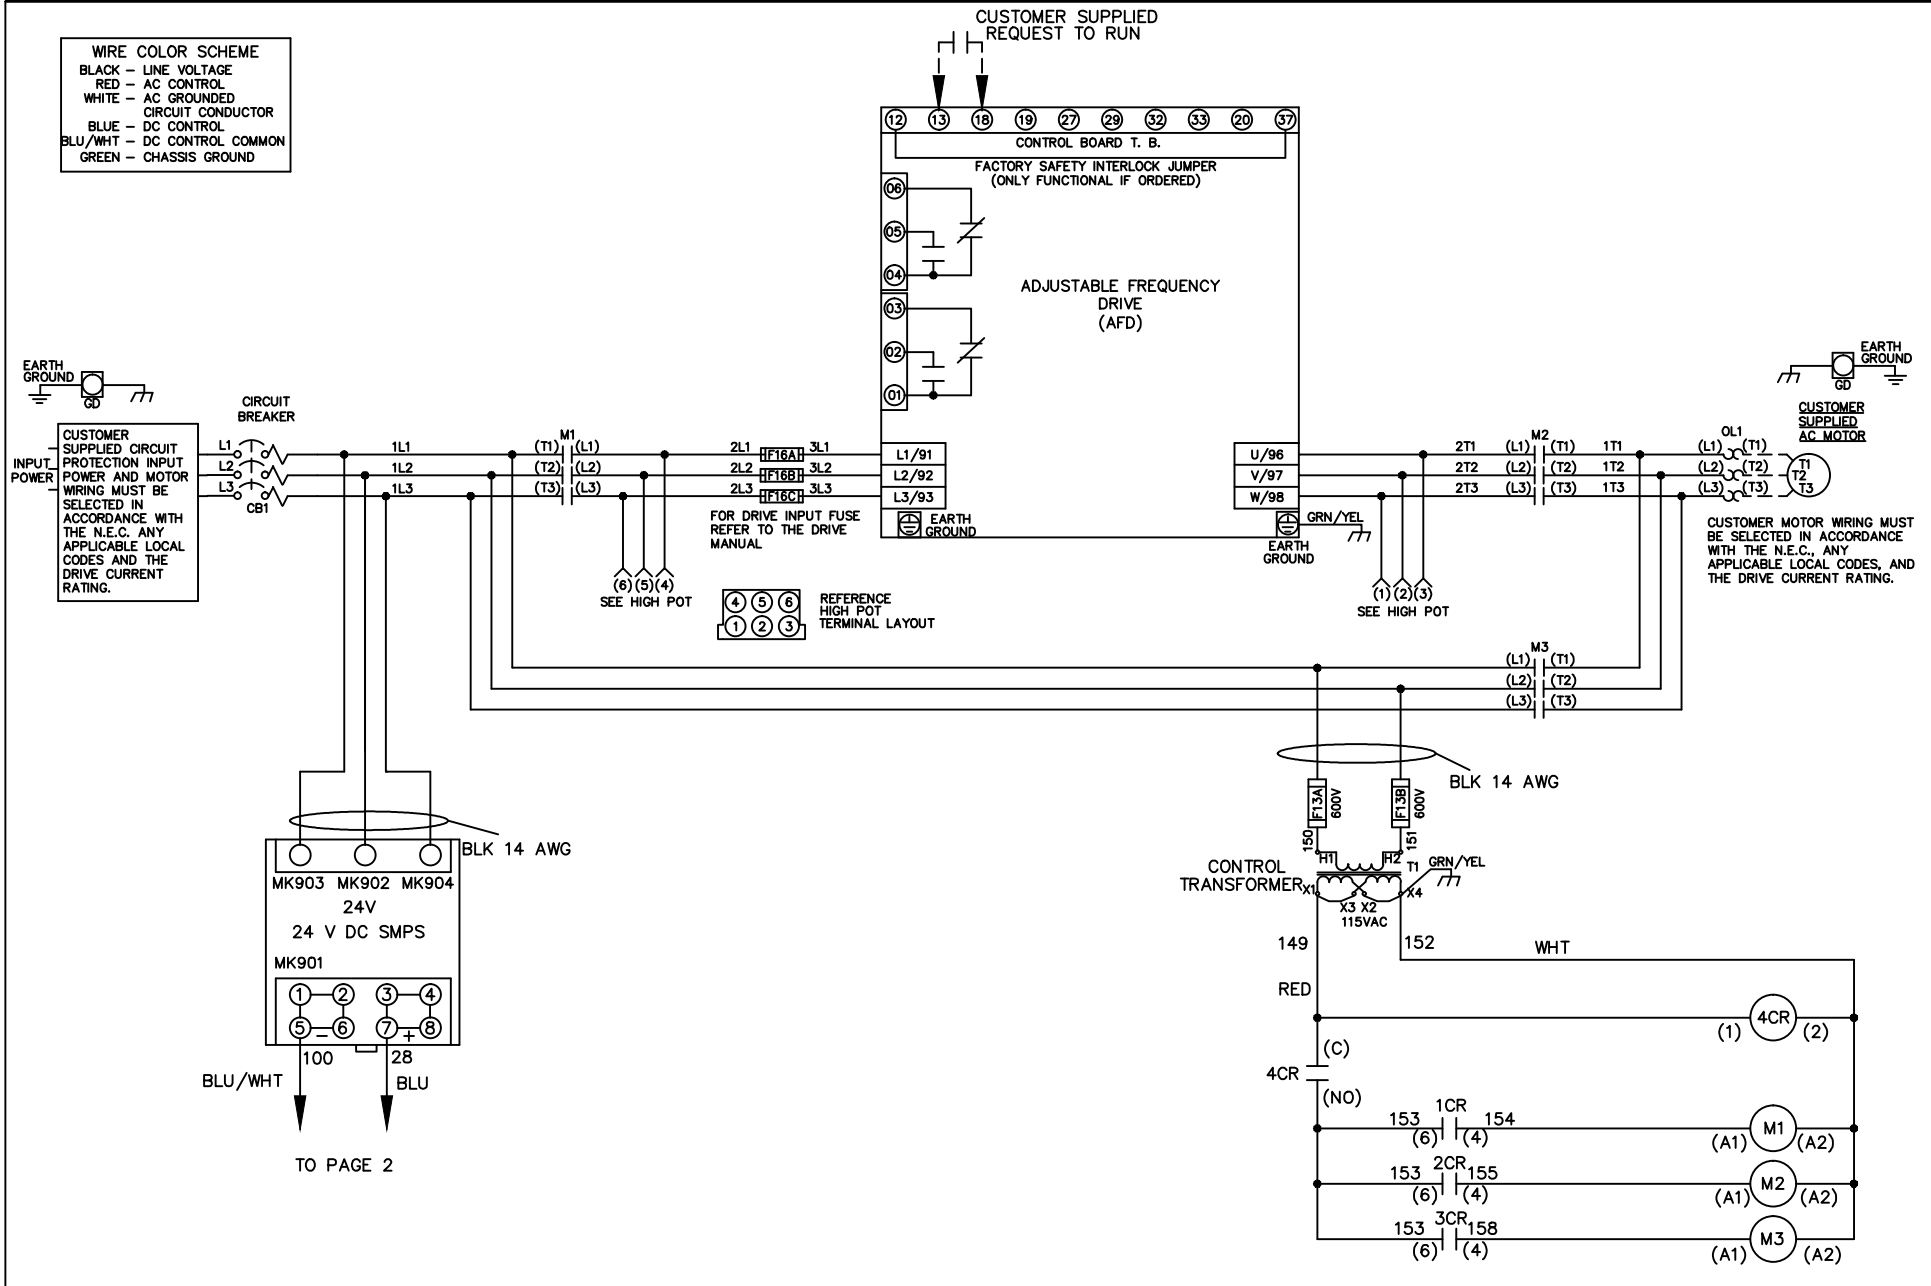

WIRE COLOR SCHEME
 BLACK - LINE VOLTAGE
 RED - AC CONTROL
 WHITE - AC GROUNDED
 CIRCUIT CONDUCTOR
 BLUE - DC CONTROL
 BLU/WHT - DC CONTROL COMMON
 GREEN - CHASSIS GROUND

			-NOTICE-		DRN JNW 3/2/11		NAME DWG,P5, ECB,CB, 600V		THE TRANE COMPANY A DIVISION OF AMERICAN STANDARD INC.	
002	LP11061	9/23/11	THIS DRAWING IS PROPRIETARY AND SHALL NOT BE COPIED OR ITS CONTENTS DISCLOSED TO OUTSIDE PARTIES WITHOUT THE WRITTEN CONSENT OF THE TRANE COMPANY		APR	MODEL	PAGE 1 OF 2	SIZE A	DWG NO.	177R0307
REV	ECN	DATE								

NAME DWG,P5,
 ECB,CB,
 600V

MODEL

PAGE 2 OF 2

SIZE A

DWG No. 177R0307

THE TRANE COMPANY
 A DIVISION OF
 AMERICAN STANDARD INC.