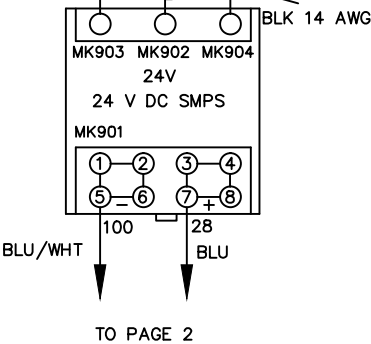

WIRE COLOR SCHEME
 BLACK - LINE VOLTAGE
 RED - AC CONTROL
 WHITE - AC GROUNDED
 CIRCUIT CONDUCTOR
 BLUE - DC CONTROL
 BLU/WHT - DC CONTROL COMMON
 GREEN - CHASSIS GROUND

			-NOTICE-		DRN JNW 3/2/11		NAME DWG,P5, ECB,CB, 600V		THE TRANE COMPANY A DIVISION OF AMERICAN STANDARD INC.	
002	LP11061	9/23/11	THIS DRAWING IS PROPRIETARY AND SHALL NOT BE COPIED OR ITS CONTENTS DISCLOSED TO OUTSIDE PARTIES WITHOUT THE WRITTEN CONSENT OF THE TRANE COMPANY		APR	MODEL	PAGE 1 OF 2	SIZE A	DWG NO.	177R0307
REV	ECN	DATE								

NAME DWG,P5,
 ECB,CB,
 600V

MODEL

PAGE 2 OF 2

SIZE A

DWG No. 177R0307

THE TRANE COMPANY
 A DIVISION OF
 AMERICAN STANDARD INC.