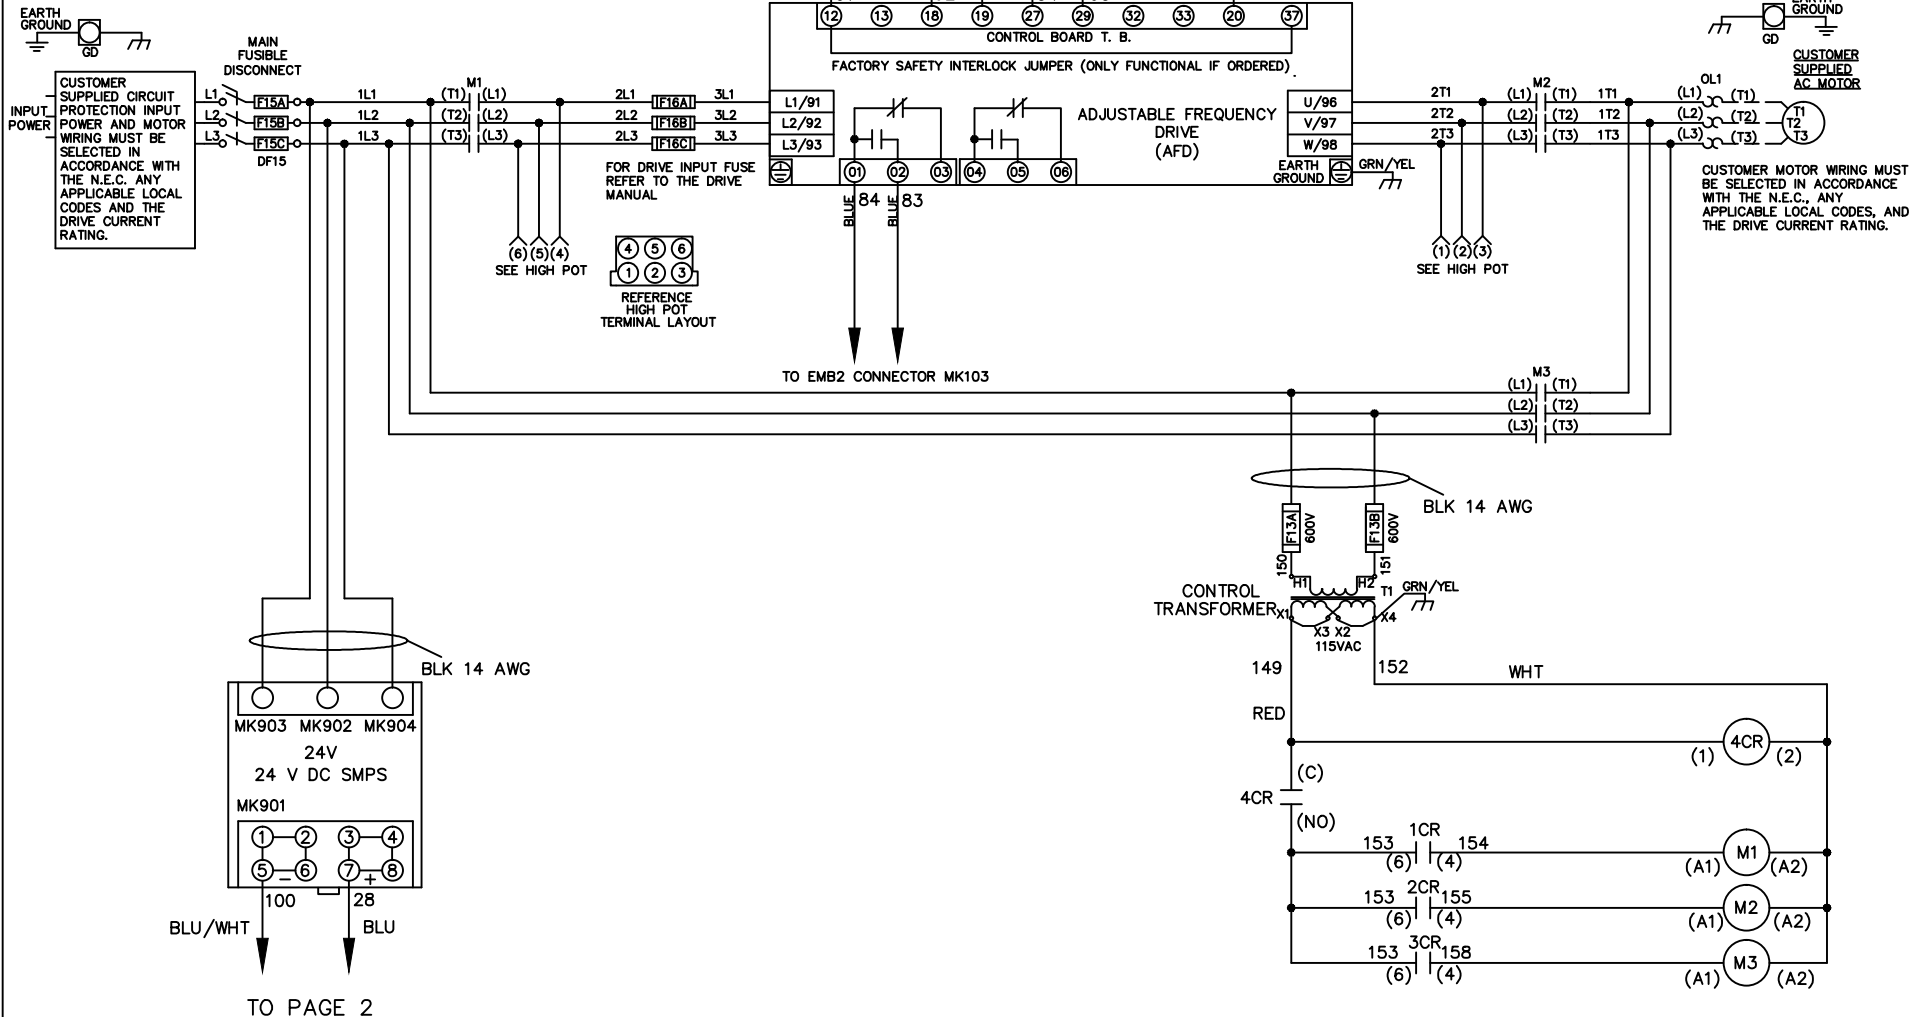

**WIRE COLOR SCHEME**  
 BLACK - LINE VOLTAGE  
 RED - AC CONTROL  
 WHITE - AC GROUNDED  
 CIRCUIT CONDUCTOR  
 BLUE - DC CONTROL  
 WHT/BLU - DC CONTROL COMMON  
 GREEN - CHASSIS GROUND

			-NOTICE-	DRN JNW	NAMEDWG,P5, EMB2,FD, 600V		THE TRANE COMPANY	
			THIS DRAWING IS PROPRIETARY AND SHALL NOT BE COPIED OR ITS CONTENTS DISCLOSED TO OUTSIDE PARTIES WITHOUT THE WRITTEN CONSENT OF THE TRANE COMPANY	3/2/11			A DIVISION OF AMERICAN STANDARD INC.	
002	LP11061	9/23/11		APR	MODEL	PAGE 1 OF 2	SIZE A	DWG NO. 177R0315
REV	ECN	DATE						