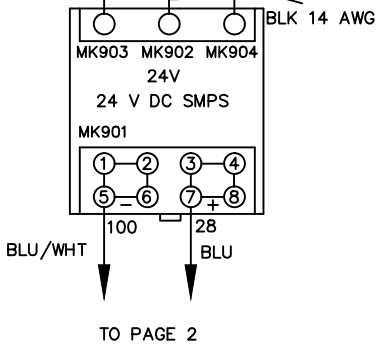

WIRE COLOR SCHEME
 BLACK - LINE VOLTAGE
 RED - AC CONTROL
 WHITE - AC GROUNDED
 CIRCUIT CONDUCTOR
 BLUE - DC CONTROL
 BLU/WHT - DC CONTROL COMMON
 GREEN - CHASSIS GROUND

			-NOTICE-	DRN JNW 3/2/11	NAME DWG,P2, ECB,NFD, ----	THE TRANE COMPANY A DIVISION OF AMERICAN STANDARD INC.		
002	LP11061	9/23/11	THIS DRAWING IS PROPRIETARY AND SHALL NOT BE COPIED OR ITS CONTENTS DISCLOSED TO OUTSIDE PARTIES WITHOUT THE WRITTEN CONSENT OF THE TRANE COMPANY	APR	MODEL	PAGE 1 OF 2	SIZE A	DWG NO. 177R0326
REV	ECN	DATE						

NAME DWG,P2,
 ECB,NFD,
 - - - -

MODEL

PAGE 2 OF 2

SIZE A

DWG NO. 177R0326

THE TRANE COMPANY
 A DIVISION OF
 AMERICAN STANDARD INC.