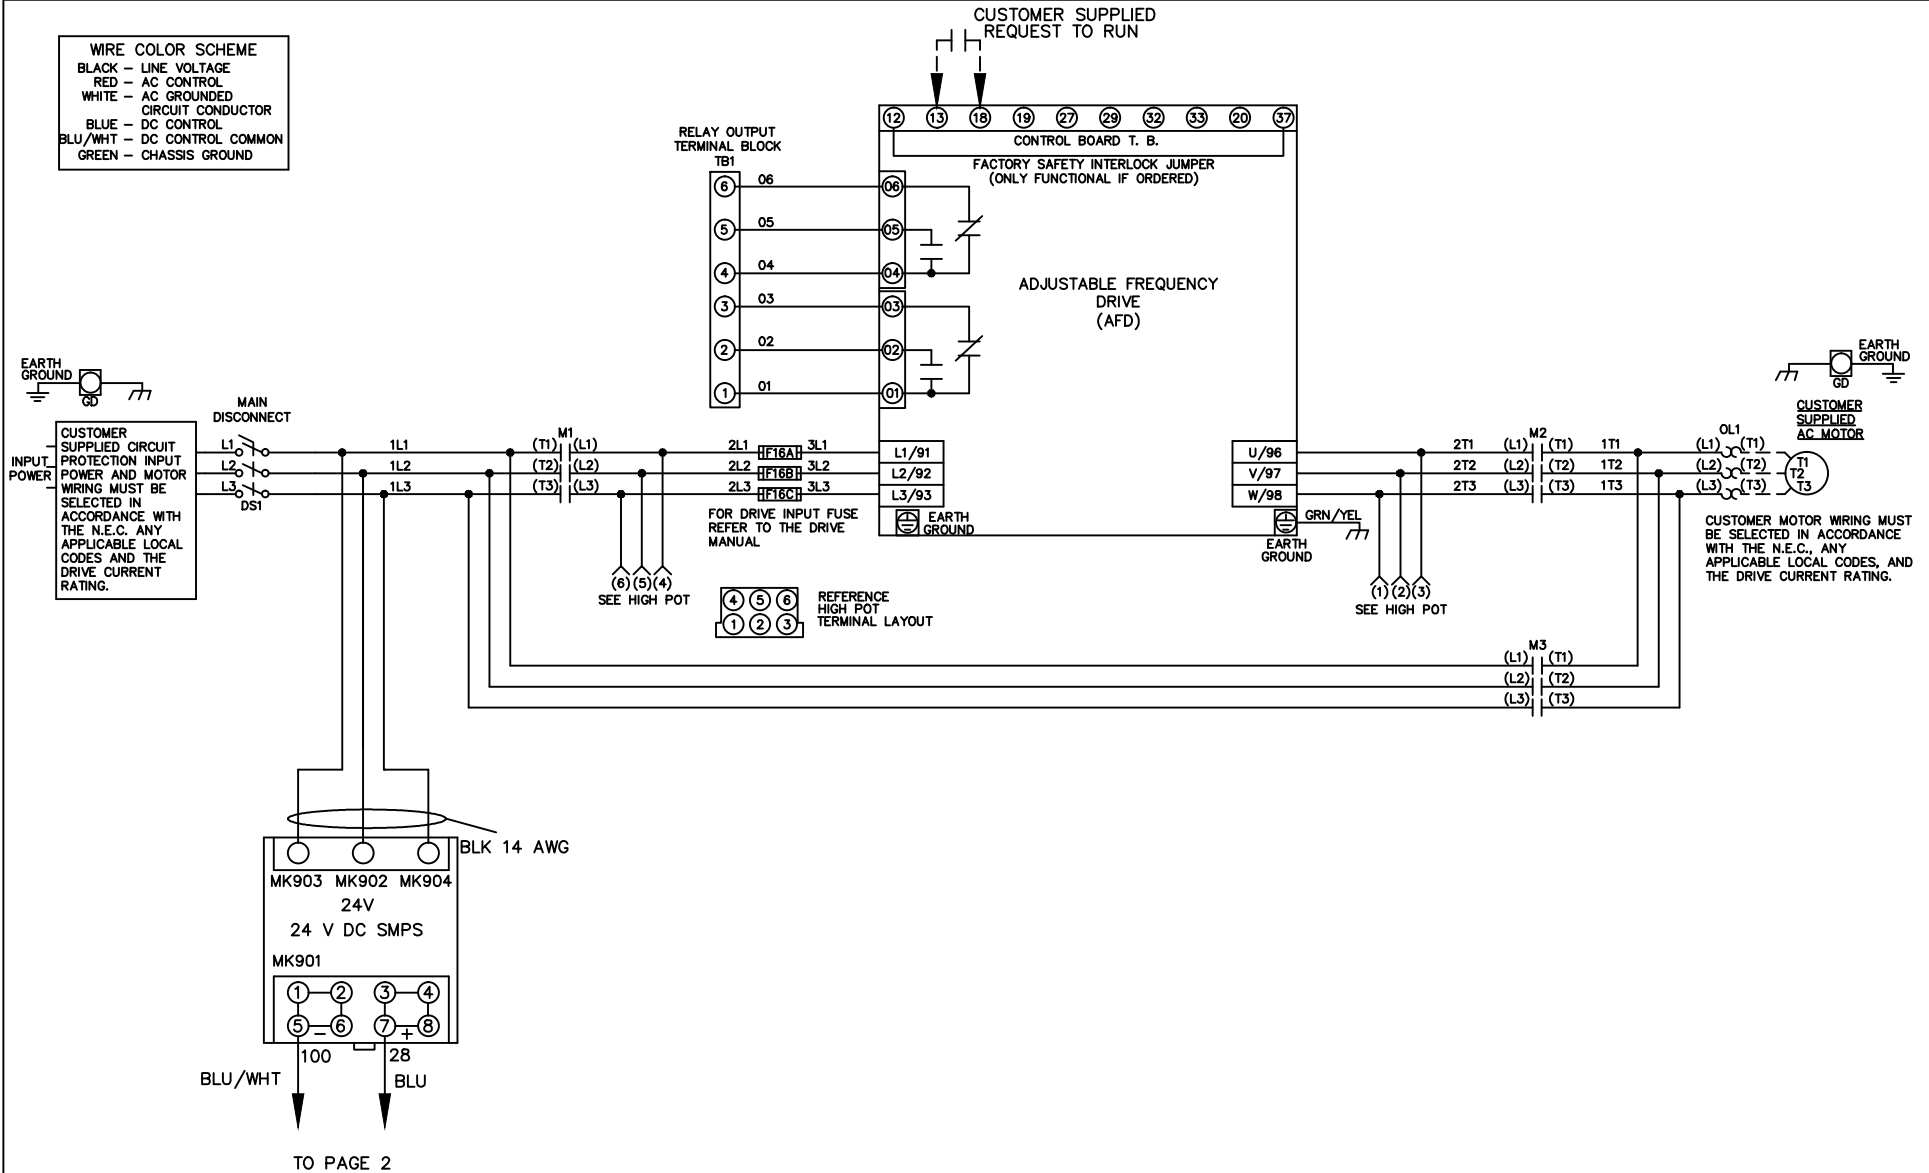

WIRE COLOR SCHEME
 BLACK - LINE VOLTAGE
 RED - AC CONTROL
 WHITE - AC GROUNDED
 CIRCUIT CONDUCTOR
 BLUE - DC CONTROL
 BLU/WHT - DC CONTROL COMMON
 GREEN - CHASSIS GROUND

			-NOTICE-	DRN JNW 3/2/11	NAME DWG,P2, ECB,NFD, ----	THE TRANE COMPANY A DIVISION OF AMERICAN STANDARD INC.		
002	LP11061	9/23/11	THIS DRAWING IS PROPRIETARY AND SHALL NOT BE COPIED OR ITS CONTENTS DISCLOSED TO OUTSIDE PARTIES WITHOUT THE WRITTEN CONSENT OF THE TRANE COMPANY	APR	MODEL	PAGE 1 OF 2	SIZE A	DWG NO. 177R0326
REV	ECN	DATE						

NAME DWG,P2,
 ECB,NFD,
 - - - -

MODEL

PAGE 2 OF 2

SIZE A

DWG NO. 177R0326

THE TRANE COMPANY
 A DIVISION OF
 AMERICAN STANDARD INC.