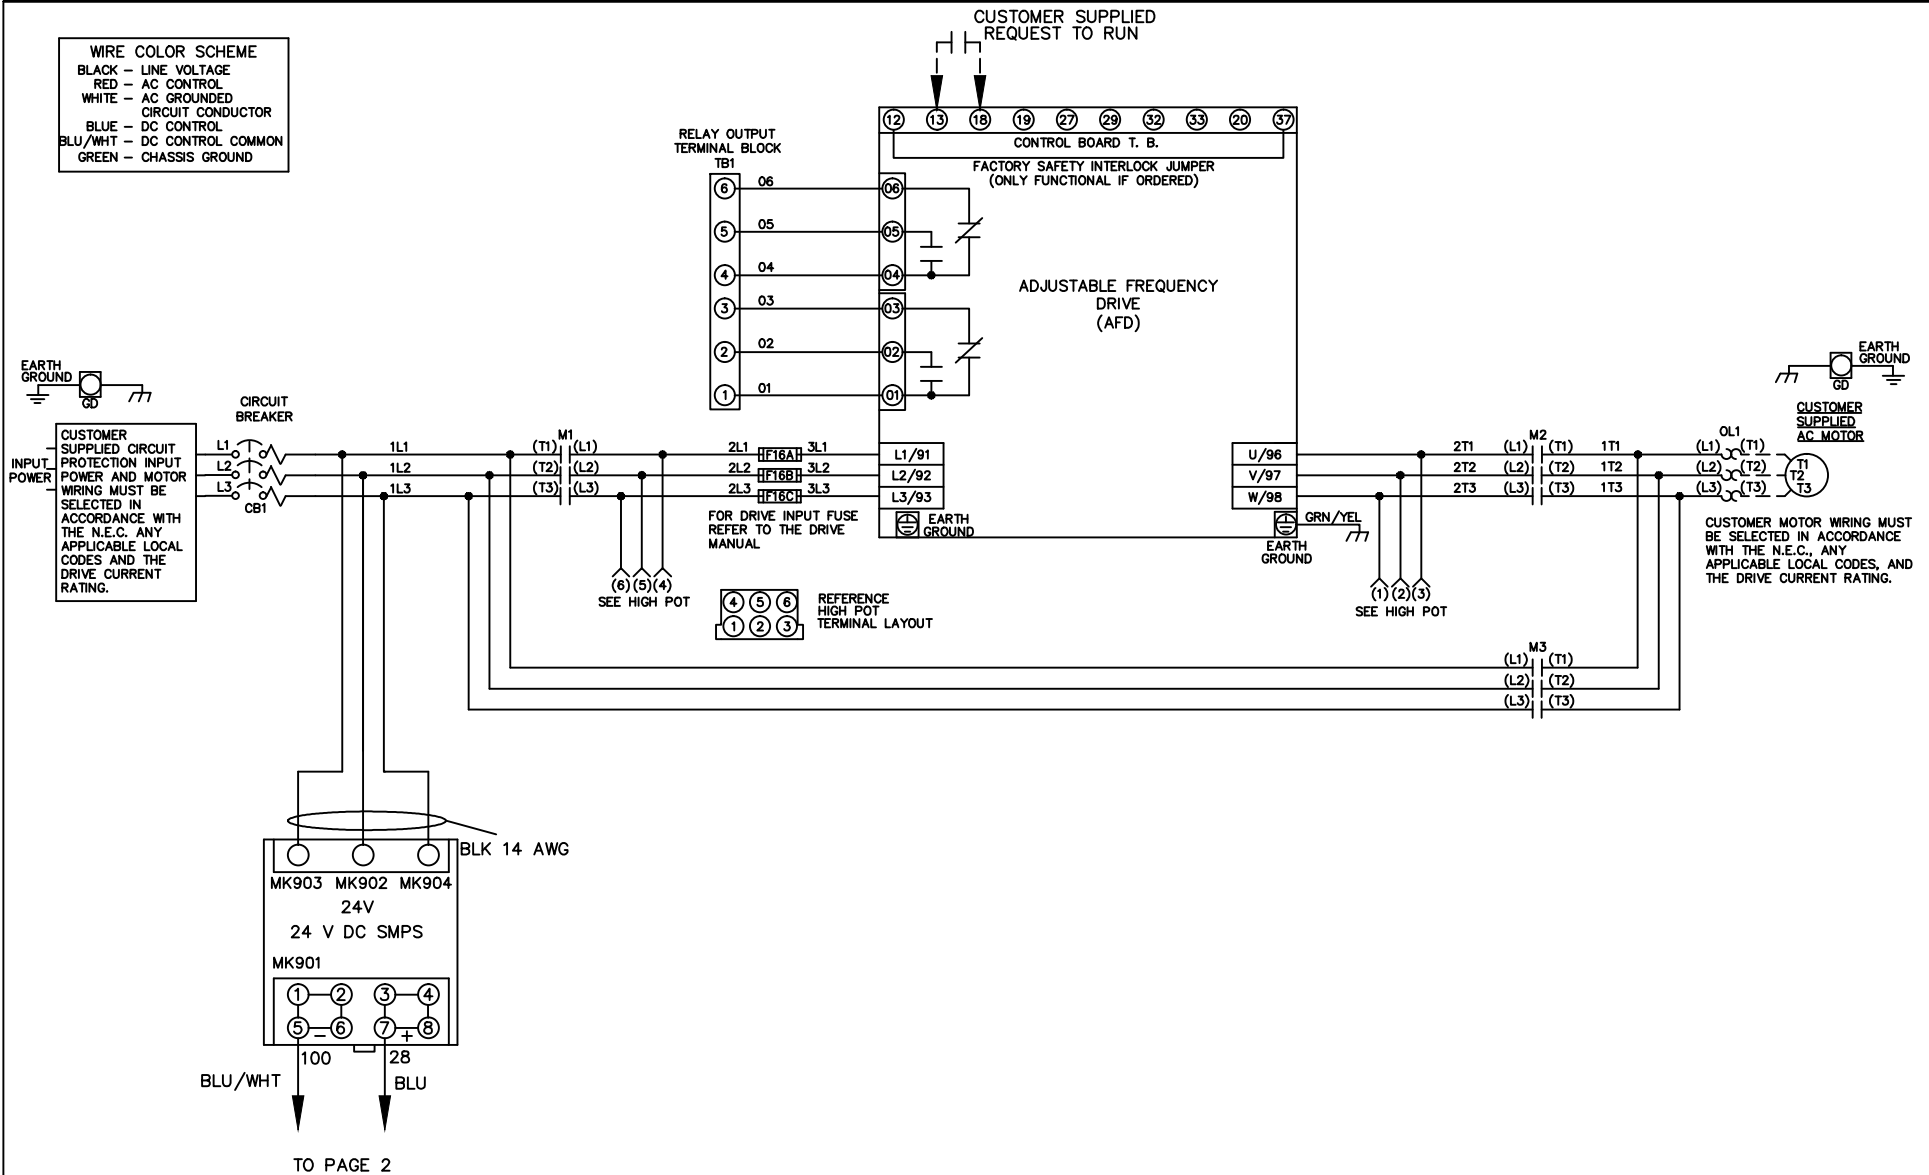

WIRE COLOR SCHEME  
 BLACK - LINE VOLTAGE  
 RED - AC CONTROL  
 WHITE - AC GROUNDED  
 WHITE - AC GROUNDED  
 CIRCUIT CONDUCTOR  
 BLUE - DC CONTROL  
 BLU/WHT - DC CONTROL COMMON  
 GREEN - CHASSIS GROUND

NAME DWG,P2,  
 ECB,CB,  
 ---  
 MODEL

PAGE 2 OF 2

SIZE A

DWG No. 177R0328

**THE TRANE COMPANY**  
 A DIVISION OF  
 AMERICAN STANDARD INC.