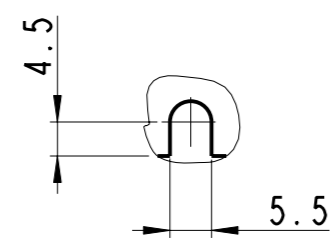

DETAIL A
SCALE 1:1

DETAIL B
SCALE 1:1

Projection 1	Scale / Paper size 1:2 / A1	Mater. / Spec. Danfoss standard
Last revised by JHK	Date 2007.02.26	Designation ENCLOSURE-A3-IP20-ABC
Confidential: Property of Danfoss Drives A/S. Not to be handed over to, copied or used by third party. Two- or three dimensional reproduction of contents to be authorized by Danfoss Drives A/S.		Part no. DANFOSS-FC100-A3-IP20-ABC-042 5 of 1 Rev. 001
PDM controlled drawing. - Hard copy not valid without frozen date in ID stamp.		