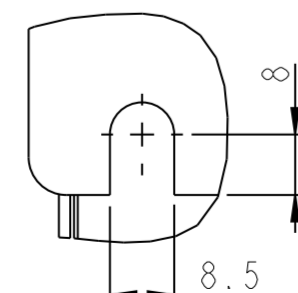

MOUNTING BASE

SCALE 1:10

DETAIL A
SCALE 1:1

DETAIL B
SCALE 1:1

Projection 	Scale / Paper size 1:5 / A2		Matr. /Spec. ---
Last revised by -			Date 2008.07.11
Confidential: Property of Danfoss Drives A/S. Not to be handed over to, copied or used by third party. Two- or three dimensional reproduction of contents to be authorized by Danfoss Drives A/S.			Designation ENCLOSURE-B4-NIMA-KIT
PDM controlled drawing. - Hard copy not valid without frozen date in ID stamp.			Part no. DANFOSS-FC100-B4-NEMA1-KIT-188 1 of 1
			Rev. 001