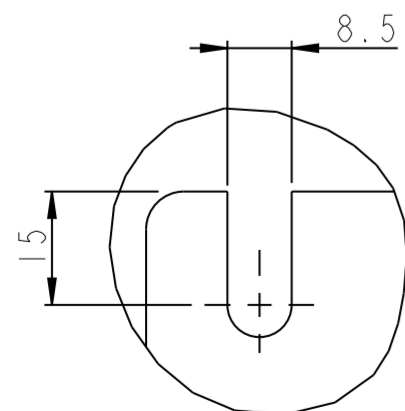

MOUNTING BASE

SCALE 1:10

DETAIL A
SCALE 1:1

DETAIL B
SCALE 1:1

Projection 	Scale / Paper size 1:5 / A2		Matr. /Spec. ---
Last revised by -			Date 2008.07.11
Confidential: Property of Danfoss Drives A/S. Not to be handed over to, copied or used by third party. Two- or three dimensional reproduction of contents to be authorized by Danfoss Drives A/S.			Designation ENCLOSURE-B4-NIMA-KIT
PDM controlled drawing. - Hard copy not valid without frozen date in ID stamp.			Part no. DANFOSS-FC100-B4-NEMA1-KIT-188 1 of 1
			Rev. 001