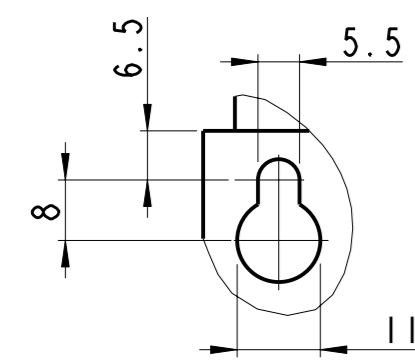

SCALE 1:2

DETAIL A  
SCALE 1:1

DETAIL B  
SCALE 1:1

Projection 	Scale / Paper size 1:2 / A1		Matr./Spec. -----
Last revised by JHK	Date 2007.02.26	DANFOSS DRIVES A/S	Danfoss standard -----
Confidential: Property of Danfoss Drives A/S. Not to be handed over to, copied or used by third party. Two- or three dimensional reproduction of contents to be authorized by Danfoss Drives A/S.		Designation ENCLOSURE-A3-IP20-ABC	Part no. DANFOSS-FC200-A3-IP20-ABC-043
PDM controlled drawing. - Hard copy not valid without frozen date in ID stamp.		Rev. 001	5 of 1