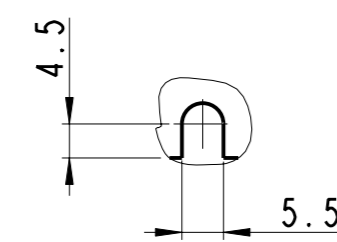

SCALE 1:2

DETAIL A  
SCALE 1:1

DETAIL B  
SCALE 1:1

Projection 	Scale / Paper size 1:2 / A1		Matr./Spec. -----
Last revised by JHK	Date 2007.02.26	DANFOSS DRIVES A/S	Danfoss standard -----
Confidential: Property of Danfoss Drives A/S. Not to be handed over to, copied or used by third party. Two- or three dimensional reproduction of contents to be authorized by Danfoss Drives A/S.		Designation ENCLOSURE-A3-IP20-ABC	Part no. DANFOSS-FC200-A3-IP20-ABC-043
PDM controlled drawing. - Hard copy not valid without frozen date in ID stamp.		Rev. 001	5 of 1