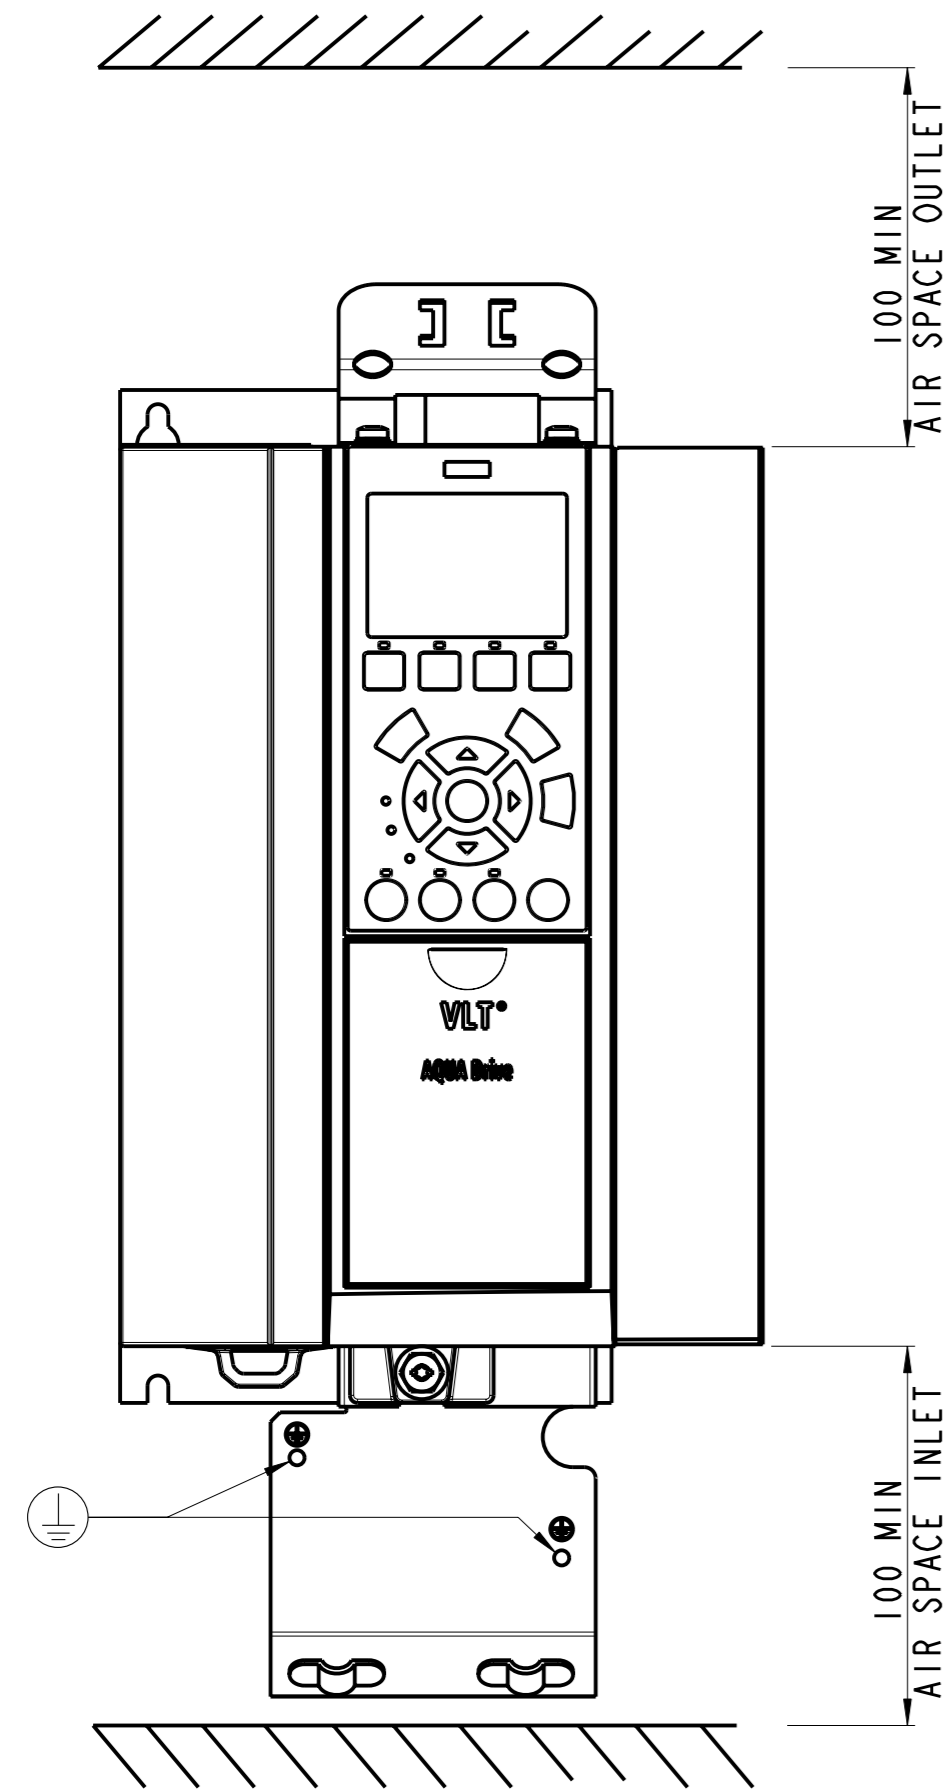

SCALE 1:2

DETAIL A  
SCALE 1:1

DETAIL B  
SCALE 1:1

Projection 	Scale / Paper size 1:2 / A1		Matr./Spec. -----
Last revised by JHK	Date 2007.02.26	DANFOSS DRIVES A/S	Danfoss standard -----
Confidential: Property of Danfoss Drives A/S. Not to be handed over to, copied or used by third party. Two- or three dimensional reproduction of contents to be authorized by Danfoss Drives A/S.		Designation ENCLOSURE-A3-IP20-ABC	Part no. DANFOSS-FC200-A3-IP20-ABC-043
PDM controlled drawing. - Hard copy not valid without frozen date in ID stamp.		Rev. 001	5 of 1